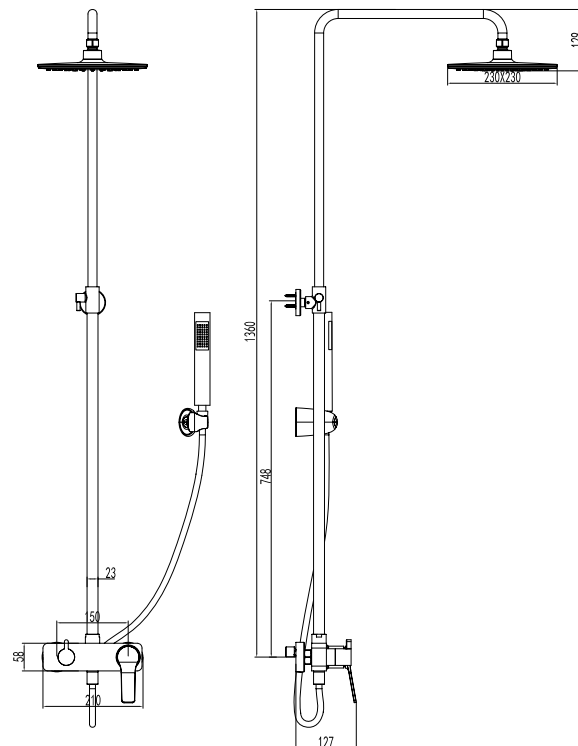

WNW33R98PA

Cod. 5206836059877

499,00 €

Miscelatore doccia fissa
Cartuccia ceramica
Colonna telescopica ottone
Soffione doccia ABS Ø200
Doccetta
Flessibile INOX 150cm

Mitigeur de douche fixe
Cartouche céramique
Colonne télescopique en laiton
Douche de tête ABS Ø200
Douchette à main
Flexible INOX 150cm

Fixed mixer tap bathtub
Ceramic cartridge
Telescopic column brass
Shower head ABS Ø200
Hand shower
Flexible INOX 150cm

Μπαταρία σταθερού ντους
Μηχανισμός κεραμικών δίσκων
Τηλεσκοπική κολόνα μπρούτζινη
Κεφαλή ντους ABS Ø200
Τηλέφωνο χειρός
Σπιράλ INOX 150cm