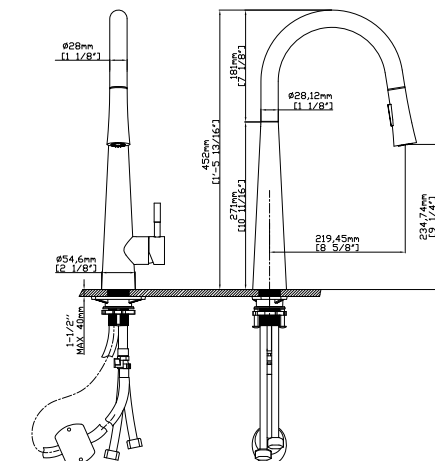

ELISA - K149 INOX SATINATO

5 anni garanzia
ans garantie
years warranty
χρόνια εγγύηση

SUPERFICIE
SURFACE • ΕΠΙΦΑΝΕΙΑ

S/S (INOX), Satinato

199,90 €

Cod. 5206836065489

SEDAL
EN35S

Rubinetto della cucina

Doccetta estraibile
Cartuccia ceramica
Flessibili collegamento 35cm

Kitchen faucet

Douche gigogne
Ceramic cartridge
Flexible connectors 35cm

Robinet de cuisine

Pull out shower
Cartouche céramique
Flexible de raccordement 35cm

Μπαταρία κουζίνας

Αποσπώμενο ντουζάκι
Μηχανισμός κεραμικών δίσκων
Σπιράλ σύνδεσης 35cm