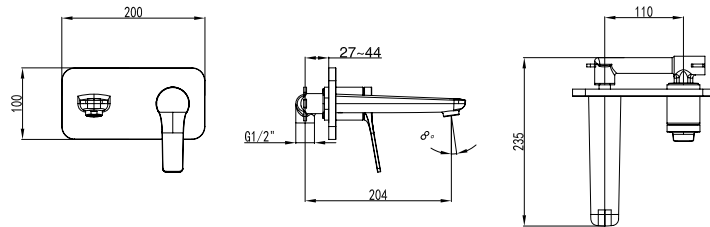

WNX148073PA

Cod. 5206836014524

269,00 €

Miscelatore lavabo da incasso
Cartuccia ceramica

Mitigeur de lavabo mural
Cartouche céramique

Wall mixer tap for wash basin
Ceramic cartridge

Μπαταρία νιπτήρος εντοιχισμού
Μηχανισμός κεραμικών δίσκων