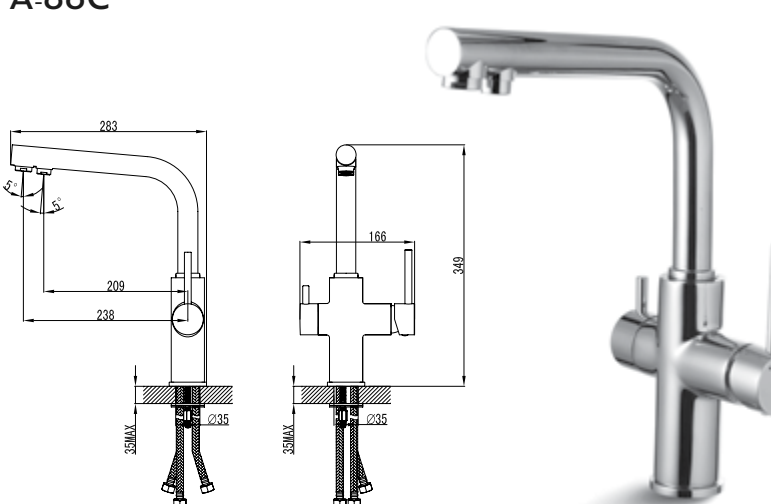

A-86C

5 anni garanzia
ans garantie
years warranty
χρόνια εγγύηση

SUPERFICIE
SURFACE • ΕΠΙΦΑΝΕΙΑ

Chrome

269,90 €

Cod. 5206836569963

SEDAL
J10351

Rubinetto della cucina

Cartuccia ceramica
Flessibili collegamento 35cm

Kitchen faucet

Ceramic cartridge
Flexible connectors 35cm

Robinet de cuisine

Cartouche céramique
Flexible de raccordement 35cm

Μπατάρια κουζίνας

Μηχανισμός κεραμικών δίσκων
Σπιράλ σύνδεσης 35cm