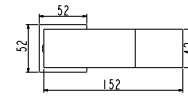

E02FA382H-CP

Cod. 5206836064680

219,00 €

Miscelatore lavabo alto

Cartuccia ceramica
Flessibili collegamento 35cm

Mitigeur lavabo haut

Cartouche céramique
Flexible de raccordement 35cm

Mixer tap high for wash basin

Ceramic cartridge
Flexible connectors 35cm

Μπαταρία νιπτήρος ψηλή

Μηχανισμός κεραμικών δίσκων
Σπιράλ σύνδεσης 35cm