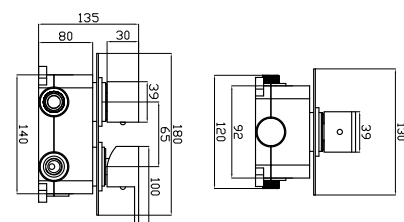

Miscelatore doccia a 5 vie

Mitigeur de douche 5 voies

Shower mixer 5 way

Μίκτης ντους 5 δρόμων

Miscelatore incasso doccia
Cartuccia ceramica

Mitigeur de douche encastré
Cartouche céramique

Built-in mixer tap for bathtub
Ceramic cartridge

Μίκτης εντοιχισμού
Μηχανισμός κεραμικών δίσκων