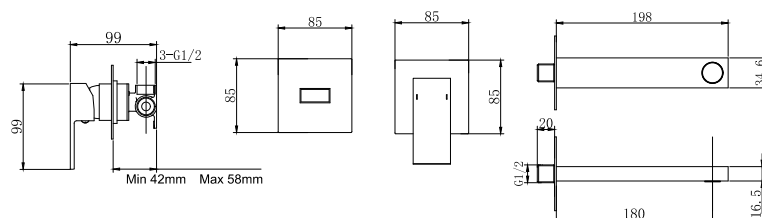

E20FAQ382-2

Cod. 5206836076683

199,00 €

Miscelatore lavabo da incasso

Cartuccia ceramica

Mitigeur de lavabo mural

Cartouche céramique

Wall mixer tap for wash basin

Ceramic cartridge

Μπαταρία νιπτήρος εντοιχισμού

Μηχανισμός κεραμικών δίσκων