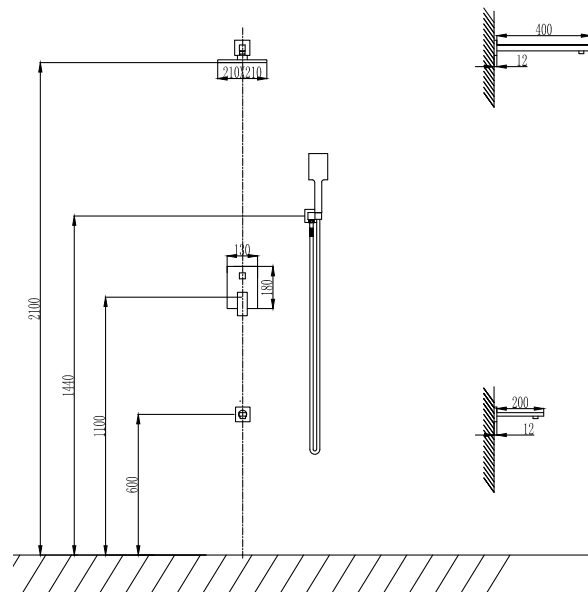

Miscelatore doccia a 5 vie

Mitigeur de douche 5 voies

Shower mixer 5 way

Μίκτης ντους 5 δρόμων

CFL04A

Cod. 5206836019666

249,00 €