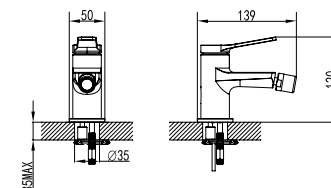

Miscelatore bidet

Cartuccia ceramica
Flessibili collegamento 35cm

Mitigeur bidet

Cartouche céramique
Flexible de raccordement 35cm

Mixer tap for bidet

Ceramic cartridge
Flexible connectors 35cm

Μπαταρία μινιτέ

Μηχανισμός κεραμικών δίσκων
Σπιράλ σύνδεσης 35cm

WNX238073PH-RG

Cod. 5206836069456

299,00 €