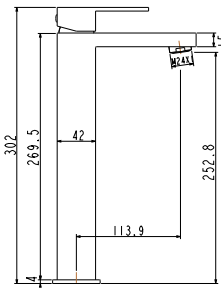

E02FA382H-CP

Cod. 5206836064680

219,00 €

Miscelatore lavabo alto

Cartuccia ceramica
Flessibili collegamento 35cm

Mitigeur lavabo haut

Cartouche céramique
Flexible de raccordement 35cm

Mixer tap high for wash basin

Ceramic cartridge
Flexible connectors 35cm

Μπαταρία νιπτήρος ψηλή

Μηχανισμός κεραμικών δίσκων
Σπιράλ σύνδεσης 35cm