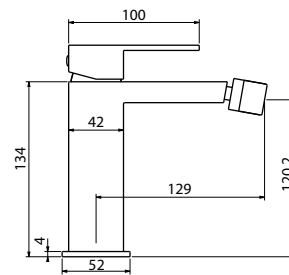

E02FB382-CP

Cod. 5206836064673

129,00 €

Miscelatore bidet

Cartuccia ceramica
Flessibili collegamento 35cm

Mitigeur bidet

Cartouche céramique
Flexible de raccordement 35cm

Mixer tap for bidet

Ceramic cartridge
Flexible connectors 35cm

Μπαταρία μινιτέ

Μηχανισμός κεραμικών δίσκων
Σπιράλ σύνδεσης 35cm