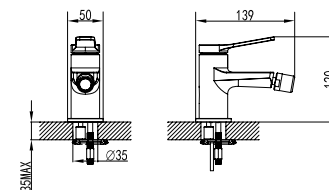

WNW468073PA

Cod. 5206836014517

169,00 €

Miscelatore bidet

Cartuccia ceramica
Flessibili collegamento 35cm

Mitigeur bidet

Cartouche céramique
Flexible de raccordement 35cm

Mixer tap for bidet

Ceramic cartridge
Flexible connectors 35cm

Μπαταρία μινιτέ

Μηχανισμός κεραμικών δίσκων
Σπιράλ σύνδεσης 35cm