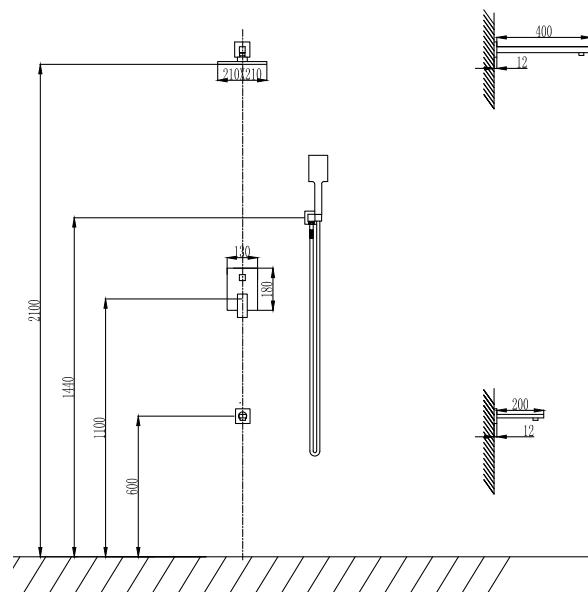

Miscelatore doccia a 5 vie

Mitigeur de douche 5 voies

Shower mixer 5 way

Μίκτης ντους 5 δρόμων