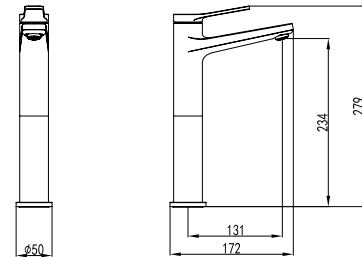

Miscelatore lavabo alto

Cartuccia ceramica
Flessibili collegamento 35cm

Mitigeur lavabo haut

Cartouche céramique
Flexible de raccordement 35cm

Mixer tap high for wash basin

Ceramic cartridge
Flexible connectors 35cm

Μπαταρία νιπτήρος ψηλή

Μηχανισμός κεραμικών δίσκων
Σπιράλ σύνδεσης 35cm

WNW468073PH-RG

Cod. 5206836069432

209,00 €