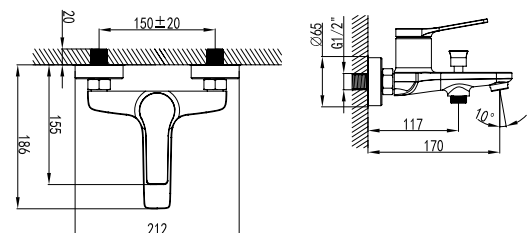

WNX238073PA

Cod. 5206836014531

249,00 €

Miscelatore doccia

Cartuccia ceramica
Doccetta con supporto
Flessibile PVC 150cm

Mitigeur douche

Cartouche céramique
Douchette à main avec support
Flexible PVC 150cm

Mixer tap for bathtub

Ceramic cartridge
Hand shower set support
Flexible PVC 150cm

Μπαταρία λουτρού

Μηχανισμός κεραμικών δίσκων
Τηλέφωνο χειρός με βάση στήριξης
Σπιράλ PVC 150cm