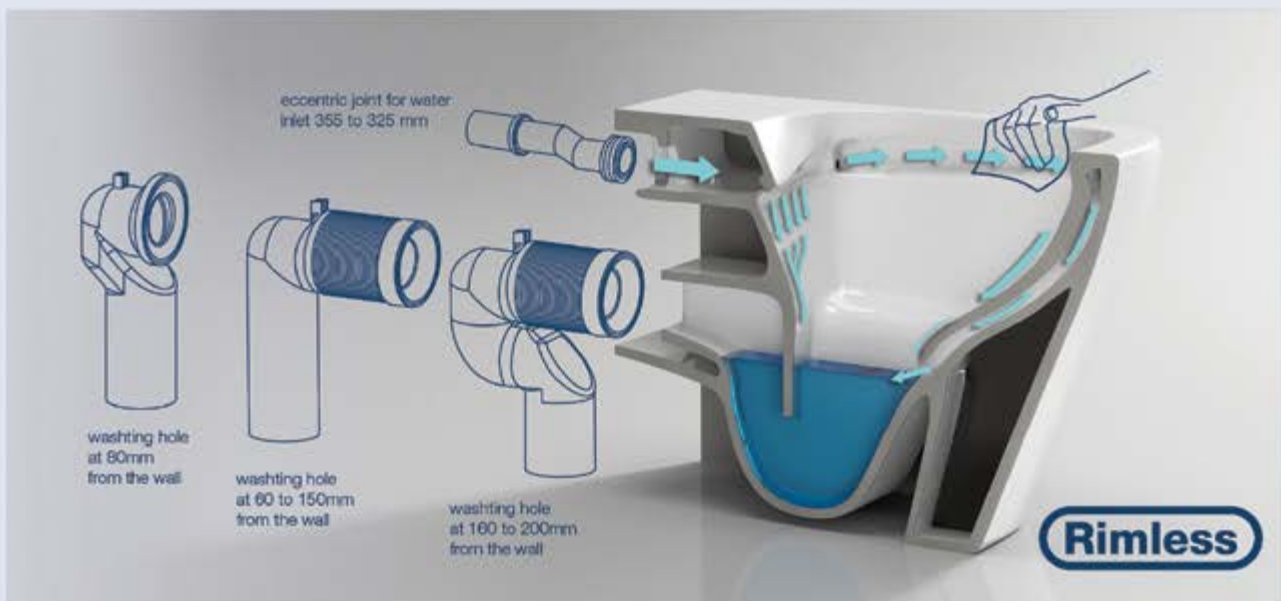

# RIMLESS

Design, igiene, facile da pulire  
Nessuna superficie nascosta  
Previene l'odore e l'accumulo di batteri  
Migliore pulizia e risparmio d'acqua

Design, hygiene, easy-clean  
No hidden places  
Deodorant, no bacteria accumulation  
Better cleaning and water-saving

No flush rim-nowhere for germs to hide. Without a flush rim, there is no hidden, hard-to-reach places where germs, bacteria, dirt and deposits can accumulate.

Easy to clean. A clean and sparkling ceramic surface with one wipe.