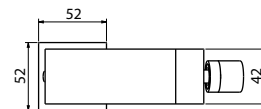

E02FB382-CP

Cod. 5206836064673

129,00 €

Miscelatore bidet

Cartuccia ceramica
Flessibili collegamento 35cm

Mitigeur bidet

Cartouche céramique
Flexible de raccordement 35cm

Mixer tap for bidet

Ceramic cartridge
Flexible connectors 35cm

Μπαταρία μινιτέ

Μηχανισμός κεραμικών δίσκων
Σπιράλ σύνδεσης 35cm