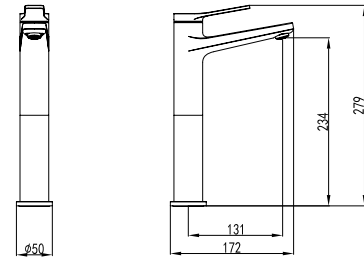

WNW168B73PA

Cod. 5206836038193

219,00 €

Miscelatore lavabo alto

Cartuccia ceramica
Flessibili collegamento 35cm

Mitigeur lavabo haut

Cartouche céramique
Flexible de raccordement 35cm

Mixer tap high for wash basin

Ceramic cartridge
Flexible connectors 35cm

Μπαταρία νιπτήρος ψηλή

Μηχανισμός κεραμικών δίσκων
Σπιράλ σύνδεσης 35cm