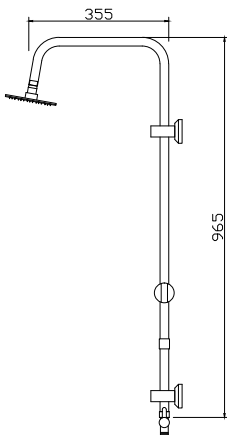

MAGDA C6064B

Cod. 5206836571379

119,00 €

Colonna doccia fissa

Soffione doccia Ø200 ABS
Doccetta
Supporto doccetta regolabile
Flessibile INOX 150cm

Fixed column shower

Shower head Ø200 ABS
Hand shower
Adjustable shower holder
Flexible INOX 150cm

Colonne de douche fixe

Douche de tête Ø200 ABS
Douchette à main
Support de douche réglable
Flexible INOX 150cm

Κολόνα σταθερού ντους

Κεφαλή ντους Ø200 ABS
Τηλέφωνο χειρός
Ρυθμιζόμενη βάση τηλεφώνου
Σπιράλι INOX 150cm

Senza rubinetto • Sans mitigeur • Without tap • Χωρίς μπαταρία εντοιχισμού