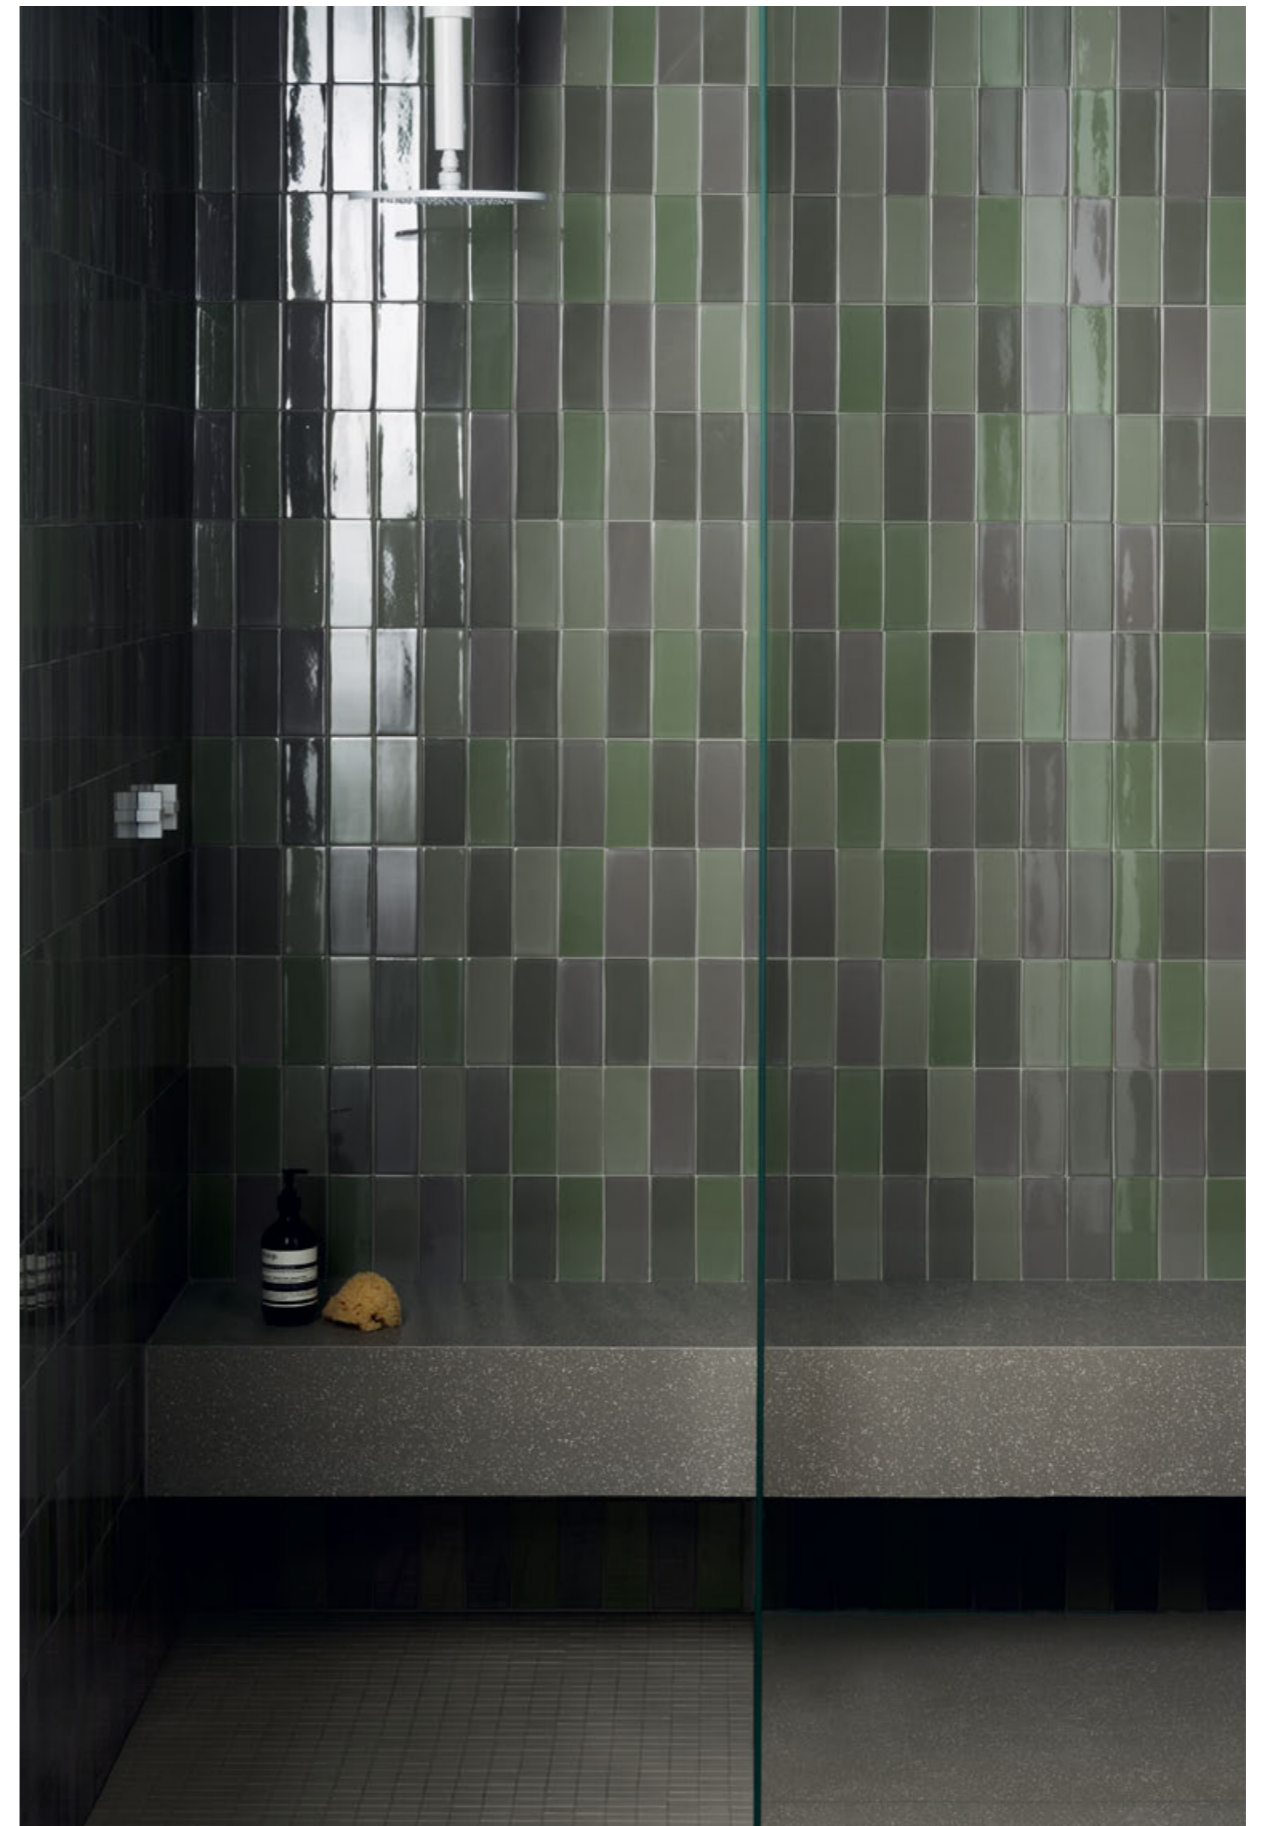

Wall Brick Lux Verde 6,5x15,5 - Floor Cosmo Verde 80x80 / Micro Cosmo Verde 29,5x29,5 - Bench Cosmo Verde 80x80