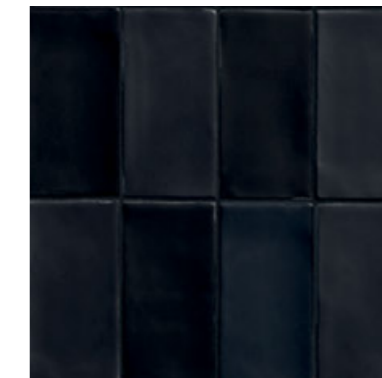

HOPS MATTE COLORS

4100366 MATTE BIANCO

4100367 MATTE GRIGIO

4100368 MATTE NERO

HOPS GROUTS

HOPS
BIANCO
GRIGIO
NERO

colori stucchi consigliati / advised grouts colors

Kerakoll 02
Kerakoll 06
Kerakoll 12