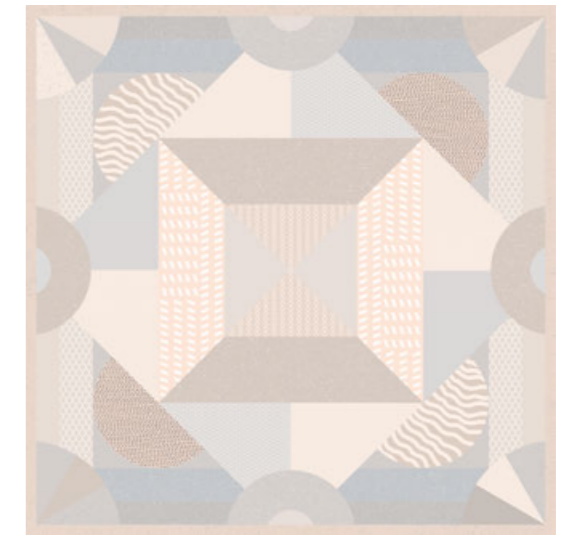

4100888 ONE_02

HA UN VERSO DI POSA - A SPECIFIC INSTALLATION SIDE IS REQUIRED

[TECHNICAL FEATURES AND PACKING - CLICK HERE](#)