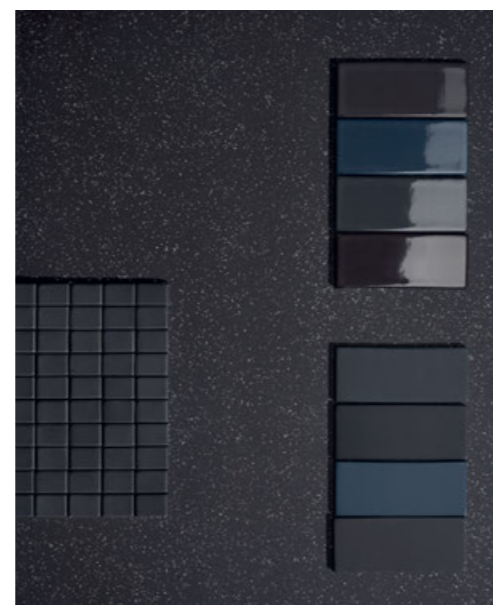

THICKNESS 8 MM

COSMO COLORS

COSMO COTTO

COSMO COTTO - MICRO COSMO MOSAIC COTTO
BRICK LUX COTTO - BRICK MATTE COTTO

COSMO VERDE

COSMO VERDE - MICRO COSMO MOSAIC VERDE
BRICK LUX VERDE - BRICK MATTE VERDE

COSMO NERO