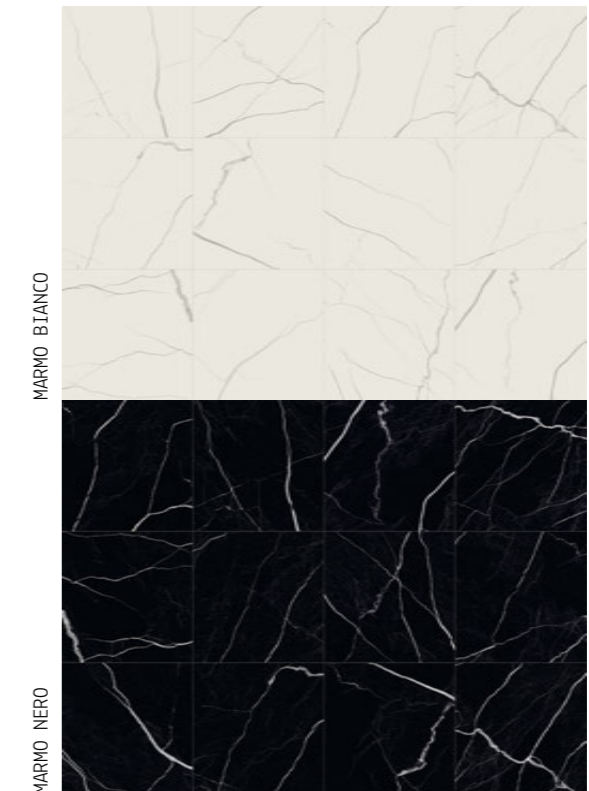

FINISH OPACO RETTIFICATO - NATURAL RECTIFIED

THICKNESS 9,5 MM

[TECHNICAL FEATURES AND PACKING - CLICK HERE](#)

MATE TERRA COLORS

MATE MARMO COLORS

MATE SIZES

60X60

GRAPHIC NR. 40 (TERRA 60X60)
GRAPHIC NR. 24 (MARMO 60X60)