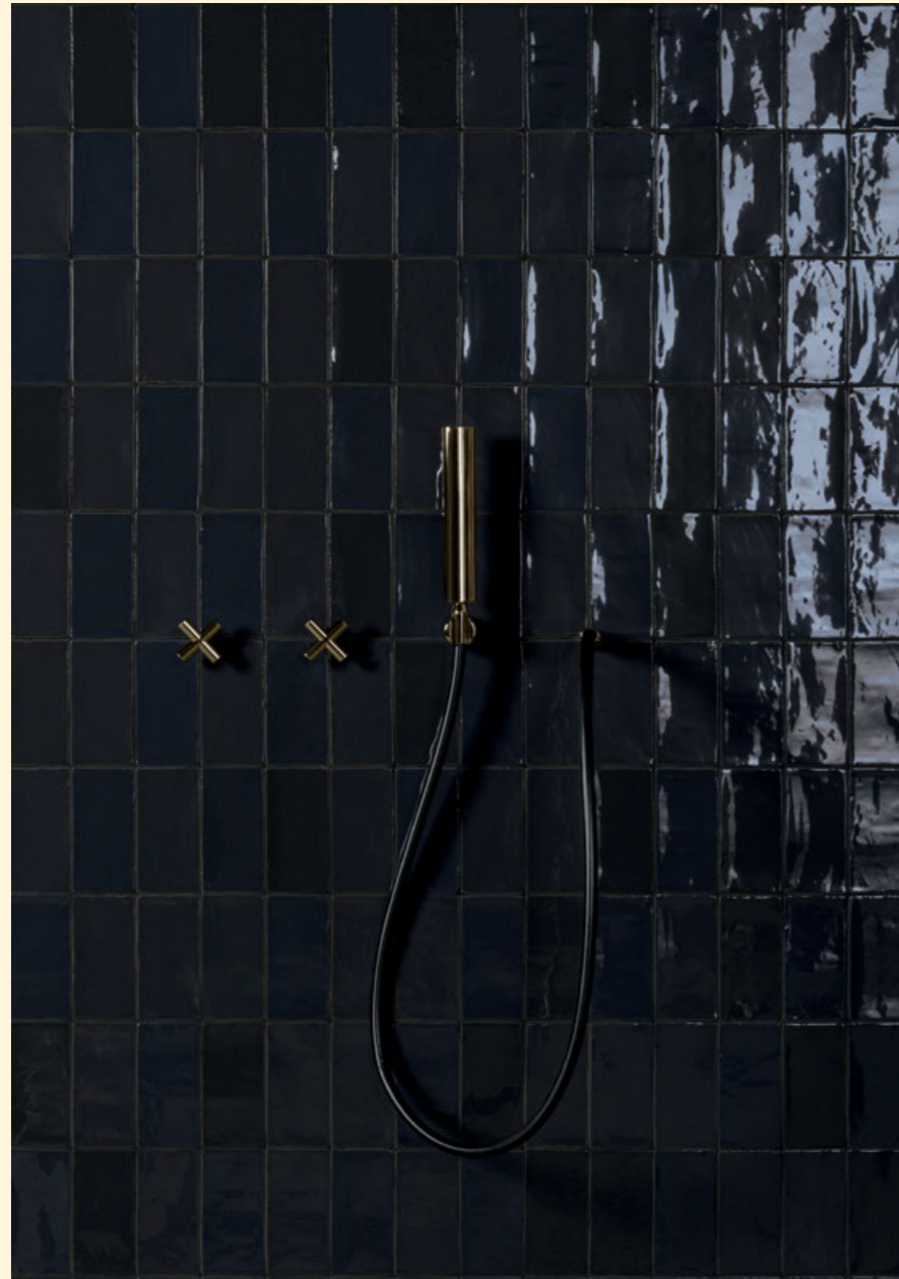

4100482 NANO GAP GRIGIO

4100483 NANO GAP NERO

GAP GROUTS

GAP
BIANCO
GRIGIO
NERO

colori stucchi consigliati / advised grouts colors

Kerakoll 02
Kerakoll 06
Kerakoll 12

HOPS

Hops Lux Nero 7,5x15