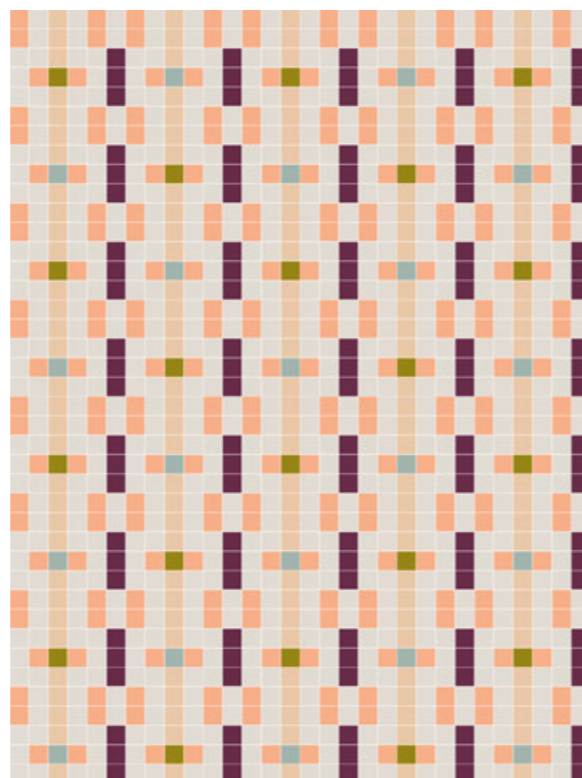

06 Violet / 10 Nude / 15 Khaki / 19 Nut / 22 Pearl / 33 Sky