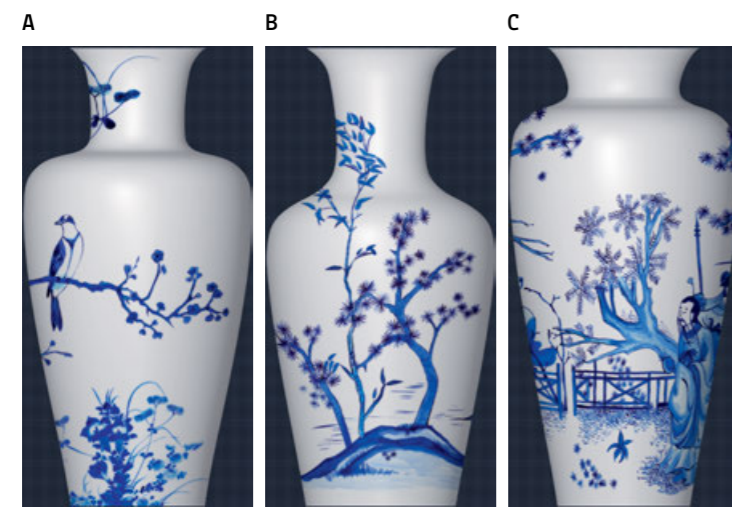

TECHNICAL DETAILS

PAPER41 LUX

TECHNOLOGY PORCELLANATO DIGITALE HD CON COLORAZIONI A FREDDO - HD COLD GLAZING DIGITAL PORCELAIN

FINISH LUCIDO RETTIFICATO - GLOSSY RECTIFIED

SIZES 60x120

THICKNESS 6 MM

MARCO

4100717 MARCO

OGNI SCATOLA CONTIENE UNA GRAFICA A (A OPPURE A1), UNA GRAFICA B (B OPPURE B1) E UNA GRAFICA C (C OPPURE C1).
EACH BOX CONTAINS A GRAPHIC A (A OR A1), A GRAPHIC B (B OR B1) AND A GRAPHIC C (C OR C1).