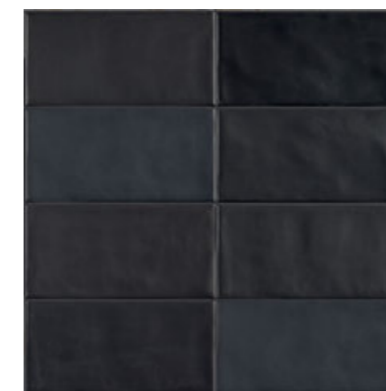

4100465 GAP NERO