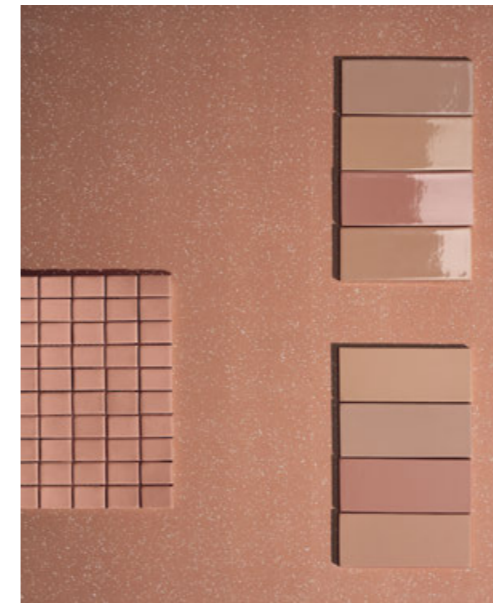

TECHNICAL DETAILS

COSMO

TECHNOLOGY PORCELLANATO DIGITALE HD AD IMPASTO COLORATO - HD DIGITAL COLORED BODY PORCELAIN

FINISH OPACO RETTIFICATO - NATURAL RECTIFIED

THICKNESS 9 MM

BRICK

TECHNOLOGY PORCELLANATO ESTRUSO A TUTTA MASSA - FULL BODY EXTRUDED PORCELAIN

FINISH OPACO - MATTE / LUCIDO - LUX

THICKNESS 8 MM

MICRO COSMO

TECHNOLOGY TESSERE ESTRUSE SINGOLARMENTE IN PORCELLANATO A TUTTA MASSA
INDIVIDUALLY EXTRUDED TILES IN FULL-BODY PORCELAIN

FINISH OPACO - MATTE

THICKNESS 8 MM

COSMO COLORS

COSMO COTTO

COSMO COTTO - MICRO COSMO MOSAIC COTTO
BRICK LUX COTTO - BRICK MATTE COTTO