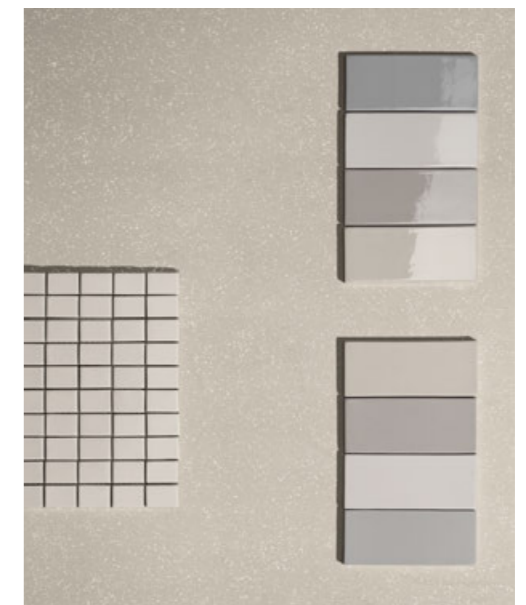

COSMO GRIGIO

COSMO GRIGIO - MICRO COSMO MOSAIC BIANCO
BRICK LUX GRIGIO - BRICK MATTE GRIGIO