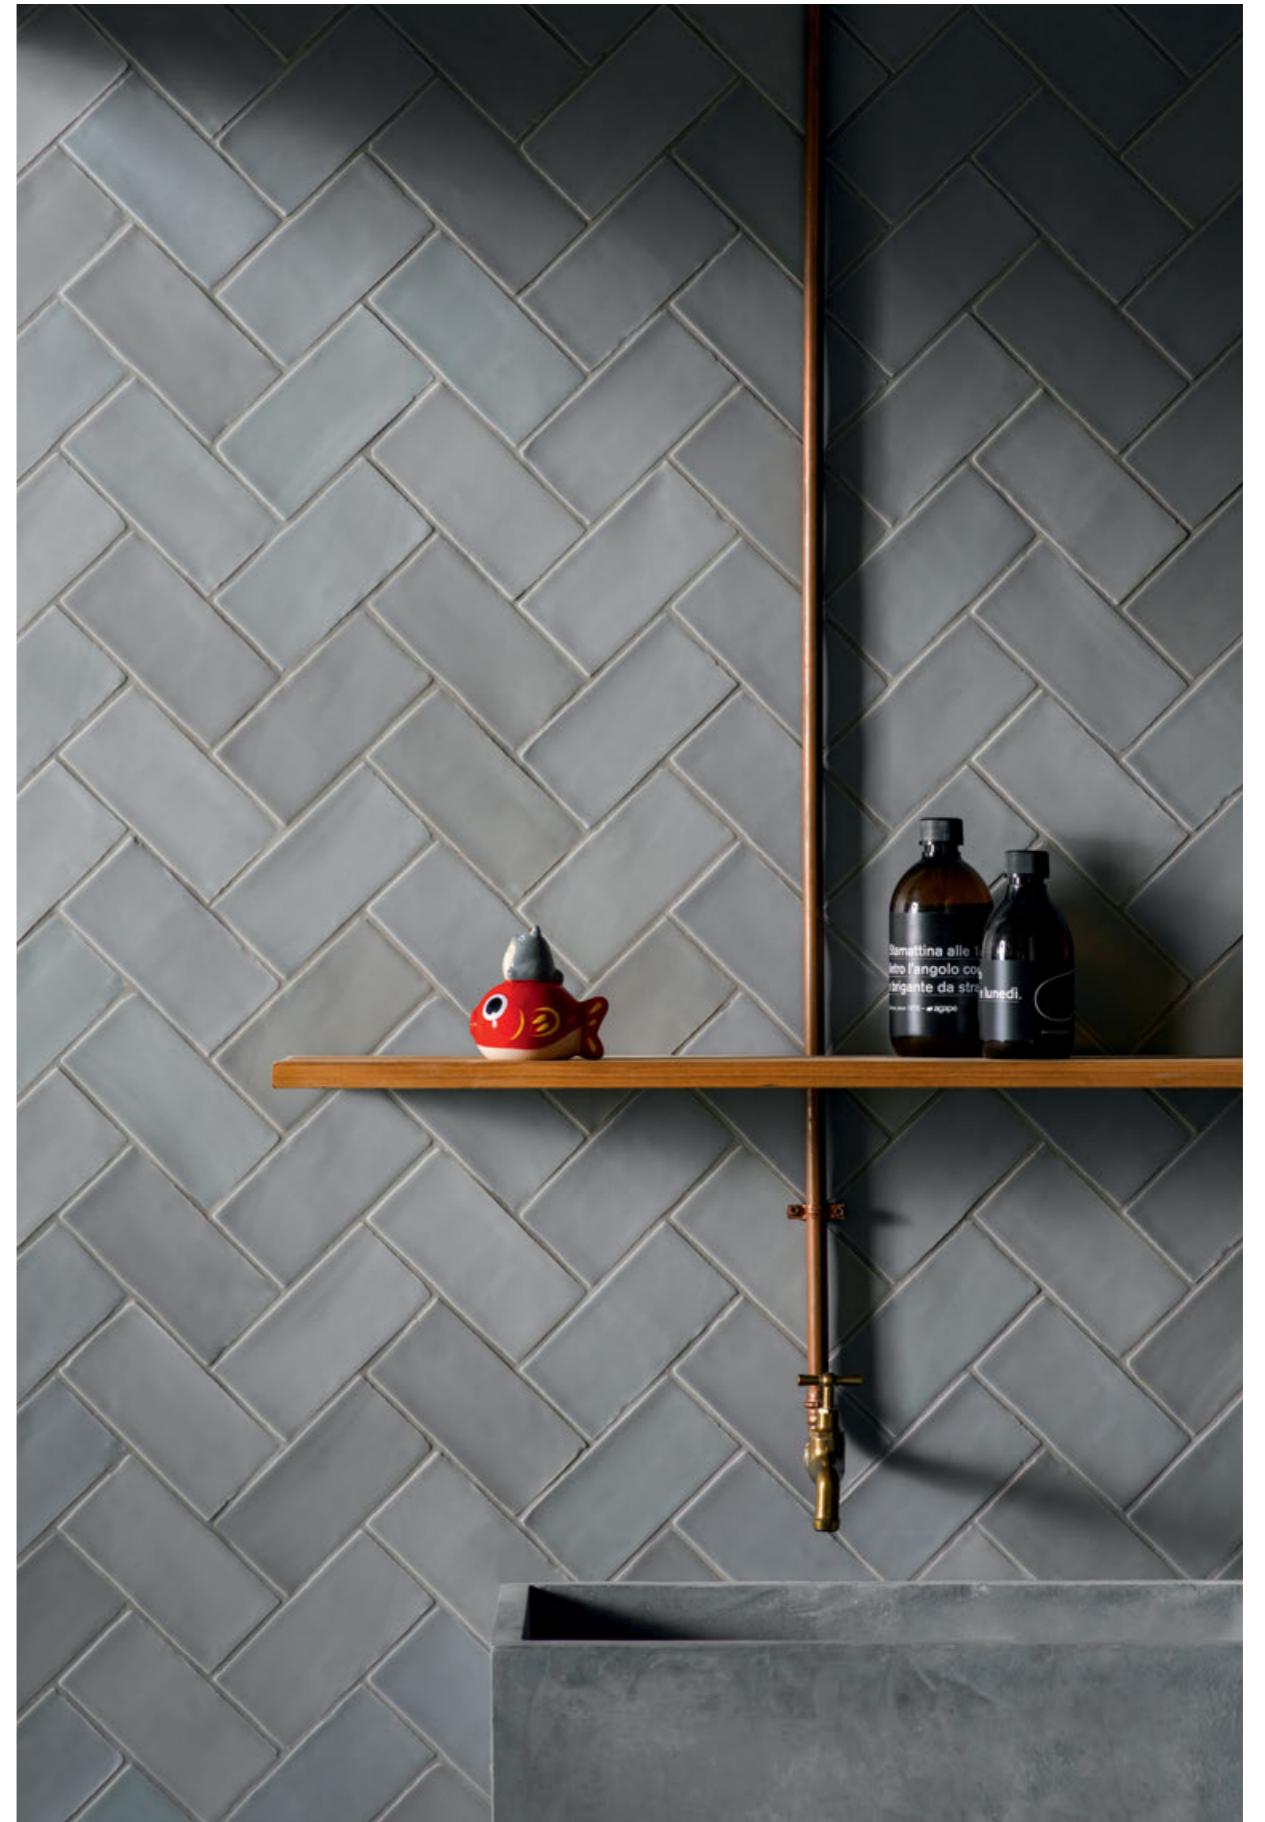

4100482 NANO GAP GRIGIO

4100483 NANO GAP NERO

GAP GROUTS

GAP
BIANCO
GRIGIO
NERO

colori stucchi consigliati / advised grouts colors

Kerakoll 02
Kerakoll 06
Kerakoll 12

HOPS

Hops Lux Nero 7,5x15