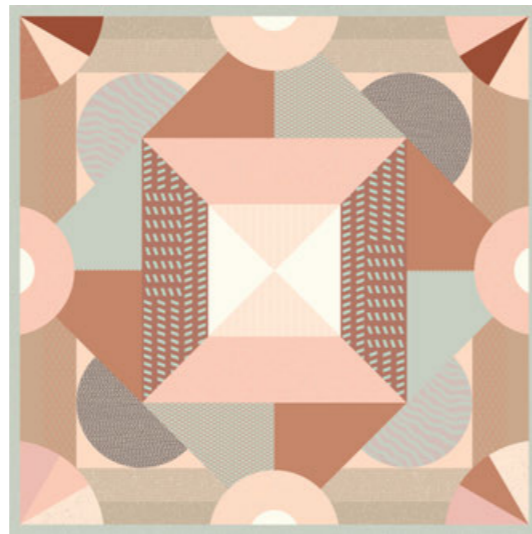

FINISH OPACO RETTIFICATO - NATURAL RECTIFIED

SIZES 120x120

THICKNESS 6 MM

LIGHT TRAFFIC

4100889 ONE_03

4100890 ONE_04

4100891 ONE_05

4100892 ONE_06