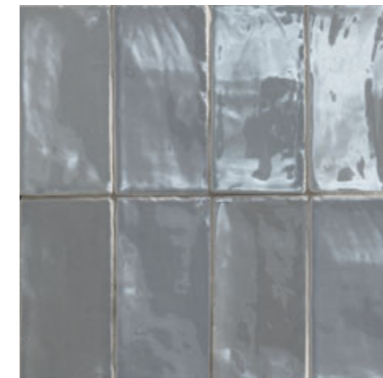

THICKNESS **10 MM**

HOPS SIZES

7,5X15

[TECHNICAL FEATURES AND PACKING - CLICK HERE](#)

HOPS LUX COLORS

4100363 LUX BIANCO

4100364 LUX GRIGIO

4100365 LUX NERO

HOPS MATTE COLORS

4100366 MATTE BIANCO

4100367 MATTE GRIGIO

4100368 MATTE NERO

HOPS GROUTS

HOPS
BIANCO
GRIGIO
NERO

colori stucchi consigliati / advised grouts colors

Kerakoll 02
Kerakoll 06
Kerakoll 12