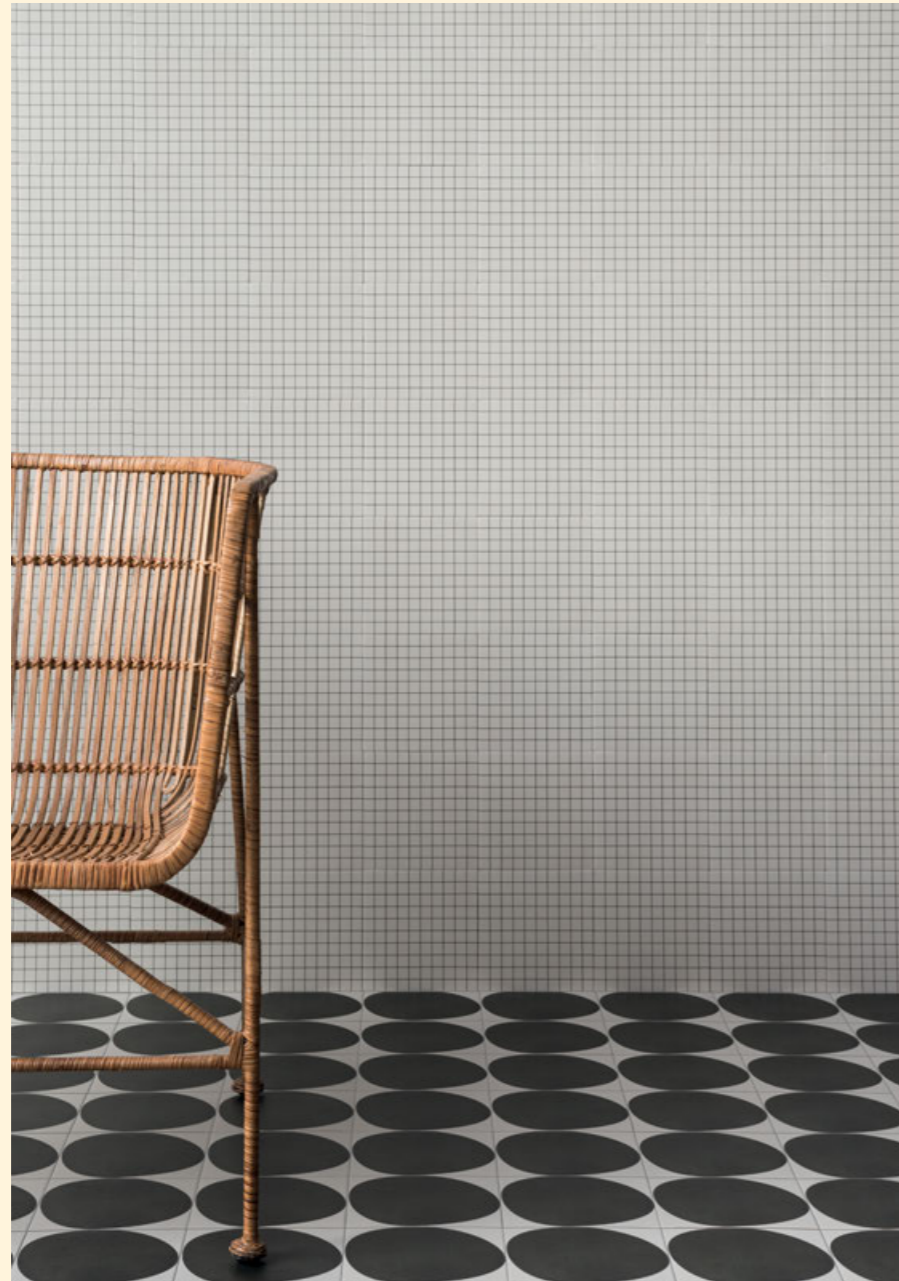

FUTURA

Wall Futura Grid Black 15x15 - Floor Futura Drop Black 15x15