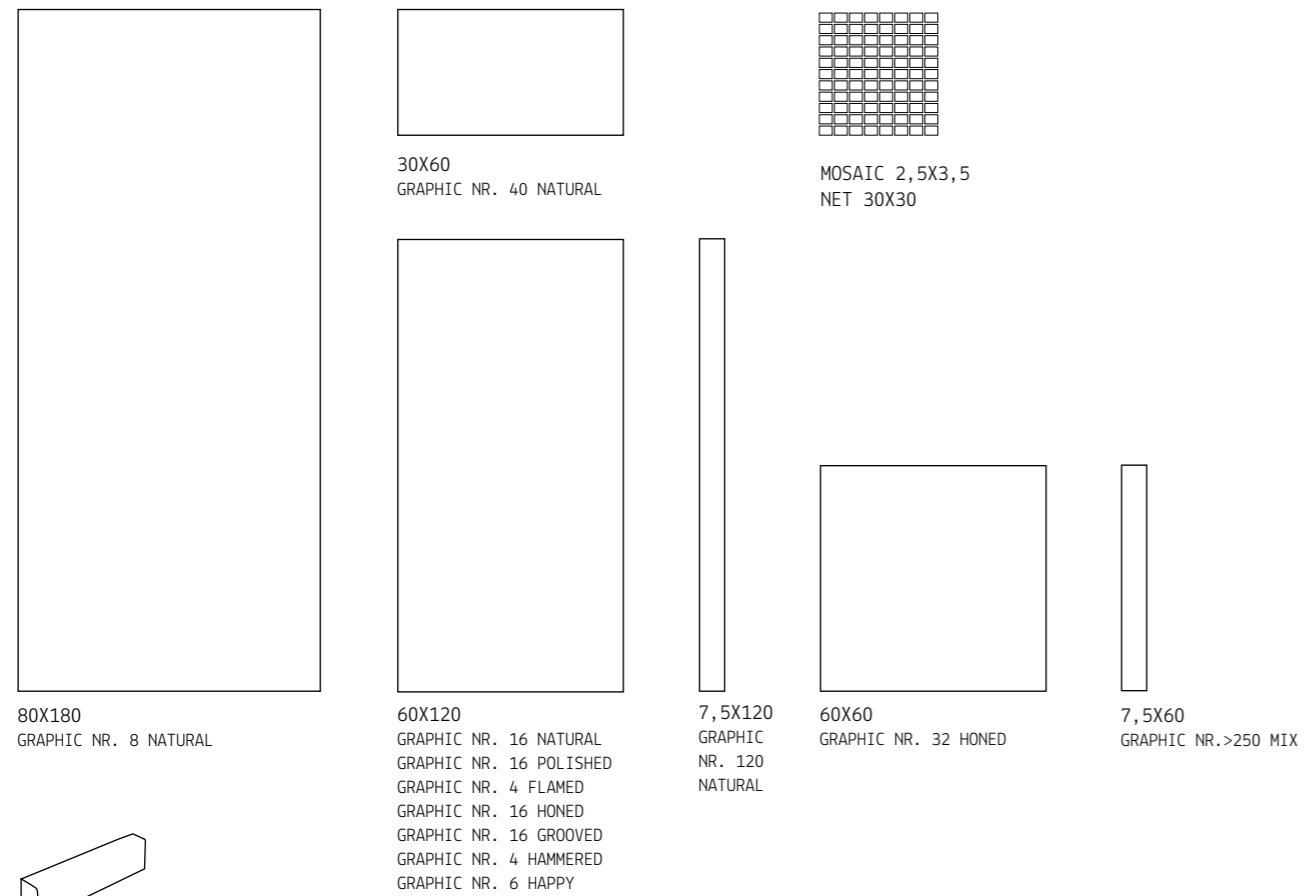

[TECHNICAL FEATURES AND PACKING - CLICK HERE](#)

SCW SIZES

SKIRTING 7,5X120

CHEVRON 20X80
GRAPHIC NR. 16

IN OGNI SCATOLA CI SONO 3 PEZZI DESTRI E 3 PZ SINISTRI.
IN EVERY BOX THERE ARE 3 RIGHT PIECES AND 3 LEFT PIECES.