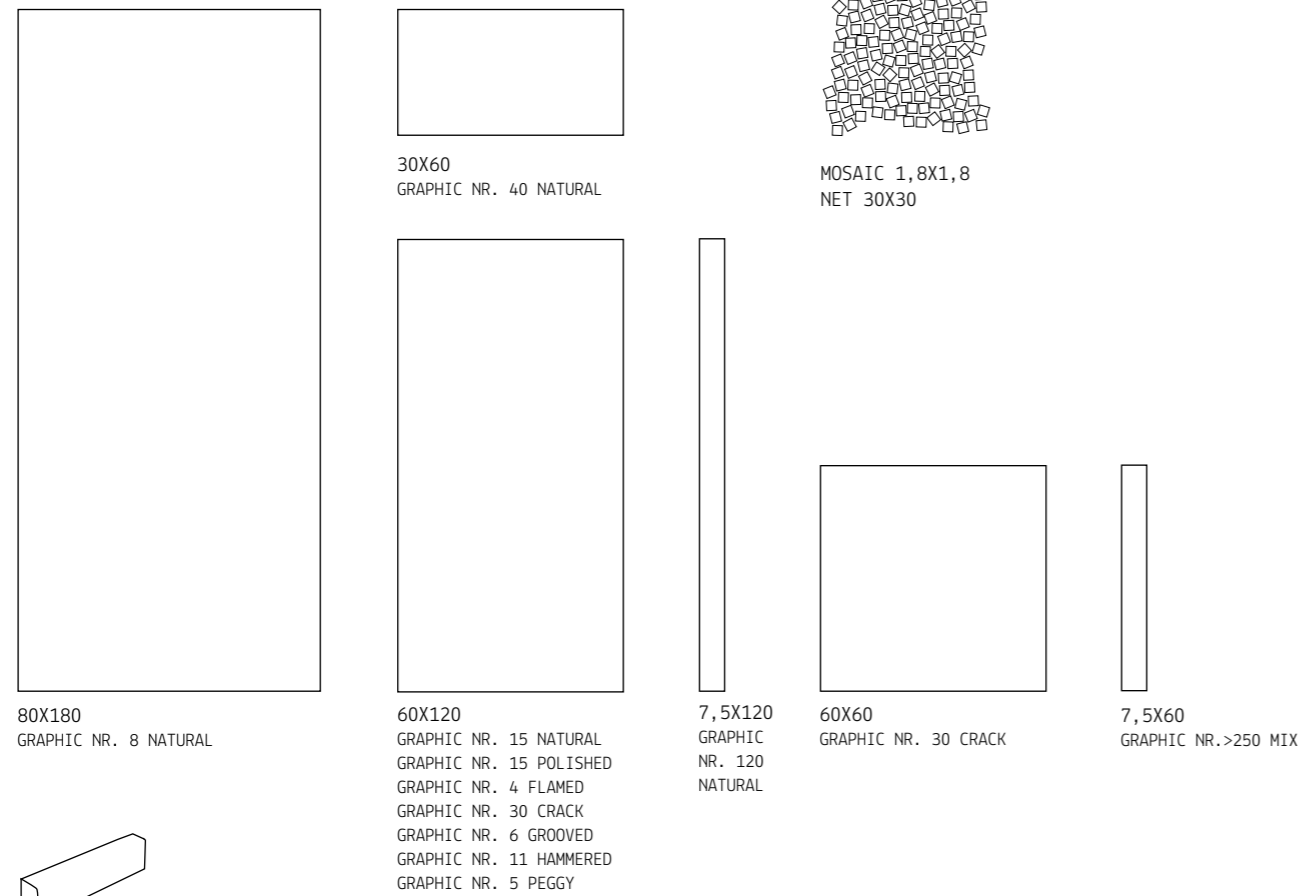

HAMMERED

CRACK

GROOVED

CHEVRON

POLISHED

PEGGY

[TECHNICAL FEATURES AND PACKING - CLICK HERE](#)

SCB SIZES