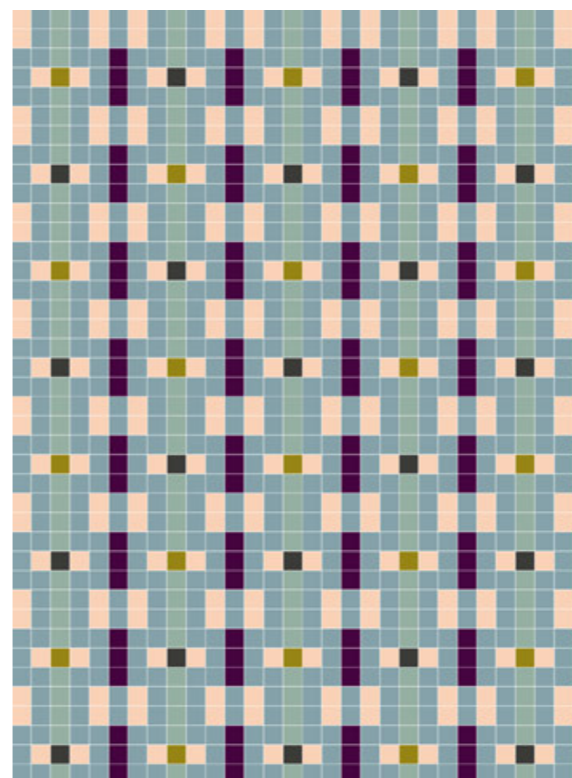

Pixel 41 is a collection with an infinite range of possibilities, that's why we have developed a simulator with 20 different laying patterns, deliberately chosen with repeatable patterns in order to demonstrate how the performance of a single pattern can be changed through the simple modification of the color of the product and the grout. You can easily access it through our website, as part of the Pixel 41 collection, or by typing pixel.41zero42.com on the internet. Thanks to the simulator, you can customize the selected model with an automatic final count of the number of pieces, boxes, square meters, and scrap needed to make your composition. The count will be of the required square footage, having previously entered the dimensions you want to obtain, but the maximum viewable area of laying will be 500x500 cm - base x height. Furthermore, you will be able to see the last 41 schemes previously realized.

05 Purple / 11 Powder / 15 Khaki / 26 Antrax / 32 Cloud / 34 Celadon