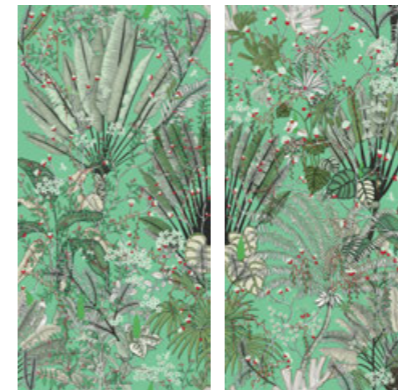

TECHNICAL DETAILS

PAPER41 PRO

TECHNOLOGY PORCELLANATO DIGITALE HD CON COLORAZIONI A FREDDO - HD COLD GLAZING DIGITAL PORCELAIN

FINISH OPACO RETTIFICATO - MATTE RECTIFIED

SIZES 50x100

THICKNESS 3,5 MM

RINFORZATO CON STUOIA IN FIBRA DI VETRO, PER RIVESTIMENTI.
REINFORCED WITH A SHEET OF FIBERGLASS, FOR WALL APPLICATION.

PILAR

4100984 PILAR