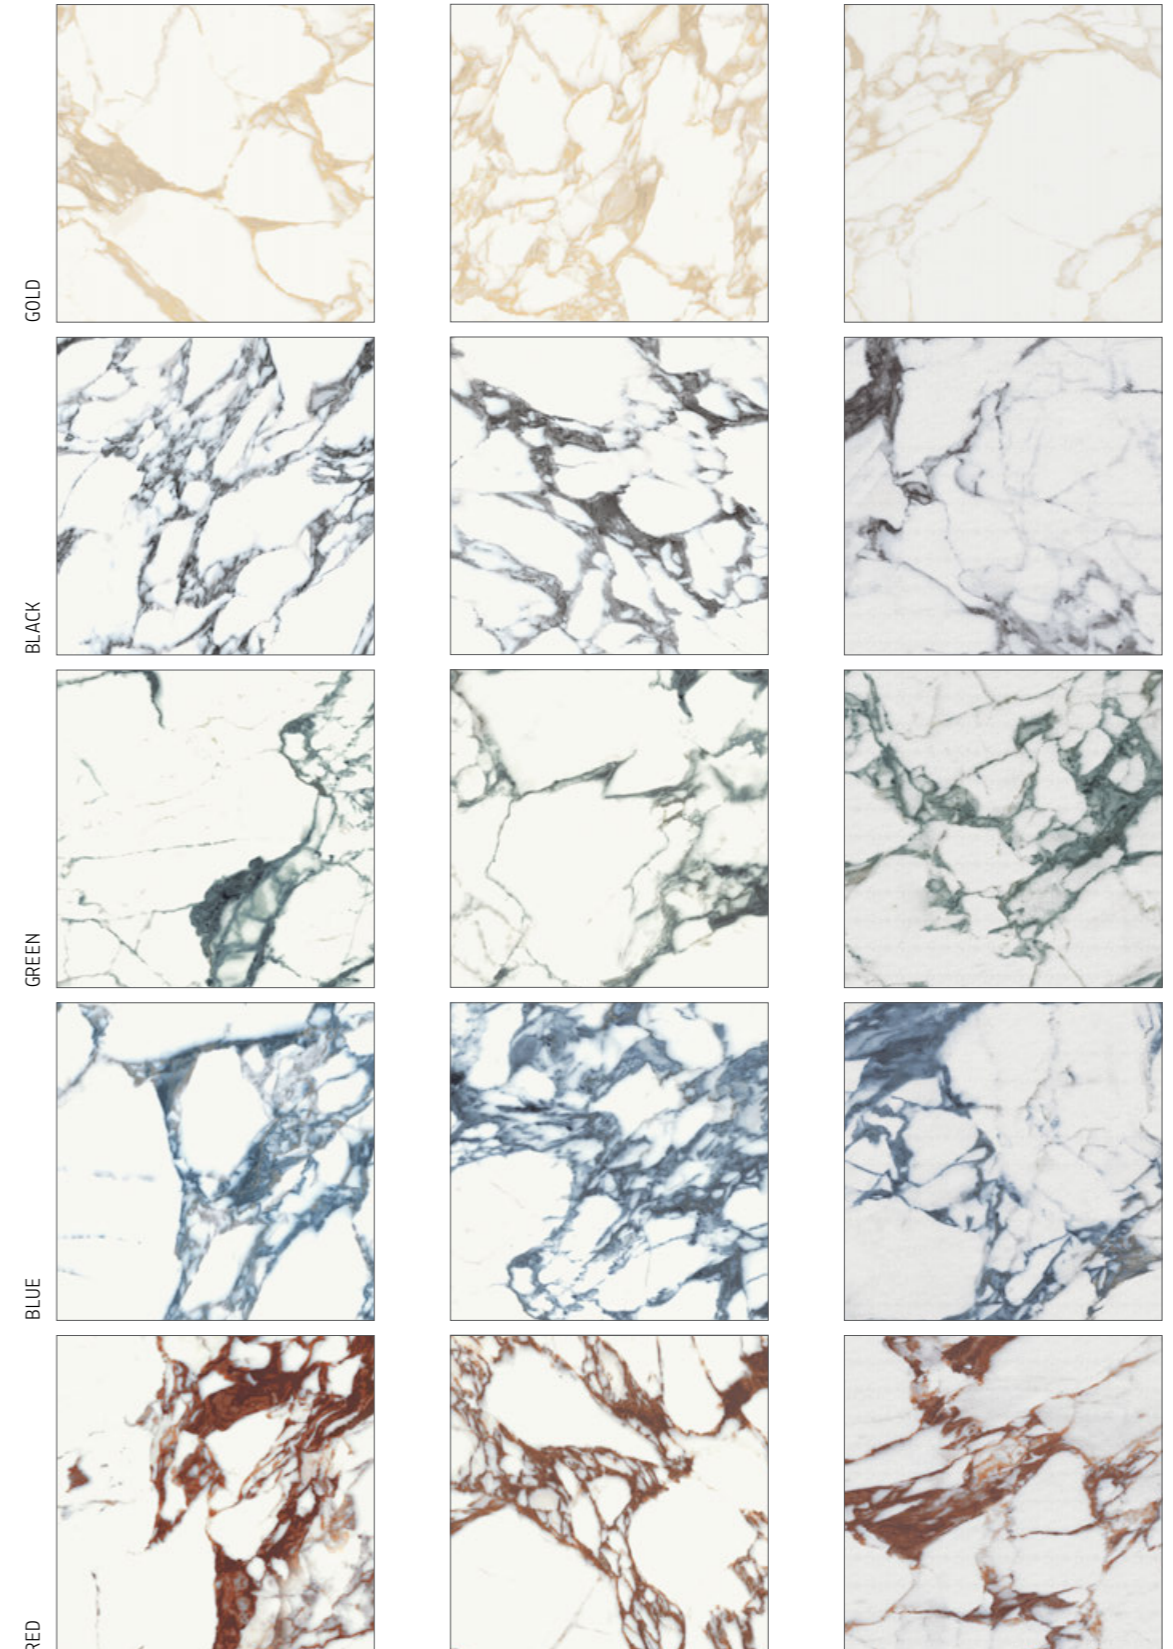

FINISH OPACO RETTIFICATO - NATURAL RECTIFIED

THICKNESS 9 MM

[TECHNICAL FEATURES AND PACKING - CLICK HERE](#)

PULP COLORS

DOUBLE POLISHED

DOUBLE HONED

RAW

PULP SIZES