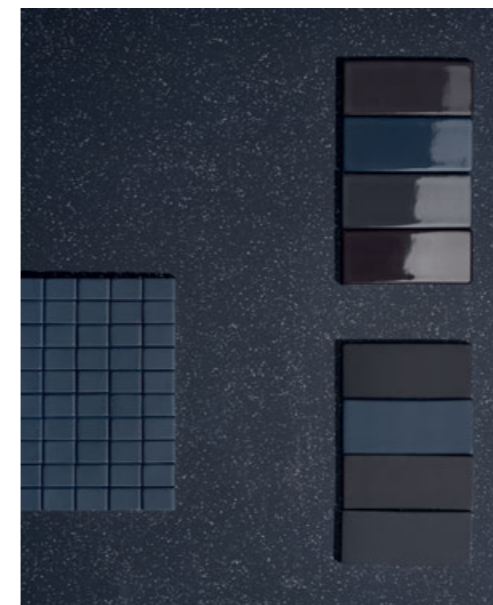

COSMO BLU

COSMO BLU - MICRO COSMO MOSAIC BLU
BRICK LUX BLU-NERO - BRICK MATTE BLU-NERO