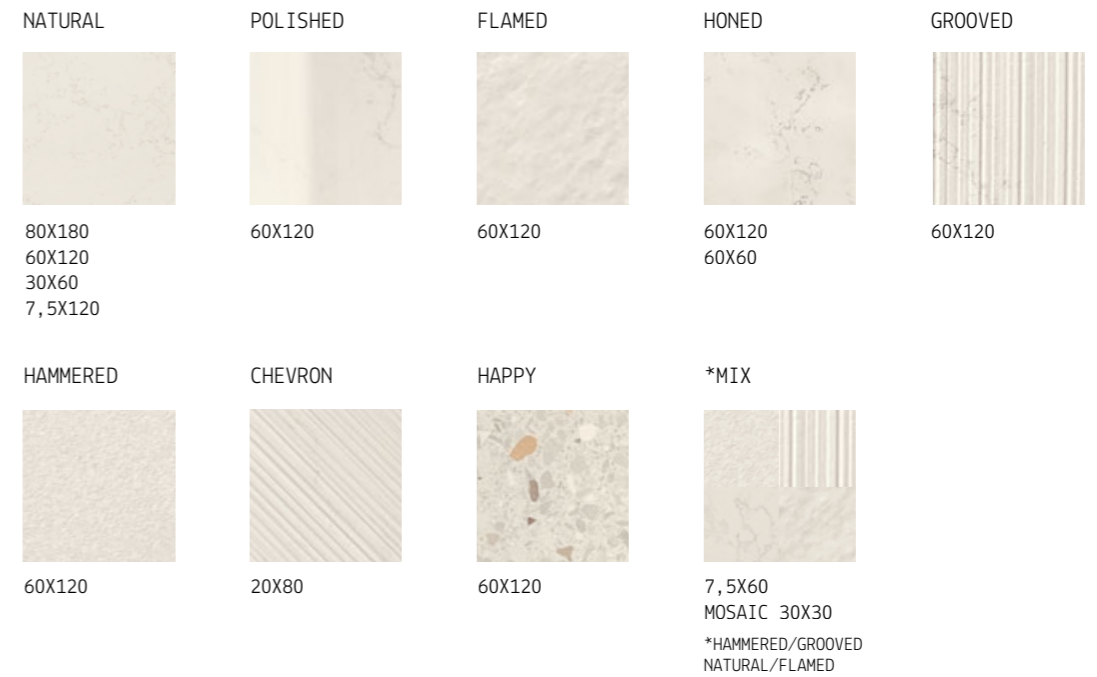

SCW SIZES AND TEXTURES

SCW CODES

SIZE	Natural	Polished	Flamed	Honed	Grooved	Hammered	Chevron	Happy	Mix
80X180	4101019	-	-	-	-	-	-	-	-
60X120	4101020	4101027	4101023	4101026	4101025	4101024	-	4101028	-
60X60	-	-	-	4101031	-	-	-	-	-
30X60	4101021	-	-	-	-	-	-	-	-
20X80	-	-	-	-	-	-	4101030	-	-
7,5X120	4101029	-	-	-	-	-	-	-	-
7,5X60	-	-	-	-	-	-	-	-	4101037
MOSAIC	-	-	-	-	-	-	-	-	4101053
							Bianco	Mandarino	
Waffle							4101032	4101033	
Bloom							4101034	4101035