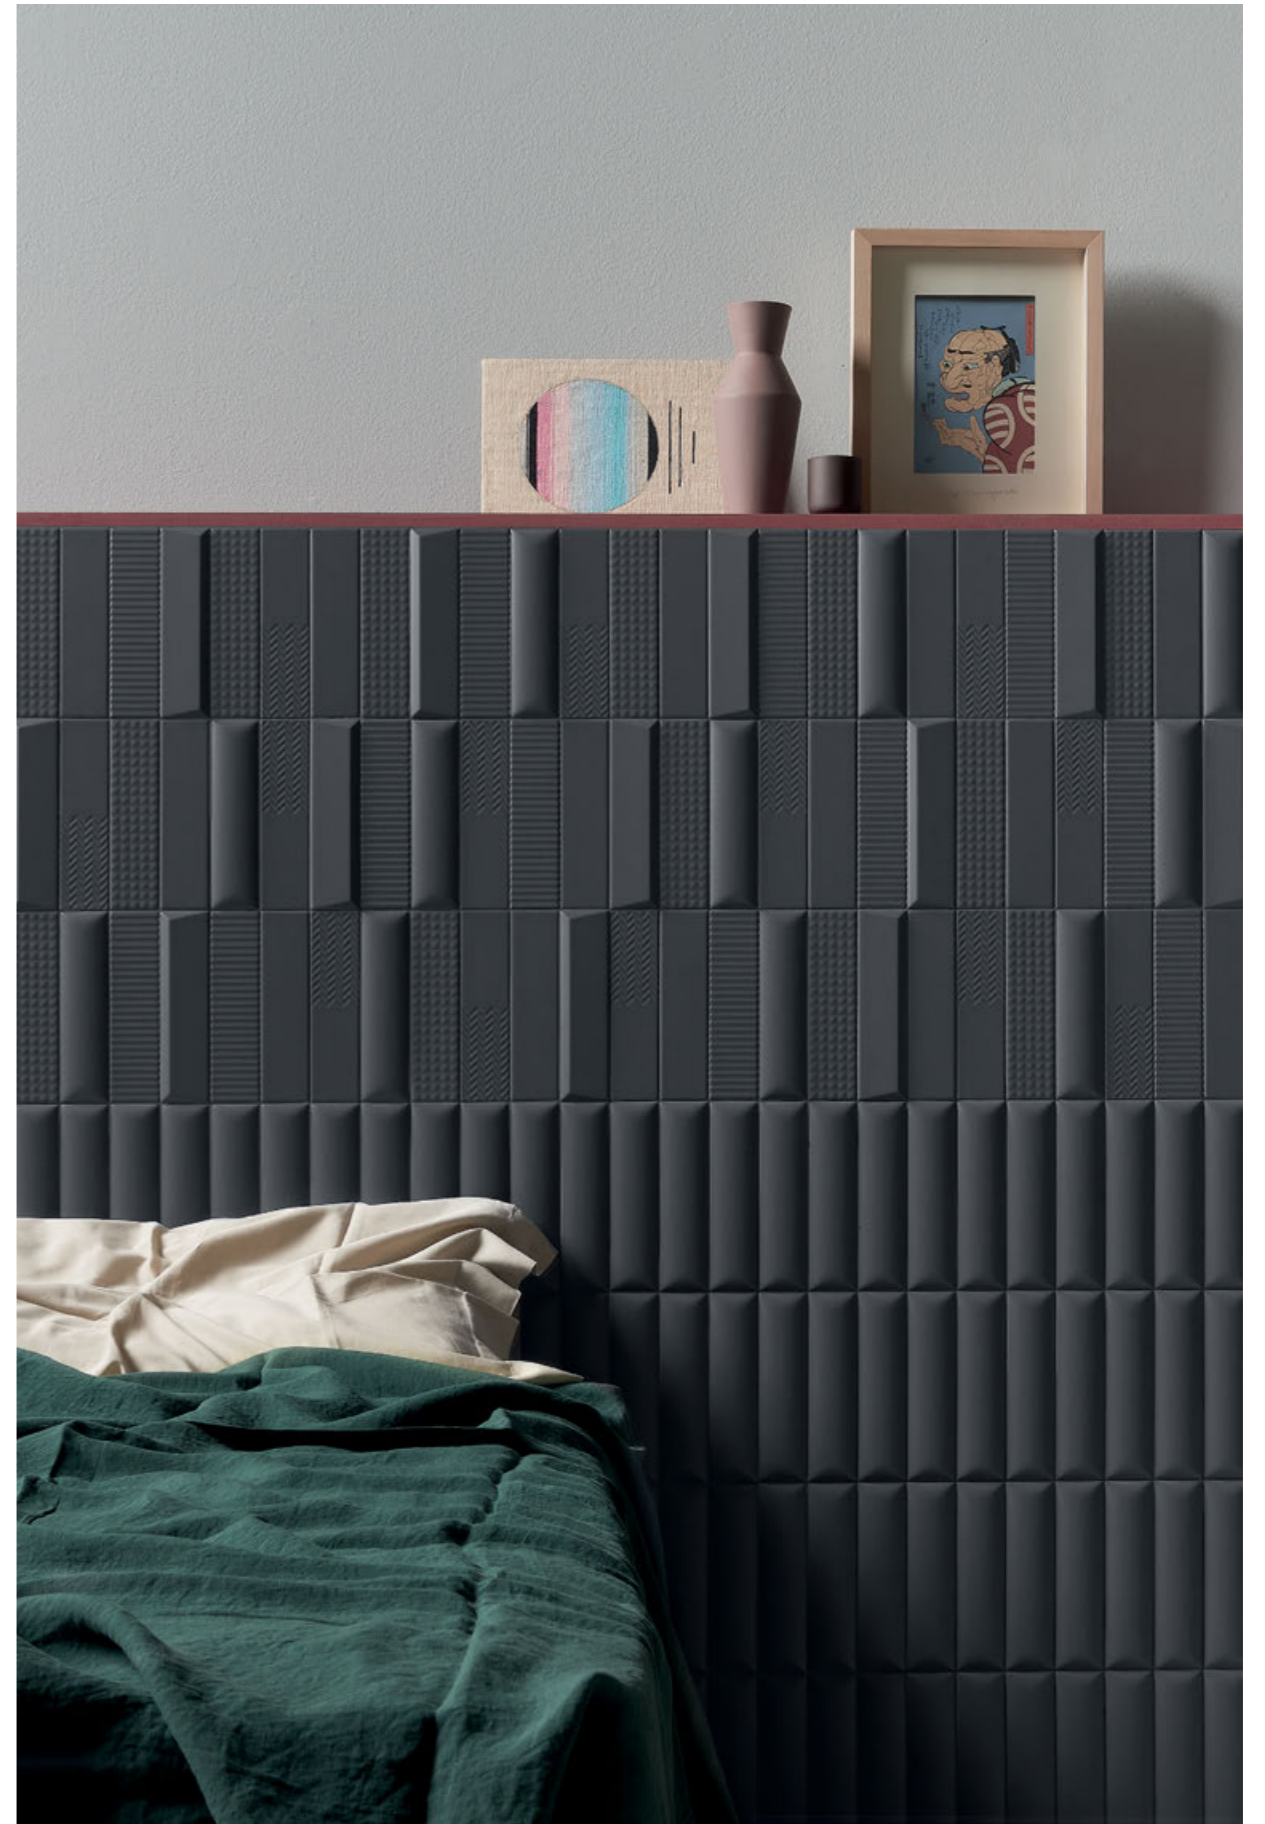

PULP GROUTS

PULP
ALL COLORS

colori stucchi consigliati / advised grouts colors
Kerakoll 02

BISCUIT

Biscuit Bianco Dune 5x20

Biscuit Terra Strip / Plain / Dune / Peak / Stud / Waves 5x20

Biscuit Salvia Peak 5x20