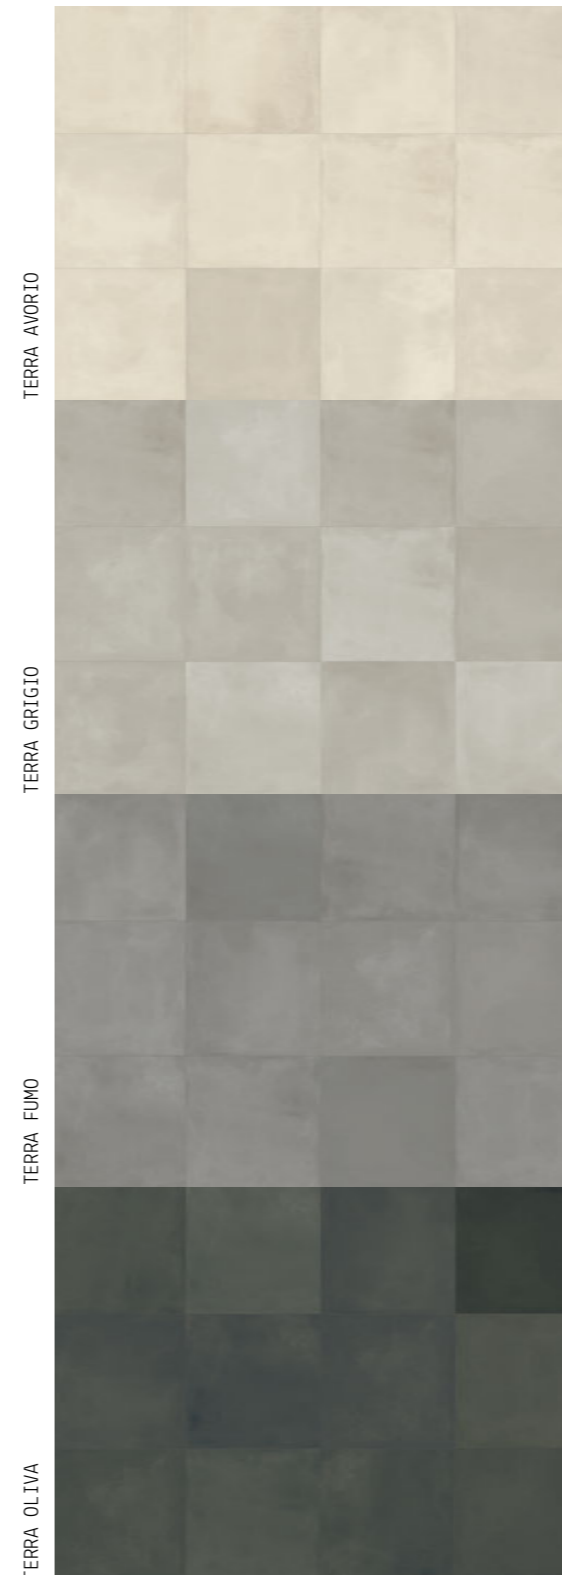

TECHNICAL DETAILS

MATE

TECHNOLOGY PORCELLANATO DIGITALE HD AD IMPASTO COLORATO - HD DIGITAL COLORED BODY PORCELAIN

FINISH OPACO RETTIFICATO - NATURAL RECTIFIED

THICKNESS 9,5 MM

[TECHNICAL FEATURES AND PACKING - CLICK HERE](#)

MATE TERRA COLORS