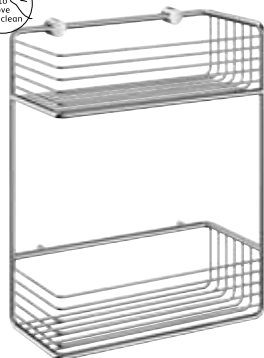

DK1111	Shower Basket, Double ** Basket size 250 x 100 mm Height 70 mm Total Height 310 Polished Chrome	7089745	2