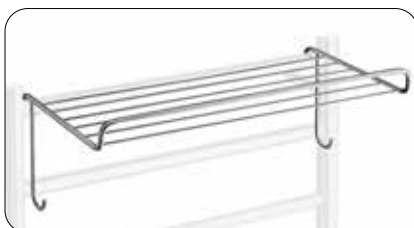

Hooks. Pair

designed to fit DRY Towel Warmer
FK700 - FK702, FK705 - FK706
22 x 64 mm
Depth 52 mm

FK730	Stainless Steel Chrome	7052336	1
-------	------------------------	---------	---

Bath towel Hook,

designed to fit DRY Towel Warmer
FK700 - FK702, FK705 - FK706
Height 145 mm

FK731	Stainless Steel Chrome	7052343	1
-------	------------------------	---------	---

Multi Hook,

designed to fit DRY Towel Warmer
FK700 - FK702, FK705 - FK706
Height 100 mm
Length 427 mm

FK732	Stainless Steel Chrome	7052350	1
-------	------------------------	---------	---