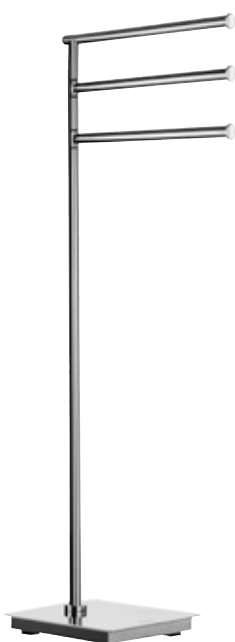

Triple Swing Arm Towel Rail Height 780 mm Base plate 175 x 175 mm Length of Rails 300 mm Square Free Standing Stainless Steel Polished	7041682	1