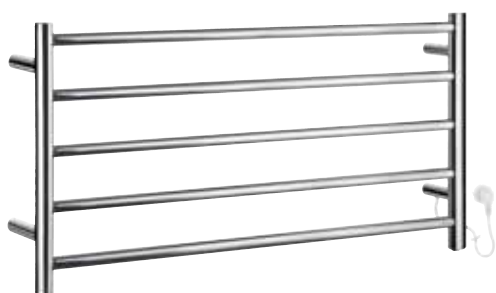

FK702	Towel Warmer, Wide 1000 x 480 mm Depth 112 mm Cord Length 140 cm 90W. 220-240 V AC. 50Hz Class 1. IP44. Max 55°C Unipolar	7052312	1
	Stainless Steel Polished