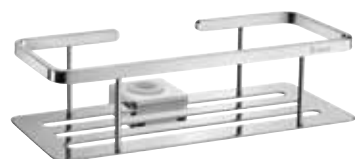

Shower Basket for Shower Riser Rail

Fits rail thickness 18, 22, 24, 25 mm

250 x 103 mm
Height 60 mm

DB3006	Black	7093698	2
DK3006	Polished Chrome	7085310	2