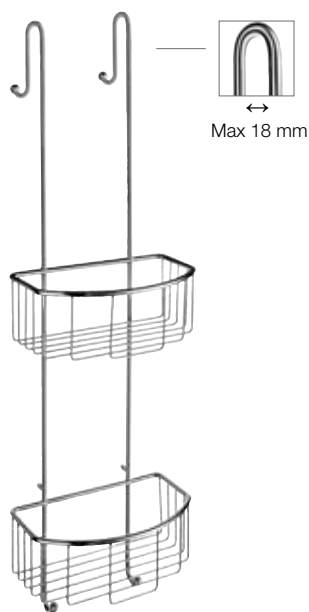

Art. no.	SIDELINE bath Solid Brass	EAN 739144-	Pcs/ Pack

DK1041	Basic Shower Basket, Double Basket size 217 x 130 mm Total Height 765 mm Height 80 mm Polished Chrome	7034530	1