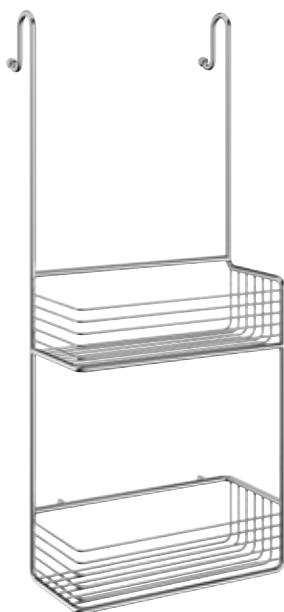

DK1141	Shower Basket, Double Basket size 250 x 100 mm Height 70 mm Total Height 596 mm Polished Chrome	7089752	1

The baskets on this page marked with ** can be glued up. Wall fixing plate and glue sold separately, see page 69.