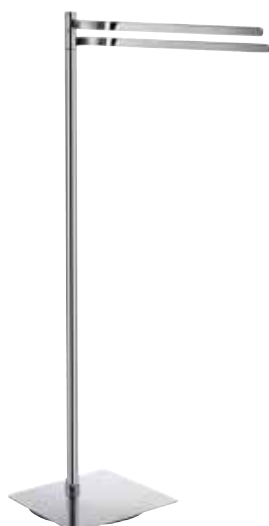

Double Towel Rail. Free Standing

	Square		
	Height 870 mm		
	Base plate 230 x 230 mm		
	Length of Rails 355 mm		
FK325	Polished Chrome	7077506	1