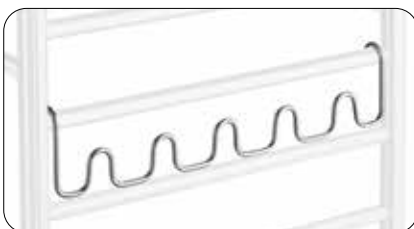

Multi Hook,

designed to fit DRY Towel Warmer
FK700 - FK702, FK705 - FK706
Height 100 mm
Length 427 mm

FK732	Stainless Steel Chrome	7052350	1