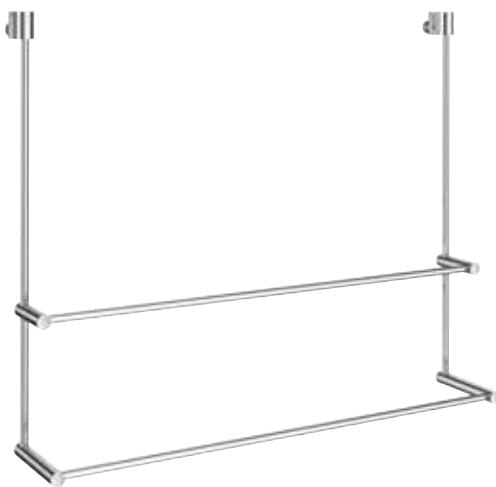

DK3102	Double Towel Rail for Glass Shower Panel Length 600 mm Height 485 mm Depth 70/110 mm Polished Chrome	7082500	1

DK3111	Hook for Glass Shower Panel Height 80 mm Depth 40 mm Polished Chrome	7082517	1

DK2100	Shower Baskets Hook, Pair Height 41 mm Suitable for use with most Smedbo baskets Chromed Stainless Steel	7043686	10x2

DK2111	Hook (shower enclosure) for Shower Baskets Height 95 mm For Shower Squeegee, Razor, Towels etc Polished Chrome	7048629	6