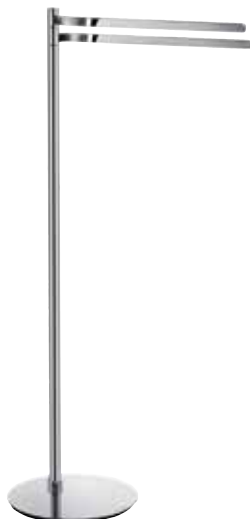

Double Towel Rail. Free Standing

	Round		
	Height 870 mm		
	Base plate diameter 230 mm		
	Length of Rails 355 mm		
FK315	Polished Chrome	7077490	1