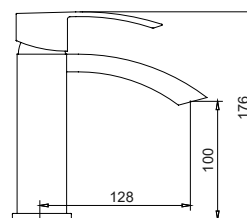

Miscelatore lavabo
Cartuccia ceramica
Flessibili collegamento 35cm

Mitigeur lavabo
Cartouche céramique
Flexible de raccordement 35cm

Mixer tap for wash basin
Ceramic cartridge
Flexible connectors 35cm

Μπαταρία νιπτήρος
Μηχανισμός κεραμικών δίσκων
Σπιράλ σύνδεσης 35cm