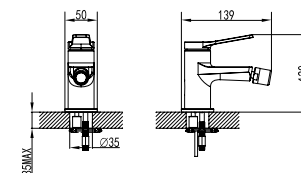

Miscelatore bidet

Cartuccia ceramica
Flessibili collegamento 35cm

Mitigeur bidet

Cartouche céramique
Flexible de raccordement 35cm

Mixer tap for bidet

Ceramic cartridge
Flexible connectors 35cm

Μπαταρία μπιντέ

Μηχανισμός κεραμικών δίσκων
Σπιράλ σύνδεσης 35cm

WNX238073PH-RG

Cod. 5206836069456

299,00 €