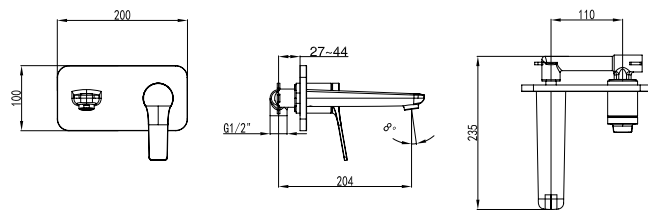

WNW148073C

Cod. 5206836040417

249,00 €

Miscelatore lavabo da incasso

Cartuccia ceramica

Mitigeur de lavabo mural

Cartouche céramique

Wall mixer tap for wash basin

Ceramic cartridge

Μπαταρία νιπτήρος εντοιχισμού

Μηχανισμός κεραμικών δίσκων