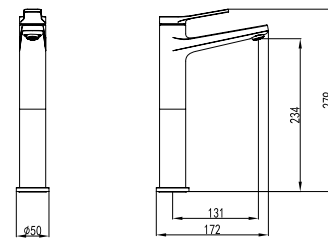

Miscelatore lavabo alto

Cartuccia ceramica
Flessibili collegamento 35cm

Mitigeur lavabo haut

Cartouche céramique
Flexible de raccordement 35cm

Mixer tap high for wash basin

Ceramic cartridge
Flexible connectors 35cm

Μπαταρία νιπτήρος ψηλή

Μηχανισμός κεραμικών δίσκων
Σπιράλ σύνδεσης 35cm

WNW468073PH-RG

Cod. 5206836069432

209,00 €