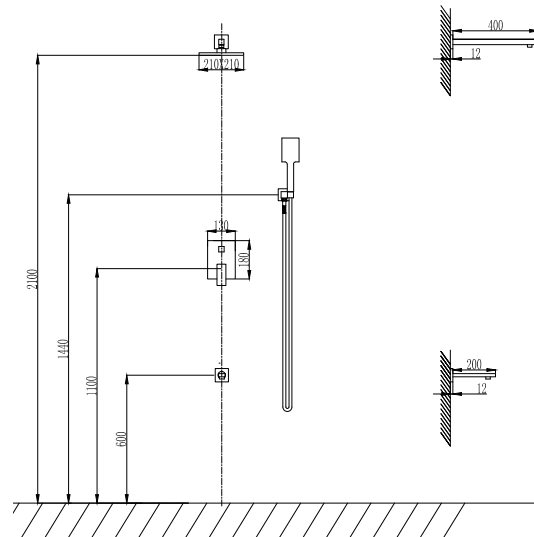

Miscelatore doccia a 5 vie

Mitigeur de douche 5 voies
Shower mixer 5 way
Μίκτης ντους 5 δρόμων