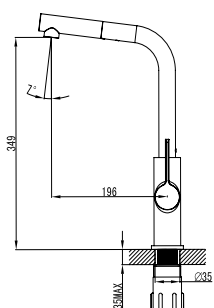

2546

Rubinetto della cucina
Doccetta estraibile
Cartuccia ceramica
Flessibili collegamento 35cm

Kitchen faucet
Douche gigogne
Ceramic cartridge
Flexible connectors 35cm

Robinet de cuisine
Pull out shower
Cartouche céramique
Flexible de raccordement 35cm

Μπαταρία κουζίνας
Αποσπώμενο ντουζάκι
Μηχανισμός κεραμικών δίσκων
Σπιράλ σύνδεσης 35cm

5 anni garanzia
ans garantie
years warranty
χρόνια εγγύηση

SUPERFICIE
SURFACE • ΕΠΙΦΑΝΕΙΑ

Chrome

Cod. 5206836569949

259,90 €

SEDAL
J10350

GV56

Rubinetto della cucina
Doccetta estraibile
Cartuccia ceramica
Flessibili collegamento 35cm

Kitchen faucet
Douche gigogne
Ceramic cartridge
Flexible connectors 35cm

Robinet de cuisine
Pull out shower
Cartouche céramique
Flexible de raccordement 35cm

Μπαταρία κουζίνας
Αποσπώμενο ντουζάκι
Μηχανισμός κεραμικών δίσκων
Σπιράλ σύνδεσης 35cm

5 anni garanzia
ans garantie
years warranty
χρόνια εγγύηση

SUPERFICIE
SURFACE • ΕΠΙΦΑΝΕΙΑ

Chrome

Cod. 5206836569956

219,90 €

SEDAL
J10250

A-86C

Rubinetto della cucina
Cartuccia ceramica
Flessibili collegamento 35cm

Kitchen faucet
Ceramic cartridge
Flexible connectors 35cm

Robinet de cuisine
Cartouche céramique
Flexible de raccordement 35cm

Μπαταρία κουζίνας
Μηχανισμός κεραμικών δίσκων
Σπιράλ σύνδεσης 35cm

5 anni garanzia
ans garantie
years warranty
χρόνια εγγύηση

SUPERFICIE
SURFACE • ΕΠΙΦΑΝΕΙΑ

Chrome

Cod. 5206836569963

269,90 €

SEDAL
J10351