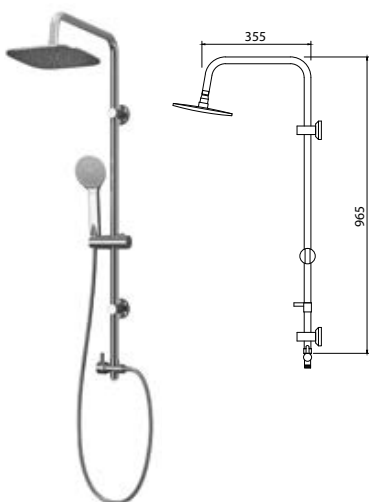

GIOTA C6306B

119,00 €

Cod. 5206836571386

Colonna doccia fissa

Soffione doccia 20x20cm ABS
Doccetta
Supporto doccetta regolabile
Flessibile INOX 150cm

Colonne de douche fixe

Douche de tête 20x20cm ABS
Douchette à main
Support de douche réglable
Flexible INOX 150cm

Fixed column shower

Shower head 20x20cm ABS
Hand shower
Adjustable shower holder
Flexible INOX 150cm

Κολόνα σταθερού ντους

Κεφαλή ντους 20x20cm ABS
Τηλέφωνο χειρός
Ρυθμιζόμενη βάση τηλεφώνου
Σπιράλ INOX 150cm

Senza rubinetto • Sans mitigeur • Without tap • Χωρίς μπαταρία εντοιχισμού