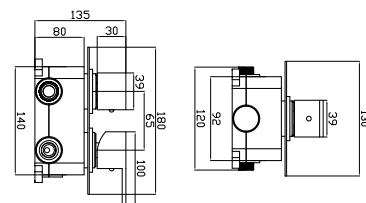

CFL04A

Cod. 5206836019666

249,00 €

Miscelatore doccia a 5 vie
Mitigeur de douche 5 voies
Shower mixer 5 way
Μίκτης ντους 5 δρόμων