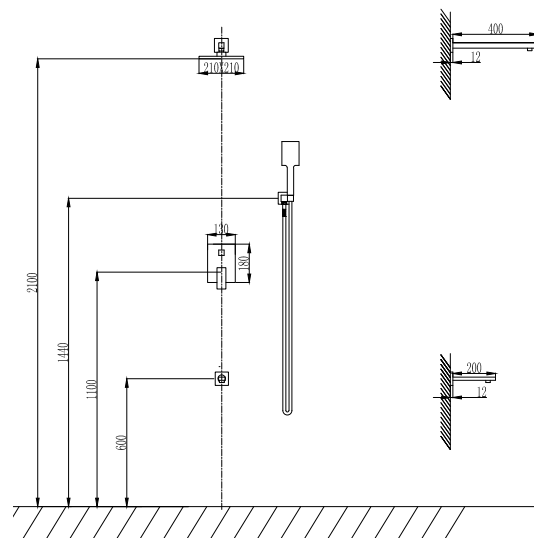

Miscelatore doccia a 5 vie

Mitigeur de douche 5 voies
Shower mixer 5 way
Μίκτης ντους 5 δρόμων