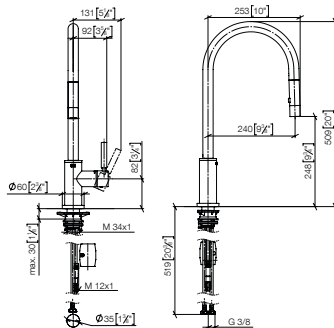

Single-lever mixer Pull-down with spray function

- 240 mm projection
- pivotable spout 360°
- laminar and spray flow
- 1800 mm metal shower hose
- sprayface with anti-scaling system
- max. flow 10.4 l/min at 3 bar flow pressure
- lead-free

Intrinsic protection against back flow.

Recommended miscellaneous

Dispenser with rosette

For details and miscellaneous, see page 132.

Recommended miscellaneous

Strainer waste with control handle

For details and miscellaneous, see page 135.

Recommended miscellaneous

Swivel limitation set

For details and miscellaneous, see page 144.

		EUR
Chrome	33 870 888-00	960.80
Brushed Chrome	33 870 888-93	1,249.00
Platinum	33 870 888-08	1,537.30
Brushed Platinum	33 870 888-06	1,537.30
Champagne (22kt Gold)	33 870 888-47	1,921.60
Brushed Champagne (23kt Gold)	33 870 888-46	1,921.60
Durabross (23kt Gold)	33 870 888-09	1,921.60
Brushed Durabross (23kt Gold)	33 870 888-28	1,921.60
Dark Chrome	33 870 888-19	1,441.20
Brushed Dark Platinum	33 870 888-99	1,729.40
Matte Black	33 870 888-33	1,297.10

		EUR
Chrome	82 444 970-00	284.30
Brushed Chrome	82 444 970-93	369.60
Platinum	82 444 970-08	454.90
Brushed Platinum	82 444 970-06	454.90
Champagne (22kt Gold)	82 444 970-47	568.60
Brushed Champagne (23kt Gold)	82 444 970-46	568.60
Durabross (23kt Gold)	82 444 970-09	568.60
Brushed Durabross (23kt Gold)	82 444 970-28	568.60
Dark Chrome	82 444 970-19	426.50
Brushed Dark Platinum	82 444 970-99	426.50
Matte Black	82 444 970-33	383.80

		EUR
Chrome	10 710 970-00	184.00
Brushed Chrome	10 710 970-93	239.20
Platinum	10 710 970-08	294.30
Brushed Platinum	10 710 970-06	294.30
Champagne (22kt Gold)	10 710 970-47	368.00
Brushed Champagne (23kt Gold)	10 710 970-46	368.00
Durabross (23kt Gold)	10 710 970-09	368.00
Brushed Durabross (23kt Gold)	10 710 970-28	368.00
Dark Chrome	10 710 970-19	276.00
Brushed Dark Platinum	10 710 970-99	275.90
Matte Black	10 710 970-33	248.50

		EUR
	12 823 970 90	40.50