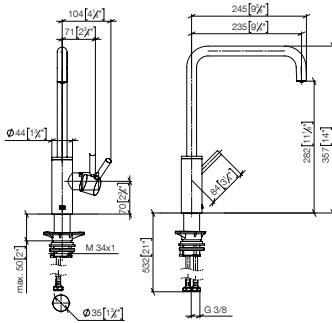

33 815 861

Single-lever mixer

- 235 mm projection
- pivotable spout 360°
- air-enriched flow
- max. flow 8 l/min at 3 bar flow pressure
- lead-free

Recommended miscellaneous

Dispenser without rosette

For details and miscellaneous, see page 132.

		EUR
Chrome	33 815 861-00	755.90
Brushed Chrome	33 815 861-93	982.70
Platinum	33 815 861-08	1,209.40
Brushed Platinum	33 815 861-06	1,209.40
Champagne (22kt Gold)	33 815 861-47	1,511.80
Brushed Champagne (23kt Gold)	33 815 861-46	1,511.80
Durabron (23kt Gold)	33 815 861-09	1,511.80
Brushed Durabron (23kt Gold)	33 815 861-28	1,511.80
Dark Chrome	33 815 861-19	1,133.90
Brushed Dark Platinum	33 815 861-99	1,360.60
Matte Black	33 815 861-33	1,020.50

Recommended miscellaneous

		EUR
Chrome	82 424 970-00	261.00
Brushed Chrome	82 424 970-93	339.30
Platinum	82 424 970-08	417.50
Brushed Platinum	82 424 970-06	417.50
Champagne (22kt Gold)	82 424 970-47	522.00
Brushed Champagne (23kt Gold)	82 424 970-46	522.00
Durabron (23kt Gold)	82 424 970-09	522.00
Brushed Durabron (23kt Gold)	82 424 970-28	522.00
Dark Chrome	82 424 970-19	391.60
Brushed Dark Platinum	82 424 970-99	469.70
Matte Black	82 424 970-33	352.30

Recommended miscellaneous

Strainer waste with control handle

For details and miscellaneous, see page 134.

		EUR
Chrome	10 712 970-00	184.00
Brushed Chrome	10 712 970-93	239.20
Platinum	10 712 970-08	294.30
Brushed Platinum	10 712 970-06	294.30
Champagne (22kt Gold)	10 712 970-47	368.00
Brushed Champagne (23kt Gold)	10 712 970-46	368.00
Durabron (23kt Gold)	10 712 970-09	368.00
Brushed Durabron (23kt Gold)	10 712 970-28	368.00
Dark Chrome	10 712 970-19	276.00
Brushed Dark Platinum	10 712 970-99	275.90
Matte Black	10 712 970-33	248.50

Recommended miscellaneous

Swivel limitation set

For details and miscellaneous, see page 143.

		EUR
	12 820 970 90	71.60