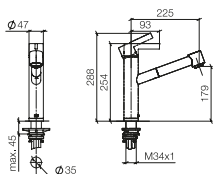

Recommended miscellaneous

Dispenser without rosette

For details and miscellaneous, see page 132.

		EUR
Chrome	82 424 970-00	261.00
Brushed Chrome	82 424 970-93	339.30
Platinum	82 424 970-08	417.50
Brushed Platinum	82 424 970-06	417.50
Champagne (22kt Gold)	82 424 970-47	522.00
Brushed Champagne (23kt Gold)	82 424 970-46	522.00
Brushed Durabronze (23kt Gold)	82 424 970-28	522.00
Dark Chrome	82 424 970-19	391.60
Brushed Dark Platinum	82 424 970-99	469.70

Recommended miscellaneous

Strainer waste with control handle

For details and miscellaneous, see page 134.

		EUR
Chrome	10 712 970-00	184.00
Brushed Chrome	10 712 970-93	239.20
Platinum	10 712 970-08	294.30
Brushed Platinum	10 712 970-06	294.30
Champagne (22kt Gold)	10 712 970-47	368.00
Brushed Champagne (23kt Gold)	10 712 970-46	368.00
Brushed Durabronze (23kt Gold)	10 712 970-28	368.00
Dark Chrome	10 712 970-19	276.00
Brushed Dark Platinum	10 712 970-99	275.90