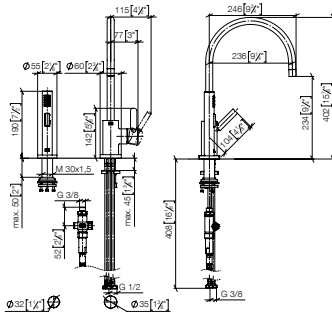

33 826 888 +
27 731 970

Single-lever mixer with rinsing spray set

- 235 mm projection
- pivotable spout 360°
- air-enriched flow and spray flow
- fabric braided hose 1500 mm
- automatic spout/shower diverter
- sprayface with anti-scaling system
- max. flow 7 l/min at 3 bar flow pressure
- lead-free

Intrinsic protection against back flow.

EUR

Chrome	1 x 33 826 888-00	841.20
	1 x 27 731 970-00	519.80
Total price:		1,361.00
Brushed Chrome	1 x 33 826 888-93	1,093.60
	1 x 27 731 970-93	675.70
Total price:		1,769.30
Platinum	1 x 33 826 888-08	1,345.90
	1 x 27 731 970-08	831.70
Total price:		2,177.60
Brushed Platinum	1 x 33 826 888-06	1,345.90
	1 x 27 731 970-06	831.70
Total price:		2,177.60
Champagne (22kt Gold)	1 x 33 826 888-47	1,682.40
	1 x 27 731 970-47	1,039.60
Total price:		2,722.00
Brushed Champagne (23kt Gold)	1 x 33 826 888-46	1,682.40
	1 x 27 731 970-46	1,039.60
Total price:		2,722.00
Durabronz (23kt Gold)	1 x 33 826 888-09	1,682.40
	1 x 27 731 970-09	1,039.60
Total price:		2,722.00
Brushed Durabronz (23kt Gold)	1 x 33 826 888-28	1,682.40
	1 x 27 731 970-28	1,039.60
Total price:		2,722.00
Dark Chrome	1 x 33 826 888-19	1,261.80
	1 x 27 731 970-19	779.70
Total price:		2,041.50
Brushed Dark Platinum	1 x 33 826 888-99	1,262.00
	1 x 27 731 970-99	779.70
Total price:		2,041.70
Matte Black	1 x 33 826 888-33	1,135.70
	1 x 27 731 970-33	701.70
Total price:		1,837.40

Recommended miscellaneous

EUR

Dispenser with rosette Chrome 82 444 970-00 284.30

For details and miscellaneous, see page 132.

Recommended miscellaneous

EUR

Strainer waste with control handle Chrome 10 710 970-00 184.00

For details and miscellaneous, see page 135.