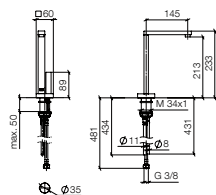

Required miscellaneous

Hot water tank incl. filter

For details and miscellaneous, see page 112.

		EUR
	12 892 970 90	1,112.80