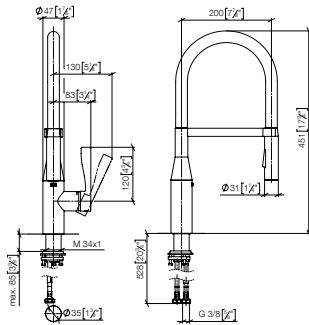

33 865 895

SYNC **Profi single-lever mixer**

- **200 mm projection**
- Flexible silicone hose with large operating range of up to 350 mm
- pivotable 360°
- air-enriched flow and spray flow
- sprayface with anti-scaling system
- max. flow 9.5 l/min at 3 bar flow pressure
- lead-free

Intrinsic protection against back flow.

Recommended miscellaneous

Dispenser without rosette

For details and miscellaneous, see page 132.

		EUR
Chrome	33 865 895-00	1,200.70
Brushed Chrome	33 865 895-93	1,560.90
Platinum	33 865 895-08	1,921.00
Brushed Platinum	33 865 895-06	1,921.00
Champagne (22kt Gold)	33 865 895-47	2,401.40
Brushed Champagne (23kt Gold)	33 865 895-46	2,401.40
Durabronz (23kt Gold)	33 865 895-09	2,401.40
Brushed Durabronz (23kt Gold)	33 865 895-28	2,401.40
Dark Chrome	33 865 895-19	1,801.10
Brushed Dark Platinum	33 865 895-99	1,800.80
Matte Black	33 865 895-33	1,621.00

Recommended miscellaneous

Strainer waste with control handle

For details and miscellaneous, see page 134.

		EUR
Chrome	82 424 970-00	261.00
Brushed Chrome	82 424 970-93	339.30
Platinum	82 424 970-08	417.50
Brushed Platinum	82 424 970-06	417.50
Champagne (22kt Gold)	82 424 970-47	522.00
Brushed Champagne (23kt Gold)	82 424 970-46	522.00
Durabronz (23kt Gold)	82 424 970-09	522.00
Brushed Durabronz (23kt Gold)	82 424 970-28	522.00
Dark Chrome	82 424 970-19	391.60
Brushed Dark Platinum	82 424 970-99	469.70
Matte Black	82 424 970-33	352.30

Recommended miscellaneous

Swivel limitation set

For details and miscellaneous, see page 144.

		EUR
Chrome	10 712 970-00	184.00
Brushed Chrome	10 712 970-93	239.20
Platinum	10 712 970-08	294.30
Brushed Platinum	10 712 970-06	294.30
Champagne (22kt Gold)	10 712 970-47	368.00
Brushed Champagne (23kt Gold)	10 712 970-46	368.00
Durabronz (23kt Gold)	10 712 970-09	368.00
Brushed Durabronz (23kt Gold)	10 712 970-28	368.00
Dark Chrome	10 712 970-19	276.00
Brushed Dark Platinum	10 712 970-99	275.90
Matte Black	10 712 970-33	248.50

		EUR
	12 821 970 90	61.20