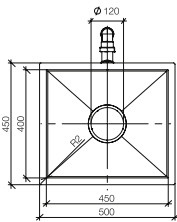

Single sink

- under-mounted
- 400 x 400 mm
- sink depth 175 mm
- Glazed steel sink and drain cover
- 3 1/2" closable strainer basket valve
- Including pop-up waste and overflow set
- attachment set
- suitable for base units 500 mm
- radius 2 mm

Not suitable for combining with strainer waste.

		EUR
Matte White	38 400 002-62	1,073.10
Matte Black	38 400 002-71	1,073.10

38 450 002