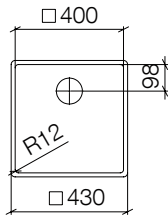

Kitchen sink in polished high-grade steel

38 400 003

Single sink

- under-mounted
- 400 x 400 mm
- sink depth 175 mm
- suitable for base units 450 mm
- radius 12 mm

Drain and overflow set not included in the scope of supply. See Required miscellaneous.

		EUR
Stainless Steel	38 400 003-85	863.50

Required miscellaneous EUR

Pop-up waste and overflow closable by hand

- 3½" drain valve closable by hand

For details and miscellaneous, see page 140.

Stainless Steel	10 400 003-85	138.00

Required miscellaneous EUR

Pop-up waste and overflow with knob

- 3½" strainer waste valve

For details and miscellaneous, see page 141.

Stainless Steel	10 405 003-85	236.50