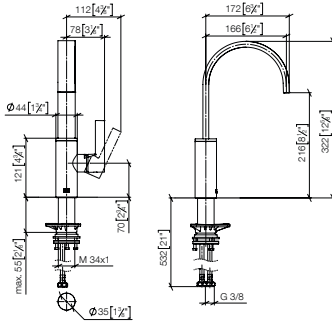

33 805 682

MEM **BAR TAP Single-lever mixer**

- 166 mm projection
- pivotable spout 360°
- air-enriched flow
- max. flow 10 l/min at 3 bar flow pressure
- lead-free

Recommended miscellaneous

Dispenser without rosette

For details and miscellaneous, see page 132.

		EUR
Chrome	33 805 682-00	916.00
Brushed Chrome	33 805 682-93	1,190.80
Platinum	33 805 682-08	1,465.60
Brushed Platinum	33 805 682-06	1,465.60
Champagne (22kt Gold)	33 805 682-47	1,832.00
Brushed Champagne (23kt Gold)	33 805 682-46	1,832.00
Durabron (23kt Gold)	33 805 682-09	1,832.00
Brushed Durabron (23kt Gold)	33 805 682-28	1,832.00
Dark Chrome	33 805 682-19	1,374.00
Brushed Dark Platinum	33 805 682-99	1,374.00
Matte Black	33 805 682-33	1,236.60

EUR

		EUR
Chrome	82 424 970-00	261.00
Brushed Chrome	82 424 970-93	339.30
Platinum	82 424 970-08	417.50
Brushed Platinum	82 424 970-06	417.50
Champagne (22kt Gold)	82 424 970-47	522.00
Brushed Champagne (23kt Gold)	82 424 970-46	522.00
Durabron (23kt Gold)	82 424 970-09	522.00
Brushed Durabron (23kt Gold)	82 424 970-28	522.00
Dark Chrome	82 424 970-19	391.60
Brushed Dark Platinum	82 424 970-99	469.70
Matte Black	82 424 970-33	352.30

EUR

Recommended miscellaneous

Strainer waste with control handle

For details and miscellaneous, see page 134.

		EUR
Chrome	10 712 970-00	184.00
Brushed Chrome	10 712 970-93	239.20
Platinum	10 712 970-08	294.30
Brushed Platinum	10 712 970-06	294.30
Champagne (22kt Gold)	10 712 970-47	368.00
Brushed Champagne (23kt Gold)	10 712 970-46	368.00
Durabron (23kt Gold)	10 712 970-09	368.00
Brushed Durabron (23kt Gold)	10 712 970-28	368.00
Dark Chrome	10 712 970-19	276.00
Brushed Dark Platinum	10 712 970-99	275.90
Matte Black	10 712 970-33	248.50

EUR

Recommended miscellaneous

Swivel limitation set

For details and miscellaneous, see page 143.

12 820 970 90 71.60

EUR