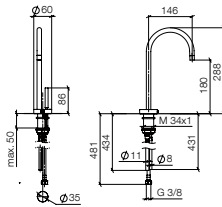

Required miscellaneous	EUR	
Hot water tank incl. filter	12 892 970 90	1,112.80

For details and miscellaneous, see page 112.

17 861 625