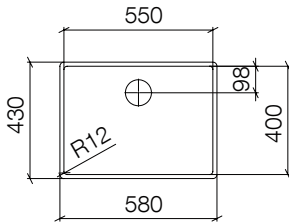

Kitchen sink in polished high-grade steel

38 550 003