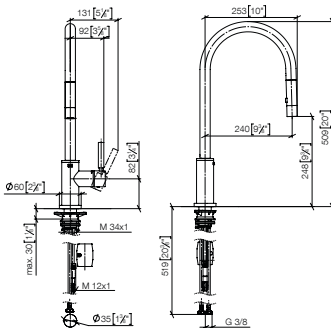

33 870 888

Single-lever mixer Pull-down with spray function

- 240 mm projection
- pivotable spout 360°
- laminar and spray flow
- 1800 mm metal shower hose
- sprayface with anti-scaling system
- max. flow 10.4 l/min at 3 bar flow pressure
- lead-free

Intrinsic protection against back flow.

Recommended miscellaneous

Dispenser with rosette

For details and miscellaneous, see page 132.

Recommended miscellaneous

Strainer waste with control handle

For details and miscellaneous, see page 135.

Recommended miscellaneous

Swivel limitation set

For details and miscellaneous, see page 144.

EUR

Chrome	33 870 888-00	960.80
Brushed Chrome	33 870 888-93	1,249.00
Platinum	33 870 888-08	1,537.30
Brushed Platinum	33 870 888-06	1,537.30
Champagne (22kt Gold)	33 870 888-47	1,921.60
Brushed Champagne (23kt Gold)	33 870 888-46	1,921.60
Durabronze (23kt Gold)	33 870 888-09	1,921.60
Brushed Durabronze (23kt Gold)	33 870 888-28	1,921.60
Dark Chrome	33 870 888-19	1,441.20
Brushed Dark Platinum	33 870 888-99	1,729.40
Matte Black	33 870 888-33	1,297.10

EUR

Chrome	82 444 970-00	284.30
Brushed Chrome	82 444 970-93	369.60
Platinum	82 444 970-08	454.90
Brushed Platinum	82 444 970-06	454.90
Champagne (22kt Gold)	82 444 970-47	568.60
Brushed Champagne (23kt Gold)	82 444 970-46	568.60
Durabronze (23kt Gold)	82 444 970-09	568.60
Brushed Durabronze (23kt Gold)	82 444 970-28	568.60
Dark Chrome	82 444 970-19	426.50
Brushed Dark Platinum	82 444 970-99	426.50
Matte Black	82 444 970-33	383.80

EUR

Chrome	10 710 970-00	184.00
Brushed Chrome	10 710 970-93	239.20
Platinum	10 710 970-08	294.30
Brushed Platinum	10 710 970-06	294.30
Champagne (22kt Gold)	10 710 970-47	368.00
Brushed Champagne (23kt Gold)	10 710 970-46	368.00
Durabronze (23kt Gold)	10 710 970-09	368.00
Brushed Durabronze (23kt Gold)	10 710 970-28	368.00
Dark Chrome	10 710 970-19	276.00
Brushed Dark Platinum	10 710 970-99	275.90
Matte Black	10 710 970-33	248.50

EUR

12 823 970 90 40.50