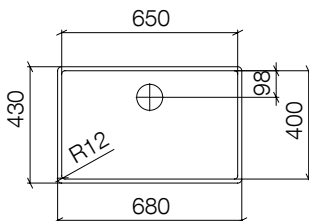

Required miscellaneous

Pop-up waste and overflow with electronic control

- 3/2" electronic drain valve (TouchFlow)

For details and miscellaneous, see page 142.

			EUR
Stainless Steel	38 550 003-85		939.50

			EUR
Stainless Steel	38 551 003-85		1,185.90

			EUR
Stainless Steel	10 400 003-85		138.00

			EUR
Stainless Steel	10 405 003-85		236.50

			EUR
Stainless Steel	10 410 003-85		287.30

38 650 003