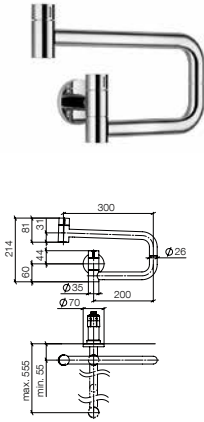

30 805 875

TARA ULTRA

POT FILLER Cold-water valve

- 500 mm projection
- pivoting spout
- laminar flow
- max. flow 5.7 l/min at 3 bar flow pressure
- lead-free

Required miscellaneous

POT FILLER Concealed wall elbow

- min. recess depth 80 mm
- max. recess depth 125 mm

For details and miscellaneous, see page 144.

Recommended miscellaneous

Aerator laminar with slit Laminar flow M24x1

- to increase flow rate to 11 l/min at 3 bar flow pressure

EUR

Chrome	30 805 875-00	1,230.50
Brushed Chrome	30 805 875-93	1,599.70
Platinum	30 805 875-08	1,968.80
Brushed Platinum	30 805 875-06	1,968.80
Durabron (23kt Gold)	30 805 875-09	2,461.00
Brushed Durabron (23kt Gold)	30 805 875-28	2,461.00
Brushed Dark Platinum	30 805 875-99	1,839.20
Champagne (22kt Gold)	30 805 875-47	2,461.00
Brushed Champagne (23kt Gold)	30 805 875-46	2,461.00
Dark Chrome	30 805 875-19	1,845.80

EUR

Concealed rough parts	35 087 970 90	173.20

EUR

Chrome	90 23 01 026 03-00	47.00
Platinum	90 23 01 026 03-08	60.00
Brushed Platinum	90 23 01 026 03-06	68.00
Brushed Durabron (23kt Gold)	90 23 01 026 03-28	71.00
Brushed Dark Platinum	90 23 01 026 03-99	70.00