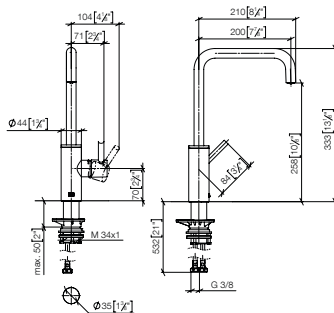

33 800 861

Single-lever mixer

- 200 mm projection
- pivotable spout 360°
- air-enriched flow
- max. flow 8 l/min at 3 bar flow pressure
- lead-free

Recommended miscellaneous

Dispenser without rosette

For details and miscellaneous, see page 132.

		EUR
Chrome	33 800 861-00	731.90
Brushed Chrome	33 800 861-93	951.50
Platinum	33 800 861-08	1,171.00
Brushed Platinum	33 800 861-06	1,171.00
Champagne (22kt Gold)	33 800 861-47	1,463.80
Brushed Champagne (23kt Gold)	33 800 861-46	1,463.80
Durabron (23kt Gold)	33 800 861-09	1,463.80
Brushed Durabron (23kt Gold)	33 800 861-28	1,463.80
Dark Chrome	33 800 861-19	1,097.90
Brushed Dark Platinum	33 800 861-99	1,317.40
Matte Black	33 800 861-33	988.10

Recommended miscellaneous

Dispenser without rosette

		EUR
Chrome	82 424 970-00	261.00
Brushed Chrome	82 424 970-93	339.30
Platinum	82 424 970-08	417.50
Brushed Platinum	82 424 970-06	417.50
Champagne (22kt Gold)	82 424 970-47	522.00
Brushed Champagne (23kt Gold)	82 424 970-46	522.00
Durabron (23kt Gold)	82 424 970-09	522.00
Brushed Durabron (23kt Gold)	82 424 970-28	522.00
Dark Chrome	82 424 970-19	391.60
Brushed Dark Platinum	82 424 970-99	469.70
Matte Black	82 424 970-33	352.30

Recommended miscellaneous

Strainer waste with control handle

For details and miscellaneous, see page 134.

		EUR
Chrome	10 712 970-00	184.00
Brushed Chrome	10 712 970-93	239.20
Platinum	10 712 970-08	294.30
Brushed Platinum	10 712 970-06	294.30
Champagne (22kt Gold)	10 712 970-47	368.00
Brushed Champagne (23kt Gold)	10 712 970-46	368.00
Durabron (23kt Gold)	10 712 970-09	368.00
Brushed Durabron (23kt Gold)	10 712 970-28	368.00
Dark Chrome	10 712 970-19	276.00
Brushed Dark Platinum	10 712 970-99	275.90
Matte Black	10 712 970-33	248.50

Recommended miscellaneous

Swivel limitation set

For details and miscellaneous, see page 143.

		EUR
	12 820 970 90	71.60