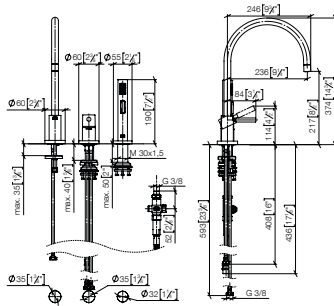

32 815 888 +
27 731 970

Two-hole mixer with individual rosettes with rinsing spray set

- 236 mm projection
- pivotable spout 360°
- air-enriched flow and spray flow
- fabric braided hose 1500 mm
- automatic spout/shower diverter
- sprayface with anti-scaling system
- max. flow 8.3 l/min at 3 bar flow pressure
- lead-free

Intrinsic protection against back flow.
Operating unit can be positioned freely.

		EUR
Chrome	1 x 32 815 888-00	1,021.80
	1 x 27 731 970-00	519.80
	Total price:	1,541.60
Brushed Chrome	1 x 32 815 888-93	1,328.30
	1 x 27 731 970-93	675.70
	Total price:	2,004.00
Platinum	1 x 32 815 888-08	1,634.90
	1 x 27 731 970-08	831.70
	Total price:	2,466.60
Brushed Platinum	1 x 32 815 888-06	1,634.90
	1 x 27 731 970-06	831.70
	Total price:	2,466.60
Champagne (22kt Gold)	1 x 32 815 888-47	2,043.60
	1 x 27 731 970-47	1,039.60
	Total price:	3,083.20
Brushed Champagne (23kt Gold)	1 x 32 815 888-46	2,043.60
	1 x 27 731 970-46	1,039.60
	Total price:	3,083.20
Durabronze (23kt Gold)	1 x 32 815 888-09	2,043.60
	1 x 27 731 970-09	1,039.60
	Total price:	3,083.20
Brushed Durabronze (23kt Gold)	1 x 32 815 888-28	2,043.60
	1 x 27 731 970-28	1,039.60
	Total price:	3,083.20
Dark Chrome	1 x 32 815 888-19	1,532.70
	1 x 27 731 970-19	779.70
	Total price:	2,312.40
Brushed Dark Platinum	1 x 32 815 888-99	1,532.70
	1 x 27 731 970-99	779.70
	Total price:	2,312.40
Matte Black	1 x 32 815 888-33	1,379.40
	1 x 27 731 970-33	701.70
	Total price:	2,081.10

Recommended miscellaneous		EUR
Dispenser with rosette	Chrome	82 444 970-00 284.30

For details and miscellaneous, see page 132.

Recommended miscellaneous		EUR
Strainer waste with control handle	Chrome	10 710 970-00 184.00

For details and miscellaneous, see page 135.

Recommended miscellaneous		EUR
Swivel limitation set		12 820 970 90 71.00

For details and miscellaneous, see page 143.