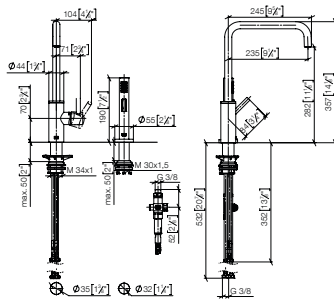

33 826 861 +
27 731 970

Single-lever mixer with rinsing spray set

- 235 mm projection
- pivotable spout 360°
- air-enriched flow and spray flow
- fabric braided hose 1500 mm
- automatic spout/shower diverter
- sprayface with anti-scaling system
- max. flow 8 l/min at 3 bar flow pressure
- lead-free

Intrinsic protection against back flow.

			EUR
Chrome	1 x 33 826 861-00		783.90
	1 x 27 731 970-00		519.80
	Total price:		1,303.70
Brushed Chrome	1 x 33 826 861-93		1,019.10
	1 x 27 731 970-93		675.70
	Total price:		1,694.80
Platinum	1 x 33 826 861-08		1,254.20
	1 x 27 731 970-08		831.70
	Total price:		2,085.90
Brushed Platinum	1 x 33 826 861-06		1,254.20
	1 x 27 731 970-06		831.70
	Total price:		2,085.90
Champagne (22kt Gold)	1 x 33 826 861-47		1,567.80
	1 x 27 731 970-47		1,039.60
	Total price:		2,607.40
Brushed Champagne (23kt Gold)	1 x 33 826 861-46		1,567.80
	1 x 27 731 970-46		1,039.60
	Total price:		2,607.40
Durabronze (23kt Gold)	1 x 33 826 861-09		1,567.80
	1 x 27 731 970-09		1,039.60
	Total price:		2,607.40
Brushed Durabronze (23kt Gold)	1 x 33 826 861-28		1,567.80
	1 x 27 731 970-28		1,039.60
	Total price:		2,607.40
Dark Chrome	1 x 33 826 861-19		1,175.90
	1 x 27 731 970-19		779.70
	Total price:		1,955.60
Brushed Dark Platinum	1 x 33 826 861-99		1,411.00
	1 x 27 731 970-99		779.70
	Total price:		2,190.70
Matte Black	1 x 33 826 861-33		1,058.30
	1 x 27 731 970-33		701.70
	Total price:		1,760.00

Recommended miscellaneous

			EUR
Dispenser with rosette	Chrome	82 444 970-00	284.30

For details and miscellaneous, see page 132.

Recommended miscellaneous

			EUR
Strainer waste with control handle	Chrome	10 710 970-00	184.00

For details and miscellaneous, see page 135.

Recommended miscellaneous

			EUR
Swivel limitation set		12 820 970 90	71.00

For details and miscellaneous, see page 143.