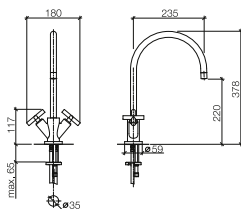

Recommended miscellaneous

Dispenser with rosette

For details and miscellaneous, see page 132.

Recommended miscellaneous

Strainer waste with control handle

For details and miscellaneous, see page 135.

		EUR
Chrome	22 815 892-00	580.30
Brushed Chrome	22 815 892-93	754.40
Platinum	22 815 892-08	928.50
Brushed Platinum	22 815 892-06	928.50
Champagne (22kt Gold)	22 815 892-47	1,160.60
Brushed Champagne (23kt Gold)	22 815 892-46	1,160.60
Durabron (23kt Gold)	22 815 892-09	1,160.60
Brushed Durabron (23kt Gold)	22 815 892-28	1,160.60
Dark Chrome	22 815 892-19	870.50
Brushed Dark Platinum	22 815 892-99	870.50
Matte Black	22 815 892-33	783.40

		EUR
Chrome	82 444 970-00	284.30
Brushed Chrome	82 444 970-93	369.60
Platinum	82 444 970-08	454.90
Brushed Platinum	82 444 970-06	454.90
Champagne (22kt Gold)	82 444 970-47	568.60
Brushed Champagne (23kt Gold)	82 444 970-46	568.60
Durabron (23kt Gold)	82 444 970-09	568.60
Brushed Durabron (23kt Gold)	82 444 970-28	568.60
Dark Chrome	82 444 970-19	426.50
Brushed Dark Platinum	82 444 970-99	426.50
Matte Black	82 444 970-33	383.80

		EUR
Chrome	10 710 970-00	184.00
Brushed Chrome	10 710 970-93	239.20
Platinum	10 710 970-08	294.30
Brushed Platinum	10 710 970-06	294.30
Champagne (22kt Gold)	10 710 970-47	368.00
Brushed Champagne (23kt Gold)	10 710 970-46	368.00
Durabron (23kt Gold)	10 710 970-09	368.00
Brushed Durabron (23kt Gold)	10 710 970-28	368.00
Dark Chrome	10 710 970-19	276.00
Brushed Dark Platinum	10 710 970-99	275.90
Matte Black	10 710 970-33	248.50