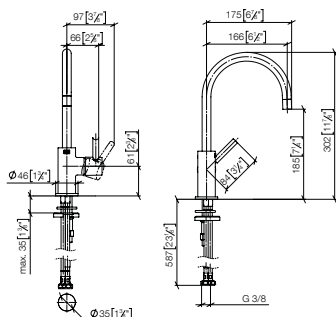

BAR TAP Single-lever mixer

- 166 mm projection
- pivotable spout 360°
- laminar flow
- max. flow 8.3 l/min at 3 bar flow pressure
- lead-free

Recommended miscellaneous

Dispenser with rosette

For details and miscellaneous, see page 132.

		EUR
Chrome	33 805 888-00	744.40
Brushed Chrome	33 805 888-93	967.70
Platinum	33 805 888-08	1,191.00
Brushed Platinum	33 805 888-06	1,191.00
Champagne (22kt Gold)	33 805 888-47	1,488.80
Brushed Champagne (23kt Gold)	33 805 888-46	1,488.80
Durabron (23kt Gold)	33 805 888-09	1,488.80
Brushed Durabron (23kt Gold)	33 805 888-28	1,488.80
Dark Chrome	33 805 888-19	1,116.60
Brushed Dark Platinum	33 805 888-99	1,116.60
Matte Black	33 805 888-33	1,004.90

Recommended miscellaneous

Dispenser with rosette

		EUR
Chrome	82 444 970-00	284.30
Brushed Chrome	82 444 970-93	369.60
Platinum	82 444 970-08	454.90
Brushed Platinum	82 444 970-06	454.90
Champagne (22kt Gold)	82 444 970-47	568.60
Brushed Champagne (23kt Gold)	82 444 970-46	568.60
Durabron (23kt Gold)	82 444 970-09	568.60
Brushed Durabron (23kt Gold)	82 444 970-28	568.60
Dark Chrome	82 444 970-19	426.50
Brushed Dark Platinum	82 444 970-99	426.50
Matte Black	82 444 970-33	383.80

Recommended miscellaneous

Strainer waste with control handle

For details and miscellaneous, see page 135.

		EUR
Chrome	10 710 970-00	184.00
Brushed Chrome	10 710 970-93	239.20
Platinum	10 710 970-08	294.30
Brushed Platinum	10 710 970-06	294.30
Champagne (22kt Gold)	10 710 970-47	368.00
Brushed Champagne (23kt Gold)	10 710 970-46	368.00
Durabron (23kt Gold)	10 710 970-09	368.00
Brushed Durabron (23kt Gold)	10 710 970-28	368.00
Dark Chrome	10 710 970-19	276.00
Brushed Dark Platinum	10 710 970-99	275.90
Matte Black	10 710 970-33	248.50

Recommended miscellaneous

Swivel limitation set

For details and miscellaneous, see page 143.

		EUR
	12 820 970 90	71.60