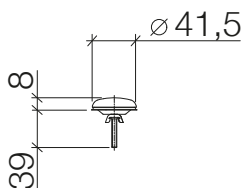

10 710 970

Strainer waste with control handle

- control for single basin
- including adapter for Bowden cable

Goes with ELIO, MEM, META SQUARE, TARA and TARA ULTRA

		EUR
Chrome	10 710 970-00	184.00
Brushed Chrome	10 710 970-93	239.20
Platinum	10 710 970-08	294.30
Brushed Platinum	10 710 970-06	294.30
Champagne (22kt Gold)	10 710 970-47	368.00
Brushed Champagne (23kt Gold)	10 710 970-46	368.00
Durabross (23kt Gold)	10 710 970-09	368.00
Brushed Durabross (23kt Gold)	10 710 970-28	368.00
Dark Chrome	10 710 970-19	276.00
Brushed Dark Platinum	10 710 970-99	275.90
Matte Black	10 710 970-33	248.50

10 711 970

Strainer waste with control handle

- control for single basin
- including adapter for Bowden cable

Goes with LOT

		EUR
Chrome	10 711 970-00	184.00
Brushed Chrome	10 711 970-93	239.20
Platinum	10 711 970-08	294.30
Brushed Platinum	10 711 970-06	294.30
Champagne (22kt Gold)	10 711 970-47	368.00
Brushed Champagne (23kt Gold)	10 711 970-46	368.00
Durabross (23kt Gold)	10 711 970-09	368.00
Brushed Durabross (23kt Gold)	10 711 970-28	368.00
Dark Chrome	10 711 970-19	276.00
Brushed Dark Platinum	10 711 970-99	275.90
Matte Black	10 711 970-33	248.50

12 715 970

Cover for tap hole

		EUR
Chrome	12 715 970-00	40.90
Brushed Chrome	12 715 970-93	53.20
Platinum	12 715 970-08	65.40
Brushed Platinum	12 715 970-06	65.40
Champagne (22kt Gold)	12 715 970-47	81.80
Brushed Champagne (23kt Gold)	12 715 970-46	81.80
Durabross (23kt Gold)	12 715 970-09	81.80
Brushed Durabross (23kt Gold)	12 715 970-28	81.80
Dark Chrome	12 715 970-19	61.30
Brushed Dark Platinum	12 715 970-99	73.60
Matte Black	12 715 970-33	55.20