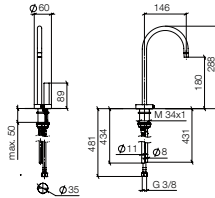

Required miscellaneous

Hot water tank incl. filter

12 892 970 90

EUR

1,112.80

For details and miscellaneous, see page 112.

		EUR
Chrome	17 861 875-00	1,093.40
Brushed Chrome	17 861 875-93	1,421.40
Platinum	17 861 875-08	1,749.40
Brushed Platinum	17 861 875-06	1,749.40
Champagne (22kt Gold)	17 861 875-47	2,186.80
Brushed Champagne (23kt Gold)	17 861 875-46	2,186.80
Durabronz (23kt Gold)	17 861 875-09	2,186.80
Brushed Durabronz (23kt Gold)	17 861 875-28	2,186.80
Dark Chrome	17 861 875-19	1,640.10
Brushed Dark Platinum	17 861 875-99	1,640.00
Matte Black	17 861 875-33	1,475.80