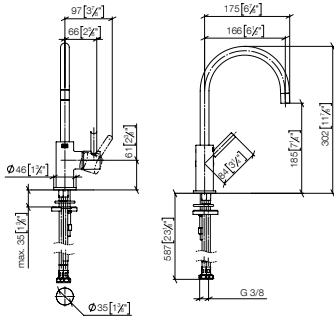

Recommended miscellaneous

**Dispenser with rosette**

For details and miscellaneous, see page 132.

		EUR
Chrome	33 805 888-00	744.40
Brushed Chrome	33 805 888-93	967.70
Platinum	33 805 888-08	1,191.00
Brushed Platinum	33 805 888-06	1,488.80
Champagne (22kt Gold)	33 805 888-47	1,488.80
Brushed Champagne (23kt Gold)	33 805 888-46	1,488.80
Durabron (23kt Gold)	33 805 888-09	1,488.80
Brushed Durabron (23kt Gold)	33 805 888-28	1,488.80
Dark Chrome	33 805 888-19	1,116.60
Brushed Dark Platinum	33 805 888-99	1,116.60
Matte Black	33 805 888-33	1,004.90