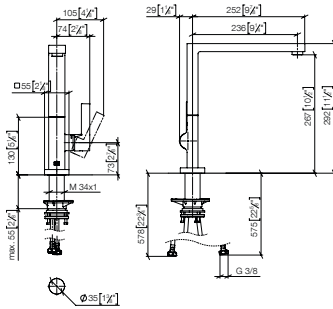

33 800 680

Single-lever mixer

- 236 mm projection
- pivotable spout 360°
- air-enriched flow
- max. flow 8 l/min at 3 bar flow pressure
- lead-free

Recommended miscellaneous

Dispenser with rosette

For details and miscellaneous, see page 133.

Recommended miscellaneous

Strainer waste with control handle

For details and miscellaneous, see page 135.

		EUR
Chrome	33 800 680-00	1,374.30
Platinum	33 800 680-08	2,198.90
Brushed Platinum	33 800 680-06	2,198.90
Champagne (22kt Gold)	33 800 680-47	2,748.60
Brushed Champagne (23kt Gold)	33 800 680-46	2,748.60
Brushed Durabronze (23kt Gold)	33 800 680-28	2,748.60
Dark Chrome	33 800 680-19	2,061.50
Brushed Dark Platinum	33 800 680-99	2,061.50

		EUR
Chrome	82 439 970-00	325.20
Platinum	82 439 970-08	510.10
Brushed Platinum	82 439 970-06	510.10
Champagne (22kt Gold)	82 439 970-47	650.40
Brushed Champagne (23kt Gold)	82 439 970-46	650.40
Brushed Durabronze (23kt Gold)	82 439 970-28	650.40
Dark Chrome	82 439 970-19	487.80
Brushed Dark Platinum	82 439 970-99	585.50

		EUR
Chrome	10 711 970-00	184.00
Platinum	10 711 970-08	294.30
Brushed Platinum	10 711 970-06	294.30
Champagne (22kt Gold)	10 711 970-47	368.00
Brushed Champagne (23kt Gold)	10 711 970-46	368.00
Brushed Durabronze (23kt Gold)	10 711 970-28	368.00
Dark Chrome	10 711 970-19	276.00
Brushed Dark Platinum	10 711 970-99	275.90