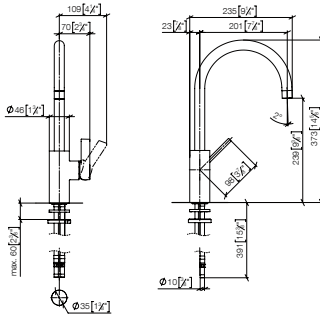

33 800 875

Single-lever mixer

- 201 mm projection
- pivotable spout 360°
- air-enriched flow
- max. flow 8 l/min at 3 bar flow pressure
- lead-free

EUR

Chrome	33 800 875-00	678.00
Brushed Chrome	33 800 875-93	881.40
Platinum	33 800 875-08	1,085.00
Brushed Platinum	33 800 875-06	1,085.00
Champagne (22kt Gold)	33 800 875-47	1,356.00
Brushed Champagne (23kt Gold)	33 800 875-46	1,356.00
Durabron (23kt Gold)	33 800 875-09	1,356.00
Brushed Durabron (23kt Gold)	33 800 875-28	1,356.00
Dark Chrome	33 800 875-19	1,017.00
Brushed Dark Platinum	33 800 875-99	1,017.00
Matte Black	33 800 875-33	915.30

Recommended miscellaneous

EUR

Dispenser without rosette

Chrome	82 424 970-00	261.00
Brushed Chrome	82 424 970-93	339.30
Platinum	82 424 970-08	417.50
Brushed Platinum	82 424 970-06	417.50
Champagne (22kt Gold)	82 424 970-47	522.00
Brushed Champagne (23kt Gold)	82 424 970-46	522.00
Durabron (23kt Gold)	82 424 970-09	522.00
Brushed Durabron (23kt Gold)	82 424 970-28	522.00
Dark Chrome	82 424 970-19	391.60
Brushed Dark Platinum	82 424 970-99	469.70
Matte Black	82 424 970-33	352.30

For details and miscellaneous, see page 132.

Recommended miscellaneous

EUR

Strainer waste with control handle

Chrome	10 712 970-00	184.00
Brushed Chrome	10 712 970-93	239.20
Platinum	10 712 970-08	294.30
Brushed Platinum	10 712 970-06	294.30
Champagne (22kt Gold)	10 712 970-47	368.00
Brushed Champagne (23kt Gold)	10 712 970-46	368.00
Durabron (23kt Gold)	10 712 970-09	368.00
Brushed Durabron (23kt Gold)	10 712 970-28	368.00
Dark Chrome	10 712 970-19	276.00
Brushed Dark Platinum	10 712 970-99	275.90
Matte Black	10 712 970-33	248.50

For details and miscellaneous, see page 134.