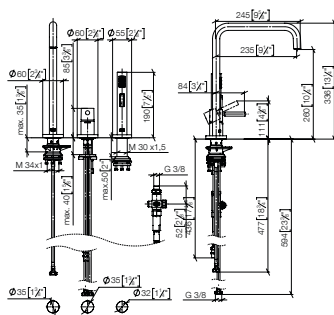

32 815 861 +
27 731 970

Two-hole mixer with individual rosettes with rinsing spray set

- 235 mm projection
- pivotable spout 360°
- air-enriched flow and spray flow
- fabric braided hose 1500 mm
- automatic spout/shower diverter
- sprayface with anti-scaling system
- max. flow 8 l/min at 3 bar flow pressure
- lead-free

Intrinsic protection against back flow.
Operating unit can be positioned freely.

		EUR
Chrome	1 x 32 815 861-00	934.00
	1 x 27 731 970-00	519.80
Total price:		1,453.80
Brushed Chrome	1 x 32 815 861-93	1,214.20
	1 x 27 731 970-93	675.70
Total price:		1,889.90
Platinum	1 x 32 815 861-08	1,494.40
	1 x 27 731 970-08	831.70
Total price:		2,326.10
Brushed Platinum	1 x 32 815 861-06	1,494.40
	1 x 27 731 970-06	831.70
Total price:		2,326.10
Champagne (22kt Gold)	1 x 32 815 861-47	1,868.00
	1 x 27 731 970-47	1,039.60
Total price:		2,907.60
Brushed Champagne (23kt Gold)	1 x 32 815 861-46	1,868.00
	1 x 27 731 970-46	1,039.60
Total price:		2,907.60
Durabronz (23kt Gold)	1 x 32 815 861-09	1,868.00
	1 x 27 731 970-09	1,039.60
Total price:		2,907.60
Brushed Durabronz (23kt Gold)	1 x 32 815 861-28	1,868.00
	1 x 27 731 970-28	1,039.60
Total price:		2,907.60
Dark Chrome	1 x 32 815 861-19	1,401.00
	1 x 27 731 970-19	779.70
Total price:		2,180.70
Brushed Dark Platinum	1 x 32 815 861-99	1,681.20
	1 x 27 731 970-99	779.70
Total price:		2,460.90
Matte Black	1 x 32 815 861-33	1,260.90
	1 x 27 731 970-33	701.70
Total price:		1,962.60

Recommended miscellaneous

		EUR
Dispenser with rosette	Chrome	82 444 970-00 284.30

For details and miscellaneous, see page 132.

Recommended miscellaneous

		EUR
Strainer waste with control handle	Chrome	10 710 970-00 184.00

For details and miscellaneous, see page 135.

Recommended miscellaneous

		EUR
Swivel limitation set		12 820 970 00 71.60

For details and miscellaneous, see page 143.