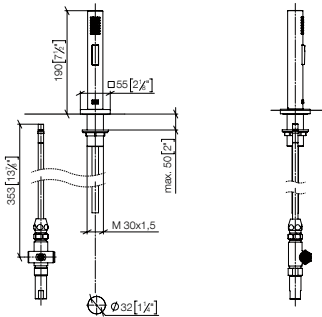

27 731 970

Rinsing spray set

- with round rosette
- spray flow
- automatic spout/shower diverter
- fabric braided hose 1500 mm
- sprayface with anti-scaling system
- lead-free

for combining with fittings of the ELIO, MEM, META SQUARE, TARA and TARA ULTRA series
Intrinsic protection against back flow.

EUR

Chrome	27 731 970-00	519.80
Brushed Chrome	27 731 970-93	675.70
Platinum	27 731 970-08	831.70
Brushed Platinum	27 731 970-06	831.70
Champagne (22kt Gold)	27 731 970-47	1,039.60
Brushed Champagne (23kt Gold)	27 731 970-46	1,039.60
Durabronz (23kt Gold)	27 731 970-09	1,039.60
Brushed Durabronz (23kt Gold)	27 731 970-28	1,039.60
Dark Chrome	27 731 970-19	779.70
Brushed Dark Platinum	27 731 970-99	779.70
Matte Black	27 731 970-33	701.70

27 722 970

Rinsing spray set

- with angular rosette
- spray flow
- automatic spout/shower diverter
- fabric braided hose 1500 mm
- sprayface with anti-scaling system
- lead-free

for combination with fittings in the LOT series
Intrinsic protection against back flow.

EUR

Chrome	27 722 970-00	563.70
Brushed Chrome	27 722 970-93	732.80
Platinum	27 722 970-08	901.70
Brushed Platinum	27 722 970-06	901.70
Champagne (22kt Gold)	27 722 970-47	1,127.40
Brushed Champagne (23kt Gold)	27 722 970-46	1,127.40
Durabronz (23kt Gold)	27 722 970-09	1,127.40
Brushed Durabronz (23kt Gold)	27 722 970-28	1,127.40
Dark Chrome	27 722 970-19	845.60
Brushed Dark Platinum	27 722 970-99	845.30