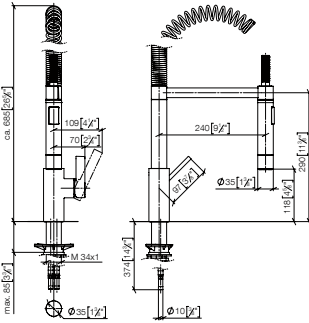

Profi single-lever mixer Sieger Design

33 860 875

TARA ULTRA

Profi single-lever mixer

- 240 mm projection
- pivotable 360°
- air-enriched flow and spray flow
- sprayface with anti-scaling system
- max. flow 8 l/min at 3 bar flow pressure
- lead-free

Intrinsic protection against back flow.

Recommended miscellaneous

Dispenser without rosette

For details and miscellaneous, see page 132.

Recommended miscellaneous

Strainer waste with control handle

For details and miscellaneous, see page 134.

EUR

Chrome	33 860 875-00	1,444.90
Brushed Chrome	33 860 875-93	1,878.40
Platinum	33 860 875-08	2,311.80
Brushed Platinum	33 860 875-06	2,311.80

EUR

Chrome	82 424 970-00	261.00
Brushed Chrome	82 424 970-93	339.30
Platinum	82 424 970-08	417.50
Brushed Platinum	82 424 970-06	417.50

EUR

Chrome	10 712 970-00	184.00
Brushed Chrome	10 712 970-93	239.20
Platinum	10 712 970-08	294.30
Brushed Platinum	10 712 970-06	294.30