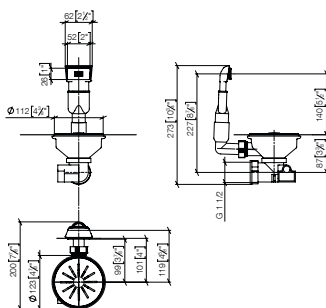

Generic miscellaneous

84 700 000

Cutting board

- plastic 440 x 440 x 30 mm
- non-slip
- kind to knives
- dishwasher-safe
- for placing over the sink
- pack with colour marking pegs (black, red, blue, green, yellow)
- can be combined with all Water Units

black

84 700 000-13

EUR
310.90

84 700 000

Cutting board

- wood 440 x 440 x 30 mm
- oiled oak
- non-slip
- kind to knives
- not dishwasher-safe
- for placing over the sink
- pack with colour marking pegs (black, red, blue, green, yellow)
- can be combined with all Water Units

oak

84 700 000-48

EUR
467.70

10 400 003

Pop-up waste and overflow closable by hand

- 3½" drain valve closable by hand
- concealed overflow
- strainer insert

Only suitable for combining with polished high-grade steel kitchen sinks.

Stainless Steel

10 400 003-85

EUR
138.00