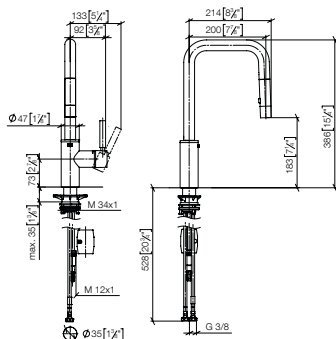

Single-lever mixer Pull-down with spray function

- 200 mm projection
- pivotable spout 360°
- laminar and spray flow
- 1800 mm metal shower hose
- sprayface with anti-scaling system
- max. flow 10.4 l/min at 3 bar flow pressure
- lead-free

Intrinsic protection against back flow.

Recommended miscellaneous

Dispenser without rosette

For details and miscellaneous, see page 132.

		EUR
Chrome	33 870 861-00	878.90
Brushed Chrome	33 870 861-93	1,142.60
Platinum	33 870 861-08	1,406.20
Brushed Platinum	33 870 861-06	1,406.20
Champagne (22kt Gold)	33 870 861-47	1,757.80
Brushed Champagne (23kt Gold)	33 870 861-46	1,757.80
Durabron (23kt Gold)	33 870 861-09	1,757.80
Brushed Durabron (23kt Gold)	33 870 861-28	1,757.80
Dark Chrome	33 870 861-19	1,318.40
Brushed Dark Platinum	33 870 861-99	1,582.00
Matte Black	33 870 861-33	1,186.50

Recommended miscellaneous

Dispenser without rosette

		EUR
Chrome	82 424 970-00	261.00
Brushed Chrome	82 424 970-93	339.30
Platinum	82 424 970-08	417.50
Brushed Platinum	82 424 970-06	417.50
Champagne (22kt Gold)	82 424 970-47	522.00
Brushed Champagne (23kt Gold)	82 424 970-46	522.00
Durabron (23kt Gold)	82 424 970-09	522.00
Brushed Durabron (23kt Gold)	82 424 970-28	522.00
Dark Chrome	82 424 970-19	391.60
Brushed Dark Platinum	82 424 970-99	469.70
Matte Black	82 424 970-33	352.30

Recommended miscellaneous

Strainer waste with control handle

For details and miscellaneous, see page 134.

		EUR
Chrome	10 712 970-00	184.00
Brushed Chrome	10 712 970-93	239.20
Platinum	10 712 970-08	294.30
Brushed Platinum	10 712 970-06	294.30
Champagne (22kt Gold)	10 712 970-47	368.00
Brushed Champagne (23kt Gold)	10 712 970-46	368.00
Durabron (23kt Gold)	10 712 970-09	368.00
Brushed Durabron (23kt Gold)	10 712 970-28	368.00
Dark Chrome	10 712 970-19	276.00
Brushed Dark Platinum	10 712 970-99	275.90
Matte Black	10 712 970-33	248.50

Recommended miscellaneous

Swivel limitation set

For details and miscellaneous, see page 144.

		EUR
	12 823 970 90	40.50