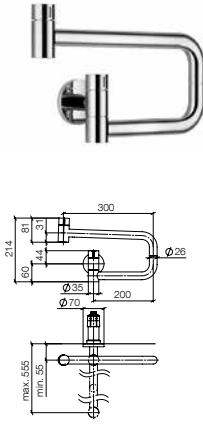

30 805 875

POT FILLER Cold-water valve

- 500 mm projection
- pivoting spout
- laminar flow
- max. flow 5.7 l/min at 3 bar flow pressure
- lead-free

Required miscellaneous

POT FILLER Concealed wall elbow

- min. recess depth 80 mm
- max. recess depth 125 mm

For details and miscellaneous, see page 144.

Recommended miscellaneous

Aerator laminar with slit Laminar flow M24x1

- to increase flow rate to 11 l/min at 3 bar flow pressure

		EUR
Chrome	30 805 875-00	1,230.50
Brushed Chrome	30 805 875-93	1,599.70
Platinum	30 805 875-08	1,968.80
Brushed Platinum	30 805 875-06	1,968.80
Champagne (22kt Gold)	30 805 875-47	2,461.00
Brushed Champagne (23kt Gold)	30 805 875-46	2,461.00
Durabron (23kt Gold)	30 805 875-09	2,461.00
Brushed Durabron (23kt Gold)	30 805 875-28	2,461.00
Dark Chrome	30 805 875-19	1,845.80
Brushed Dark Platinum	30 805 875-99	1,839.20

		EUR
Concealed rough parts	35 087 970 90	173.20

		EUR
Chrome	90 23 01 026 03-00	47.00
Platinum	90 23 01 026 03-08	60.00
Brushed Platinum	90 23 01 026 03-06	68.00
Brushed Durabron (23kt Gold)	90 23 01 026 03-28	71.00
Brushed Dark Platinum	90 23 01 026 03-99	70.00