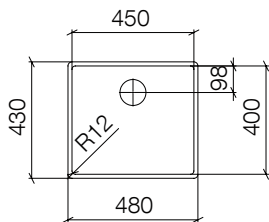

Pop-up waste and overflow with electronic control

- 3½" electronic drain valve (TouchFlow)

For details and miscellaneous, see page 142.

Stainless Steel	10 410 003-85	287.30

38 450 003