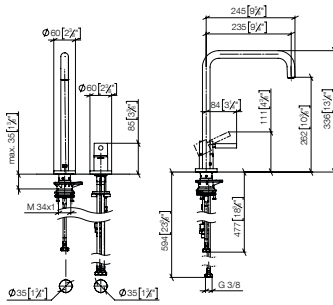

32 815 861

Two-hole mixer with individual rosettes

- 235 mm projection
- pivotable spout 360°
- air-enriched flow
- max. flow 8 l/min at 3 bar flow pressure
- lead-free

Operating unit can be positioned freely.

Recommended miscellaneous

Dispenser with rosette

For details and miscellaneous, see page 132.

Recommended miscellaneous

Strainer waste with control handle

For details and miscellaneous, see page 135.

Recommended miscellaneous

Swivel limitation set

For details and miscellaneous, see page 143.

		EUR
Chrome	32 815 861-00	934.00
Brushed Chrome	32 815 861-93	1,214.20
Platinum	32 815 861-08	1,494.40
Brushed Platinum	32 815 861-06	1,494.40
Champagne (22kt Gold)	32 815 861-47	1,868.00
Brushed Champagne (23kt Gold)	32 815 861-46	1,868.00
Durabron (23kt Gold)	32 815 861-09	1,868.00
Brushed Durabron (23kt Gold)	32 815 861-28	1,868.00
Dark Chrome	32 815 861-19	1,401.00
Brushed Dark Platinum	32 815 861-99	1,681.20
Matte Black	32 815 861-33	1,260.90

		EUR
Chrome	82 444 970-00	284.30
Brushed Chrome	82 444 970-93	369.60
Platinum	82 444 970-08	454.90
Brushed Platinum	82 444 970-06	454.90
Champagne (22kt Gold)	82 444 970-47	568.60
Brushed Champagne (23kt Gold)	82 444 970-46	568.60
Durabron (23kt Gold)	82 444 970-09	568.60
Brushed Durabron (23kt Gold)	82 444 970-28	568.60
Dark Chrome	82 444 970-19	426.50
Brushed Dark Platinum	82 444 970-99	426.50
Matte Black	82 444 970-33	383.80

		EUR
Chrome	10 710 970-00	184.00
Brushed Chrome	10 710 970-93	239.20
Platinum	10 710 970-08	294.30
Brushed Platinum	10 710 970-06	294.30
Champagne (22kt Gold)	10 710 970-47	368.00
Brushed Champagne (23kt Gold)	10 710 970-46	368.00
Durabron (23kt Gold)	10 710 970-09	368.00
Brushed Durabron (23kt Gold)	10 710 970-28	368.00
Dark Chrome	10 710 970-19	276.00
Brushed Dark Platinum	10 710 970-99	275.90
Matte Black	10 710 970-33	248.50

		EUR
	12 820 970 90	71.60