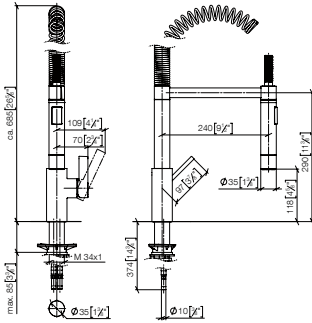

33 860 875

Profi single-lever mixer

- 240 mm projection
- pivotable 360°
- air-enriched flow and spray flow
- sprayface with anti-scaling system
- max. flow 8 l/min at 3 bar flow pressure
- lead-free

Intrinsic protection against back flow.

		EUR
Chrome	33 860 875-00	1,444.90
Brushed Chrome	33 860 875-93	1,878.40
Platinum	33 860 875-08	2,311.80
Brushed Platinum	33 860 875-06	2,311.80

Recommended miscellaneous

Dispenser without rosette

For details and miscellaneous, see page 132.

		EUR
Chrome	82 424 970-00	261.00
Brushed Chrome	82 424 970-93	339.30
Platinum	82 424 970-08	417.50
Brushed Platinum	82 424 970-06	417.50

Recommended miscellaneous

Strainer waste with control handle

For details and miscellaneous, see page 134.

		EUR
Chrome	10 712 970-00	184.00
Brushed Chrome	10 712 970-93	239.20
Platinum	10 712 970-08	294.30
Brushed Platinum	10 712 970-06	294.30