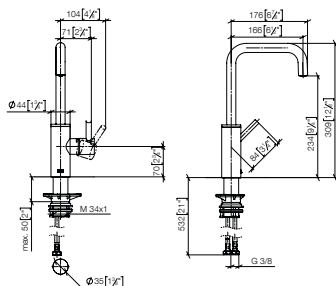

33 805 861

BAR TAP Single-lever mixer

- 166 mm projection
- pivotable spout 360°
- air-enriched flow
- max. flow 8 l/min at 3 bar flow pressure
- lead-free

Recommended miscellaneous

Dispenser without rosette

For details and miscellaneous, see page 132.

		EUR
Chrome	33 805 861-00	684.10
Brushed Chrome	33 805 861-93	889.30
Platinum	33 805 861-08	1,094.60
Brushed Platinum	33 805 861-06	1,094.60
Champagne (22kt Gold)	33 805 861-47	1,368.20
Brushed Champagne (23kt Gold)	33 805 861-46	1,368.20
Durabron (23kt Gold)	33 805 861-09	1,368.20
Brushed Durabron (23kt Gold)	33 805 861-28	1,368.20
Dark Chrome	33 805 861-19	1,026.20
Brushed Dark Platinum	33 805 861-99	1,231.40
Matte Black	33 805 861-33	923.50

Recommended miscellaneous

		EUR
Chrome	82 424 970-00	261.00
Brushed Chrome	82 424 970-93	339.30
Platinum	82 424 970-08	417.50
Brushed Platinum	82 424 970-06	417.50
Champagne (22kt Gold)	82 424 970-47	522.00
Brushed Champagne (23kt Gold)	82 424 970-46	522.00
Durabron (23kt Gold)	82 424 970-09	522.00
Brushed Durabron (23kt Gold)	82 424 970-28	522.00
Dark Chrome	82 424 970-19	391.60
Brushed Dark Platinum	82 424 970-99	469.70
Matte Black	82 424 970-33	352.30

Recommended miscellaneous

Strainer waste with control handle

For details and miscellaneous, see page 134.

		EUR
Chrome	10 712 970-00	184.00
Brushed Chrome	10 712 970-93	239.20
Platinum	10 712 970-08	294.30
Brushed Platinum	10 712 970-06	294.30
Champagne (22kt Gold)	10 712 970-47	368.00
Brushed Champagne (23kt Gold)	10 712 970-46	368.00
Durabron (23kt Gold)	10 712 970-09	368.00
Brushed Durabron (23kt Gold)	10 712 970-28	368.00
Dark Chrome	10 712 970-19	276.00
Brushed Dark Platinum	10 712 970-99	275.90
Matte Black	10 712 970-33	248.50

Recommended miscellaneous

Swivel limitation set

For details and miscellaneous, see page 143.

		EUR
	12 820 970 90	71.60