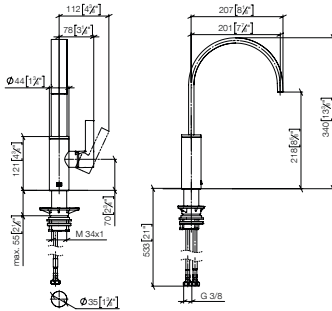

33 800 682

Single-lever mixer

- 201 mm projection
- pivotable spout 360°
- air-enriched flow
- max. flow 10 l/min at 3 bar flow pressure
- lead-free

Recommended miscellaneous

Dispenser without rosette

For details and miscellaneous, see page 132.

		EUR
Chrome	33 800 682-00	977.40
Brushed Chrome	33 800 682-93	1,270.60
Platinum	33 800 682-08	1,563.80
Brushed Platinum	33 800 682-06	1,563.80
Champagne (22kt Gold)	33 800 682-47	1,954.80
Brushed Champagne (23kt Gold)	33 800 682-46	1,954.80
Durabron (23kt Gold)	33 800 682-09	1,954.80
Brushed Durabron (23kt Gold)	33 800 682-28	1,954.80
Dark Chrome	33 800 682-19	1,466.10
Brushed Dark Platinum	33 800 682-99	1,466.10
Matte Black	33 800 682-33	1,319.50

Recommended miscellaneous

Dispenser without rosette

		EUR
Chrome	82 424 970-00	261.00
Brushed Chrome	82 424 970-93	339.30
Platinum	82 424 970-08	417.50
Brushed Platinum	82 424 970-06	417.50
Champagne (22kt Gold)	82 424 970-47	522.00
Brushed Champagne (23kt Gold)	82 424 970-46	522.00
Durabron (23kt Gold)	82 424 970-09	522.00
Brushed Durabron (23kt Gold)	82 424 970-28	522.00
Dark Chrome	82 424 970-19	391.60
Brushed Dark Platinum	82 424 970-99	469.70
Matte Black	82 424 970-33	352.30

Recommended miscellaneous

Strainer waste with control handle

For details and miscellaneous, see page 134.

		EUR
Chrome	10 712 970-00	184.00
Brushed Chrome	10 712 970-93	239.20
Platinum	10 712 970-08	294.30
Brushed Platinum	10 712 970-06	294.30
Champagne (22kt Gold)	10 712 970-47	368.00
Brushed Champagne (23kt Gold)	10 712 970-46	368.00
Durabron (23kt Gold)	10 712 970-09	368.00
Brushed Durabron (23kt Gold)	10 712 970-28	368.00
Dark Chrome	10 712 970-19	276.00
Brushed Dark Platinum	10 712 970-99	275.90
Matte Black	10 712 970-33	248.50

Recommended miscellaneous

Swivel limitation set

For details and miscellaneous, see page 143.

		EUR
	12 820 970 90	71.60