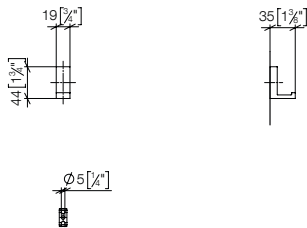

Hooks

- width 19 mm
- 35 mm projection

Goes with LOT

		EUR
Chrome	83 251 780-00	109.20
Platinum	83 251 780-08	174.70
Brushed Platinum	83 251 780-06	174.70
Champagne (22kt Gold)	83 251 780-47	218.40
Brushed Champagne (23kt Gold)	83 251 780-46	218.40
Brushed Durabron (23kt Gold)	83 251 780-28	218.40
Dark Chrome	83 251 780-19	163.80
Brushed Dark Platinum	83 251 780-99	196.70

83 060 979