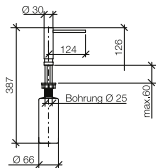

Generic miscellaneous

82 424 970

Dispenser without rosette

- 124 mm projection
- 500 ml bottle
- can be filled from the top
- rotating pump head
- width 30 mm

Goes with ELIO, ENO, META SQUARE, SYNC, TARA ULTRA and MEM

		EUR
Chrome	82 424 970-00	261.00
Brushed Chrome	82 424 970-93	339.30
Platinum	82 424 970-08	417.50
Brushed Platinum	82 424 970-06	417.50
Champagne (22kt Gold)	82 424 970-47	522.00
Brushed Champagne (23kt Gold)	82 424 970-46	522.00
Durabronz (23kt Gold)	82 424 970-09	522.00
Brushed Durabronz (23kt Gold)	82 424 970-28	522.00
Dark Chrome	82 424 970-19	391.00
Brushed Dark Platinum	82 424 970-99	469.70
Matte Black	82 424 970-33	352.30

82 444 970

Dispenser with rosette

- 124 mm projection
- 500 ml bottle
- can be filled from the top
- rotating pump head

Goes with ELIO, MEM, META SQUARE, TARA and TARA ULTRA

		EUR
Chrome	82 444 970-00	284.30
Brushed Chrome	82 444 970-93	369.60
Platinum	82 444 970-08	454.90
Brushed Platinum	82 444 970-06	454.90
Champagne (22kt Gold)	82 444 970-47	568.60
Brushed Champagne (23kt Gold)	82 444 970-46	568.60
Durabronz (23kt Gold)	82 444 970-09	568.60
Brushed Durabronz (23kt Gold)	82 444 970-28	568.60
Dark Chrome	82 444 970-19	426.50
Matte Black	82 444 970-33	383.80
Brushed Dark Platinum	82 444 970-99	426.50