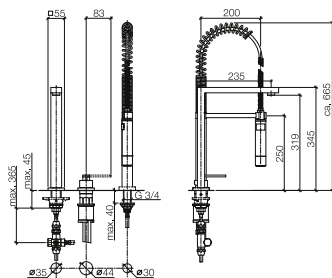

**Intrinsic protection against back flow.**  
Operating unit can be positioned freely.

		EUR
Chrome	1 x 32 800 680-00	1,693.90
	1 x 27 784 970-00	1,344.00
	<b>Total price:</b>	<b>3,037.90</b>
Platinum	1 x 32 800 680-08	2,710.20
	1 x 27 784 970-08	2,150.40
	<b>Total price:</b>	<b>4,860.60</b>
Brushed Platinum	1 x 32 800 680-06	2,710.20
	1 x 27 784 970-06	2,150.40
	<b>Total price:</b>	<b>4,860.60</b>