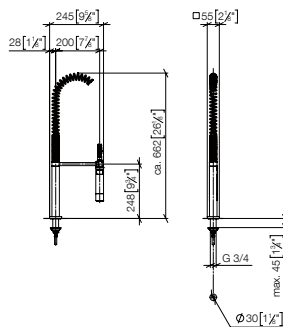

27 799 970

Profi spray set

- with round rosette
- spray flow
- automatic diverter for spout/Profi spray set
- sprayface with anti-scaling system
- lead-free

for combining with fittings of the ELIO, MEM, META SQUARE, TARA and TARA ULTRA series

Intrinsic protection against back flow.

		EUR
Chrome	27 799 970-00	1,268.70
Brushed Chrome	27 799 970-93	1,649.30
Platinum	27 799 970-08	2,029.90
Brushed Platinum	27 799 970-06	2,029.90

27 784 970

Profi spray set

- spray flow
- automatic diverter for spout/Profi spray set
- sprayface with anti-scaling system
- lead-free

for combination with fittings in the LOT series

Intrinsic protection against back flow.

		EUR
Chrome	27 784 970-00	1,344.00
Brushed Chrome	27 784 970-93	1,747.20
Platinum	27 784 970-08	2,150.40
Brushed Platinum	27 784 970-06	2,150.40