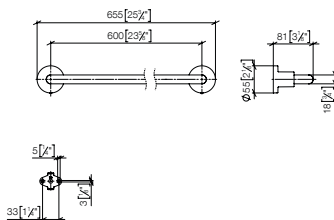

Towel bar

- gauge 600 mm
- width 655 mm
- 81 mm projection

Goes with TARA