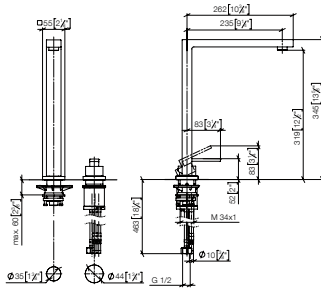

32 800 680

Two-hole mixer with individual rosettes

- 235 mm projection
- pivotable spout 360°
- air-enriched flow
- max. flow 8 l/min at 3 bar flow pressure
- lead-free

Operating unit can be positioned freely.

Recommended miscellaneous

Dispenser with rosette

For details and miscellaneous, see page 133.

Recommended miscellaneous

Strainer waste with control handle

For details and miscellaneous, see page 135.

EUR

		EUR
Chrome	32 800 680-00	1,693.90
Platinum	32 800 680-08	2,710.20
Brushed Platinum	32 800 680-06	2,710.20
Champagne (22kt Gold)	32 800 680-47	3,387.80
Brushed Champagne (23kt Gold)	32 800 680-46	3,387.80
Brushed Durabronz (23kt Gold)	32 800 680-28	3,387.80
Dark Chrome	32 800 680-19	2,540.90
Brushed Dark Platinum	32 800 680-99	2,540.90

EUR

		EUR
Chrome	82 439 970-00	325.20
Platinum	82 439 970-08	510.10
Brushed Platinum	82 439 970-06	510.10
Champagne (22kt Gold)	82 439 970-47	650.40
Brushed Champagne (23kt Gold)	82 439 970-46	650.40
Brushed Durabronz (23kt Gold)	82 439 970-28	650.40
Dark Chrome	82 439 970-19	487.80
Brushed Dark Platinum	82 439 970-99	585.50

EUR

		EUR
Chrome	10 711 970-00	184.00
Platinum	10 711 970-08	294.30
Brushed Platinum	10 711 970-06	294.30
Champagne (22kt Gold)	10 711 970-47	368.00
Brushed Champagne (23kt Gold)	10 711 970-46	368.00
Brushed Durabronz (23kt Gold)	10 711 970-28	368.00
Dark Chrome	10 711 970-19	276.00
Brushed Dark Platinum	10 711 970-99	275.90