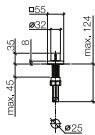

Strainer waste with control handle

- control for single basin
- including adapter for Bowden cable

Goes with ELIO, MEM, META SQUARE, TARA and TARA ULTRA

		EUR
Chrome	10 710 970-00	184.00
Brushed Chrome	10 710 970-93	239.20
Platinum	10 710 970-08	294.30
Brushed Platinum	10 710 970-06	294.30
Champagne (22kt Gold)	10 710 970-47	368.00
Brushed Champagne (23kt Gold)	10 710 970-46	368.00
Durabross (23kt Gold)	10 710 970-09	368.00
Brushed Durabross (23kt Gold)	10 710 970-28	368.00
Dark Chrome	10 710 970-19	276.00
Brushed Dark Platinum	10 710 970-99	275.90
Matte Black	10 710 970-33	248.50

10 711 970