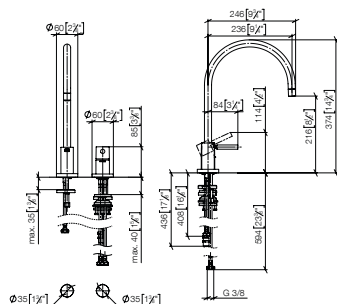

32 815 888

Two-hole mixer with individual rosettes

- 236 mm projection
- pivotable spout 360°
- air-enriched flow
- max. flow 8.3 l/min at 3 bar flow pressure
- lead-free

Operating unit can be positioned freely.

Recommended miscellaneous

Dispenser with rosette

For details and miscellaneous, see page 132.

Recommended miscellaneous

Strainer waste with control handle

For details and miscellaneous, see page 135.

Recommended miscellaneous

Swivel limitation set

For details and miscellaneous, see page 143.

EUR

Chrome	32 815 888-00	1,021.80
Brushed Chrome	32 815 888-93	1,328.30
Platinum	32 815 888-08	1,634.90
Brushed Platinum	32 815 888-06	1,634.90
Champagne (22kt Gold)	32 815 888-47	2,043.60
Brushed Champagne (23kt Gold)	32 815 888-46	2,043.60
Durabron (23kt Gold)	32 815 888-09	2,043.60
Brushed Durabron (23kt Gold)	32 815 888-28	2,043.60
Dark Chrome	32 815 888-19	1,532.70
Brushed Dark Platinum	32 815 888-99	1,532.70
Matte Black	32 815 888-33	1,379.40

EUR

Chrome	82 444 970-00	284.30
Brushed Chrome	82 444 970-93	369.60
Platinum	82 444 970-08	454.90
Brushed Platinum	82 444 970-06	454.90
Champagne (22kt Gold)	82 444 970-47	568.60
Brushed Champagne (23kt Gold)	82 444 970-46	568.60
Durabron (23kt Gold)	82 444 970-09	568.60
Brushed Durabron (23kt Gold)	82 444 970-28	568.60
Dark Chrome	82 444 970-19	426.50
Brushed Dark Platinum	82 444 970-99	426.50
Matte Black	82 444 970-33	383.80

EUR

Chrome	10 710 970-00	184.00
Brushed Chrome	10 710 970-93	239.20
Platinum	10 710 970-08	294.30
Brushed Platinum	10 710 970-06	294.30
Champagne (22kt Gold)	10 710 970-47	368.00
Brushed Champagne (23kt Gold)	10 710 970-46	368.00
Durabron (23kt Gold)	10 710 970-09	368.00
Brushed Durabron (23kt Gold)	10 710 970-28	368.00
Dark Chrome	10 710 970-19	276.00
Brushed Dark Platinum	10 710 970-99	275.90
Matte Black	10 710 970-33	248.50

EUR

12 820 970 90 71.60