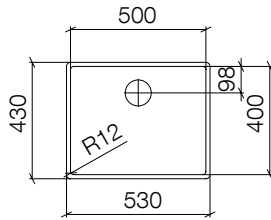

38 500 003

Single sink

- under-mounted
- 500 x 400 mm
- sink depth 175 mm
- suitable for base units 550 mm
- radius 12 mm

Drain and overflow set not included in the scope of supply. See Required miscellaneous.

			EUR
Stainless Steel	38 500 003-85		921.00

Product alternative

			EUR
Stainless Steel	38 501 003-85	• installation, on top or flush	1,164.80

Required miscellaneous

			EUR
Stainless Steel	10 400 003-85	Pop-up waste and overflow closable by hand • 3½" drain valve closable by hand	138.00
For details and miscellaneous, see page 140.			

Required miscellaneous

			EUR
Stainless Steel	10 405 003-85	Pop-up waste and overflow with knob • 3½" strainer waste valve	236.50
For details and miscellaneous, see page 141.			

Required miscellaneous

			EUR
Stainless Steel	10 410 003-85	Pop-up waste and overflow with electronic control • 3½" electronic drain valve (TouchFlow)	287.30
For details and miscellaneous, see page 142.