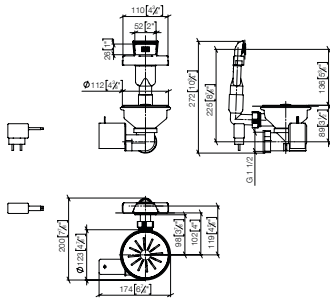

12 802 970

Extension set

1. for clamping depths > 45 mm to max. 85 mm
2. For combination with two-hole mixer
   32800680, 32805680, 32843680, 32800790
   only.

12 802 970 90

EUR
62.00

12 803 970

Extension set

1. for clamping depths > 45 mm to max. 85 mm
2. For combination with single-lever mixer
   33800790, 33800875, 33816875, 33818875,
   33810625, 33820625, 33800888, 33815888,
   33805875, 33800760.

12 803 970 90

EUR
78.70