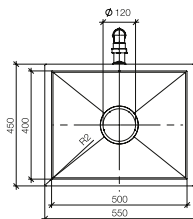

Single sink

- under-mounted
- 450 x 400 mm
- sink depth 175 mm
- Glazed steel sink and drain cover
- 3 1/2" closable strainer basket valve
- Including pop-up waste and overflow set
- attachment set
- suitable for base units 550 mm
- radius 2 mm

Not suitable for combining with strainer waste.

		EUR
Matte White	38 450 002-62	1,193.70
Matte Black	38 450 002-71	1,193.70

38 500 002