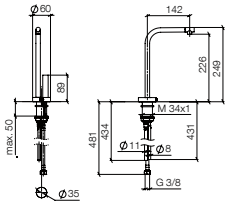

EUR
Chrome	17 861 790-00	1,273.90
Brushed Chrome	17 861 790-93	1,656.10
Platinum	17 861 790-08	2,038.20
Brushed Platinum	17 861 790-06	2,038.20
Brushed Durabronz (23kt Gold)	17 861 790-28	2,547.80
Dark Chrome	17 861 790-19	1,910.90
Brushed Dark Platinum	17 861 790-99	1,910.70

Required miscellaneous

Hot water tank incl. filter

12 892 970 90 1,112.80

For details and miscellaneous, see page 112.

EUR

Functions