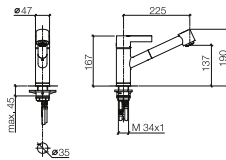

Recommended miscellaneous

Dispenser without rosette

For details and miscellaneous, see page 132.

Recommended miscellaneous

Strainer waste with control handle

For details and miscellaneous, see page 134.

		EUR
Chrome	33 870 760-00	672.30
Brushed Chrome	33 870 760-93	874.00
Platinum	33 870 760-08	1,075.70
Brushed Platinum	33 870 760-06	1,075.70
Champagne (22kt Gold)	33 870 760-47	1,344.60
Brushed Champagne (23kt Gold)	33 870 760-46	1,344.60
Brushed Durabronze (23kt Gold)	33 870 760-28	1,344.60
Dark Chrome	33 870 760-19	1,008.50
Brushed Dark Platinum	33 870 760-99	1,008.50

		EUR
Chrome	82 424 970-00	261.00
Brushed Chrome	82 424 970-93	339.30
Platinum	82 424 970-08	417.50
Brushed Platinum	82 424 970-06	417.50
Champagne (22kt Gold)	82 424 970-47	522.00
Brushed Champagne (23kt Gold)	82 424 970-46	522.00
Brushed Durabronze (23kt Gold)	82 424 970-28	522.00
Dark Chrome	82 424 970-19	391.60
Brushed Dark Platinum	82 424 970-99	469.70

		EUR
Chrome	10 712 970-00	184.00
Brushed Chrome	10 712 970-93	239.20
Platinum	10 712 970-08	294.30
Brushed Platinum	10 712 970-06	294.30
Champagne (22kt Gold)	10 712 970-47	368.00
Brushed Champagne (23kt Gold)	10 712 970-46	368.00
Brushed Durabronze (23kt Gold)	10 712 970-28	368.00
Dark Chrome	10 712 970-19	276.00
Brushed Dark Platinum	10 712 970-99	275.90