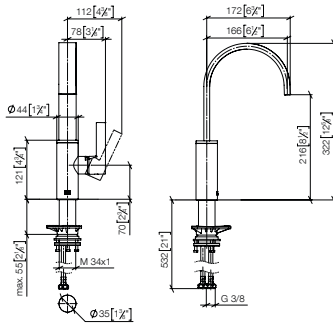

BAR TAP Single-lever mixer

- 166 mm projection
- pivotable spout 360°
- air-enriched flow
- max. flow 10 l/min at 3 bar flow pressure
- lead-free

Recommended miscellaneous

Dispenser without rosette

For details and miscellaneous, see page 132.

		EUR
Chrome	33 805 682-00	916.00
Brushed Chrome	33 805 682-93	1,190.80
Platinum	33 805 682-08	1,465.60
Brushed Platinum	33 805 682-06	1,465.60
Champagne (22kt Gold)	33 805 682-47	1,832.00
Brushed Champagne (23kt Gold)	33 805 682-46	1,832.00
Durabron (23kt Gold)	33 805 682-09	1,832.00
Brushed Durabron (23kt Gold)	33 805 682-28	1,832.00
Dark Chrome	33 805 682-19	1,374.00
Brushed Dark Platinum	33 805 682-99	1,374.00
Matte Black	33 805 682-33	1,236.60

Recommended miscellaneous

Dispenser without rosette

		EUR
Chrome	82 424 970-00	261.00
Brushed Chrome	82 424 970-93	339.30
Platinum	82 424 970-08	417.50
Brushed Platinum	82 424 970-06	417.50
Champagne (22kt Gold)	82 424 970-47	522.00
Brushed Champagne (23kt Gold)	82 424 970-46	522.00
Durabron (23kt Gold)	82 424 970-09	522.00
Brushed Durabron (23kt Gold)	82 424 970-28	522.00
Dark Chrome	82 424 970-19	391.60
Brushed Dark Platinum	82 424 970-99	469.70
Matte Black	82 424 970-33	352.30

Recommended miscellaneous

Strainer waste with control handle

For details and miscellaneous, see page 134.

		EUR
Chrome	10 712 970-00	184.00
Brushed Chrome	10 712 970-93	239.20
Platinum	10 712 970-08	294.30
Brushed Platinum	10 712 970-06	294.30
Champagne (22kt Gold)	10 712 970-47	368.00
Brushed Champagne (23kt Gold)	10 712 970-46	368.00
Durabron (23kt Gold)	10 712 970-09	368.00
Brushed Durabron (23kt Gold)	10 712 970-28	368.00
Dark Chrome	10 712 970-19	276.00
Brushed Dark Platinum	10 712 970-99	275.90
Matte Black	10 712 970-33	248.50

Recommended miscellaneous

Swivel limitation set

For details and miscellaneous, see page 143.

		EUR
	12 820 970 90	71.60