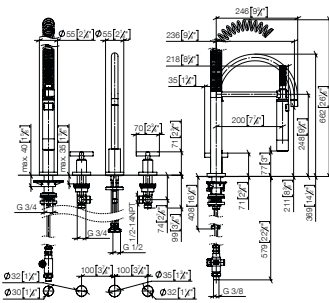

20 815 892 +
27 799 970

Three-hole mixer with profi spray set

- 235 mm projection
- pivotable spout 360°
- air-enriched flow and spray flow
- automatic spout/shower diverter
- sprayface with anti-scaling system
- max. flow 7 l/min at 3 bar flow pressure
- lead-free

Intrinsic protection against back flow.

Recommended miscellaneous

Dispenser with rosette

For details and miscellaneous, see page 132.

Recommended miscellaneous

Strainer waste with control handle

For details and miscellaneous, see page 135.

		EUR
Chrome	1 x 20 815 892-00	1,088.90
	1 x 27 799 970-00	1,268.70
Total price:		2,357.60
Brushed Chrome	1 x 20 815 892-93	1,415.60
	1 x 27 799 970-93	1,649.30
Total price:		3,064.90
Platinum	1 x 20 815 892-08	1,742.30
	1 x 27 799 970-08	2,029.90
Total price:		3,772.20
Brushed Platinum	1 x 20 815 892-06	1,742.30
	1 x 27 799 970-06	2,029.90
Total price:		3,772.20

		EUR
Chrome	82 444 970-00	284.30
Brushed Chrome	82 444 970-93	369.60
Platinum	82 444 970-08	454.90
Brushed Platinum	82 444 970-06	454.90

		EUR
Chrome	10 710 970-00	184.00
Brushed Chrome	10 710 970-93	239.20
Platinum	10 710 970-08	294.30
Brushed Platinum	10 710 970-06	294.30

31 151 892

Wall-mounted bridge mixer with extending spout

- 365-545 mm projection
- pivoting spout
- laminar flow
- 1/2" connection
- max. flow 8.3 l/min at 3 bar flow pressure
- lead-free

		EUR
Chrome	31 151 892-00	1,050.80
Brushed Chrome	31 151 892-93	1,366.00
Platinum	31 151 892-08	1,681.30
Brushed Platinum	31 151 892-06	1,681.30
Champagne (22kt Gold)	31 151 892-47	2,101.60
Brushed Champagne (23kt Gold)	31 151 892-46	2,101.60
Durabrass (23kt Gold)	31 151 892-09	2,101.60
Brushed Durabrass (23kt Gold)	31 151 892-28	2,101.60
Dark Chrome	31 151 892-19	1,576.20
Brushed Dark Platinum	31 151 892-99	1,576.30