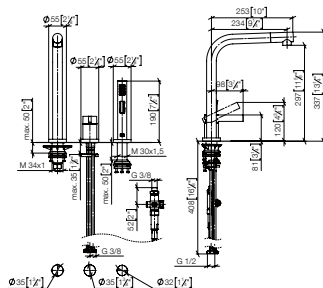

EUR
Chrome	1 x 32 800 790-00	873.90
	1 x 27 731 970-00	519.80
Total price:		1,393.70
Brushed Chrome	1 x 32 800 790-93	1,136.10
	1 x 27 731 970-93	675.70
Total price:		1,811.80
Platinum	1 x 32 800 790-08	1,398.30
	1 x 27 731 970-08	831.70
Total price:		2,230.00
Brushed Platinum	1 x 32 800 790-06	1,398.30
	1 x 27 731 970-06	831.70
Total price:		2,230.00
Champagne (22kt Gold)	1 x 32 800 790-47	1,747.80
	1 x 27 731 970-47	1,039.60
Total price:		2,787.40
Brushed Champagne (23kt Gold)	1 x 32 800 790-46	1,747.80
	1 x 27 731 970-46	1,039.60
Total price:		2,787.40
Brushed Durabronz (23kt Gold)	1 x 32 800 790-28	1,747.80
	1 x 27 731 970-28	1,039.60
Total price:		2,787.40
Dark Chrome	1 x 32 800 790-19	1,310.90
	1 x 27 731 970-19	779.70
Total price:		2,090.60
Brushed Dark Platinum	1 x 32 800 790-99	1,310.90
	1 x 27 731 970-99	779.70
Total price:		2,090.60

Recommended miscellaneous
Dispenser with rosette

For details and miscellaneous, see page 132.

		EUR
Chrome	82 444 970-00	284.30
Brushed Chrome	82 444 970-93	369.60
Platinum	82 444 970-08	454.90
Brushed Platinum	82 444 970-06	454.90
Champagne (22kt Gold)	82 444 970-47	568.60
Brushed Champagne (23kt Gold)	82 444 970-46	568.60
Brushed Durabronz (23kt Gold)	82 444 970-28	568.60
Dark Chrome	82 444 970-19	426.50
Brushed Dark Platinum	82 444 970-99	426.50

Recommended miscellaneous
Strainer waste with control handle

For details and miscellaneous, see page 135.

		EUR
Chrome	10 710 970-00	184.00
Brushed Chrome	10 710 970-93	239.20
Platinum	10 710 970-08	294.30
Brushed Platinum	10 710 970-06	294.30
Champagne (22kt Gold)	10 710 970-47	368.00
Brushed Champagne (23kt Gold)	10 710 970-46	368.00
Brushed Durabronz (23kt Gold)	10 710 970-28	368.00
Dark Chrome	10 710 970-19	276.00
Brushed Dark Platinum	10 710 970-99	275.90