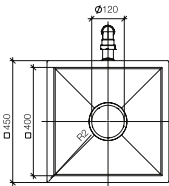

38 400 002

Single sink

- under-mounted
- 400 x 400 mm
- sink depth 175 mm
- Glazed steel sink and drain cover
- 3 1/2" closable strainer basket valve
- Including pop-up waste and overflow set
- attachment set
- suitable for base units 500 mm
- radius 2 mm

Not suitable for combining with strainer waste.

		EUR
Matte White	38 400 002-62	1,073.10
Matte Black	38 400 002-71	1,073.10

38 450 002

Single sink

- under-mounted
- 450 x 400 mm
- sink depth 175 mm
- Glazed steel sink and drain cover
- 3 1/2" closable strainer basket valve
- Including pop-up waste and overflow set
- attachment set
- suitable for base units 550 mm
- radius 2 mm

Not suitable for combining with strainer waste.

		EUR
Matte White	38 450 002-62	1,193.70
Matte Black	38 450 002-71	1,193.70

38 500 002

Single sink

- under-mounted
- 500 x 400 mm
- sink depth 175 mm
- Glazed steel sink and drain cover
- 3 1/2" closable strainer basket valve
- Including pop-up waste and overflow set
- attachment set
- suitable for base units 600 mm
- radius 2 mm

Not suitable for combining with strainer waste.

		EUR
Matte White	38 500 002-62	1,314.50
Matte Black	38 500 002-71	1,314.50