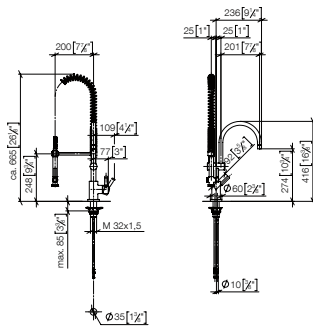

33 880 888

TARA **Profi single-lever mixer**

- 200 mm projection
- pivotable spout 360°
- air-enriched flow and spray flow
- sprayface with anti-scaling system
- max. flow 7 l/min at 3 bar flow pressure
- lead-free

Intrinsic protection against back flow.

		EUR
Chrome	33 880 888-00	1,714.80
Brushed Chrome	33 880 888-93	2,229.20
Platinum	33 880 888-08	2,743.70
Brushed Platinum	33 880 888-06	2,743.70

Recommended miscellaneous

Dispenser with rosette

		EUR
Chrome	82 444 970-00	284.30
Brushed Chrome	82 444 970-93	369.60
Platinum	82 444 970-08	454.90
Brushed Platinum	82 444 970-06	454.90

For details and miscellaneous, see page 132.

Recommended miscellaneous

Strainer waste with control handle

		EUR
Chrome	10 710 970-00	184.00
Brushed Chrome	10 710 970-93	239.20
Platinum	10 710 970-08	294.30
Brushed Platinum	10 710 970-06	294.30

For details and miscellaneous, see page 135.