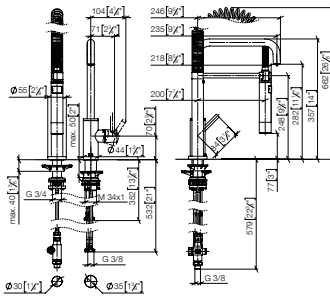

Swivel limitation set

For details and miscellaneous, see page 143.

	12 820 970 90	71.60