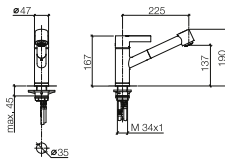

Recommended miscellaneous

Dispenser without rosette

For details and miscellaneous, see page 132.

Recommended miscellaneous

Strainer waste with control handle

For details and miscellaneous, see page 134.

		EUR
Chrome	33 870 760-00	672.30
Brushed Chrome	33 870 760-93	874.00
Platinum	33 870 760-08	1,075.70
Brushed Platinum	33 870 760-06	1,075.70
Champagne (22kt Gold)	33 870 760-47	1,344.60
Brushed Champagne (23kt Gold)	33 870 760-46	1,344.60
Brushed Durabronze (23kt Gold)	33 870 760-28	1,344.60
Dark Chrome	33 870 760-19	1,008.50
Brushed Dark Platinum	33 870 760-99	1,008.50

		EUR
Chrome	82 424 970-00	261.00
Brushed Chrome	82 424 970-93	339.30
Platinum	82 424 970-08	417.50
Brushed Platinum	82 424 970-06	417.50
Champagne (22kt Gold)	82 424 970-47	522.00
Brushed Champagne (23kt Gold)	82 424 970-46	522.00
Brushed Durabronze (23kt Gold)	82 424 970-28	522.00
Dark Chrome	82 424 970-19	391.60
Brushed Dark Platinum	82 424 970-99	469.70

		EUR
Chrome	10 712 970-00	184.00
Brushed Chrome	10 712 970-93	239.20
Platinum	10 712 970-08	294.30
Brushed Platinum	10 712 970-06	294.30
Champagne (22kt Gold)	10 712 970-47	368.00
Brushed Champagne (23kt Gold)	10 712 970-46	368.00
Brushed Durabronze (23kt Gold)	10 712 970-28	368.00
Dark Chrome	10 712 970-19	276.00
Brushed Dark Platinum	10 712 970-99	275.90