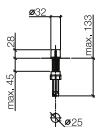

AIR SWITCH Control button

- for controlling a waste disposal unit

Compatible with waste disposal units with integrated air switch made by Insinkerator®, e.g. Evolution.

The products are not available in all markets, please contact your Dornbracht sales force. For more information go to www.insinkerator.com

Goes with LOT

		EUR
Chrome	10 714 970-00	129.50
Brushed Chrome	10 714 970-93	168.40
Platinum	10 714 970-08	207.10
Brushed Platinum	10 714 970-06	207.10
Durabronz (23kt Gold)	10 714 970-09	259.00
Brushed Durabronz (23kt Gold)	10 714 970-28	259.00
Dark Chrome	10 714 970-19	194.30
Brushed Dark Platinum	10 714 970-99	194.30

10 712 970