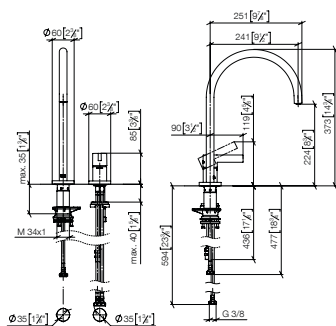

32 815 875

Two-hole mixer with individual rosettes

- 241 mm projection
- pivotable spout 360°
- air-enriched flow
- max. flow 8 l/min at 3 bar flow pressure
- lead-free

Operating unit can be positioned freely.

Recommended miscellaneous

Dispenser with rosette

For details and miscellaneous, see page 132.

Recommended miscellaneous

Strainer waste with control handle

For details and miscellaneous, see page 135.

Recommended miscellaneous

Swivel limitation set

For details and miscellaneous, see page 143.

EUR

Chrome	32 815 875-00	912.50
Brushed Chrome	32 815 875-93	1,186.30
Platinum	32 815 875-08	1,460.00
Brushed Platinum	32 815 875-06	1,460.00
Champagne (22kt Gold)	32 815 875-47	1,825.00
Brushed Champagne (23kt Gold)	32 815 875-46	1,825.00
Durabronz (23kt Gold)	32 815 875-09	1,825.00
Brushed Durabronz (23kt Gold)	32 815 875-28	1,825.00
Dark Chrome	32 815 875-19	1,368.80
Brushed Dark Platinum	32 815 875-99	1,642.50
Matte Black	32 815 875-33	1,231.90

EUR

Chrome	82 444 970-00	284.30
Brushed Chrome	82 444 970-93	369.60
Platinum	82 444 970-08	454.90
Brushed Platinum	82 444 970-06	454.90
Champagne (22kt Gold)	82 444 970-47	568.60
Brushed Champagne (23kt Gold)	82 444 970-46	568.60
Durabronz (23kt Gold)	82 444 970-09	568.60
Brushed Durabronz (23kt Gold)	82 444 970-28	568.60
Dark Chrome	82 444 970-19	426.50
Brushed Dark Platinum	82 444 970-99	426.50
Matte Black	82 444 970-33	383.80

EUR

Chrome	10 710 970-00	184.00
Brushed Chrome	10 710 970-93	239.20
Platinum	10 710 970-08	294.30
Brushed Platinum	10 710 970-06	294.30
Champagne (22kt Gold)	10 710 970-47	368.00
Brushed Champagne (23kt Gold)	10 710 970-46	368.00
Durabronz (23kt Gold)	10 710 970-09	368.00
Brushed Durabronz (23kt Gold)	10 710 970-28	368.00
Dark Chrome	10 710 970-19	276.00
Brushed Dark Platinum	10 710 970-99	275.90

EUR

12 820 970 90	71.60