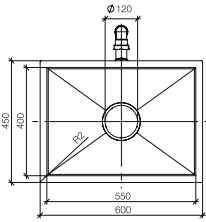

Kitchen sink in glazed steel

Sieger Design

38 550 002

Single sink

- under-mounted
- 550 x 400 mm
- sink depth 175 mm
- Glazed steel sink and drain cover
- 3 1/2" closable strainer basket valve
- Including pop-up waste and overflow set
- attachment set
- suitable for base units 650 mm
- radius 2 mm

Not suitable for combining with strainer waste.

		EUR
Matte White	38 550 002-62	1,408.40
Matte Black	38 550 002-71	1,408.40