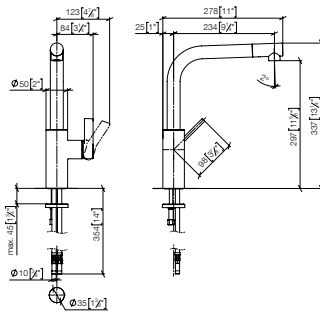

Projection 235 mm

32 800 790 +  
27 799 970

33 800 790

**Single-lever mixer**

- 234 mm projection
- pivotable spout 360°
- spout, end-piece with 20° rotation
- air-enriched flow
- max. flow 8 l/min at 3 bar flow pressure
- lead-free