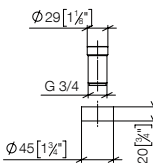

Extension set

- for clamping depths > 45 mm to max. 85 mm

For combination with rinsing spray set 27721970, 27722970 only.

12 720 970 90

EUR

52.50

12 780 970