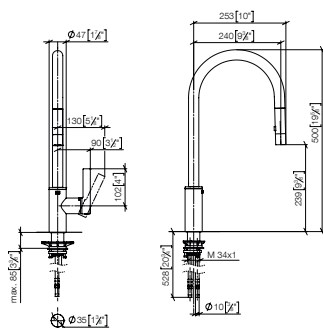

33 870 875

Single-lever mixer Pull-down with spray function

- 240 mm projection
- pivotable spout 360°
- laminar and spray flow
- 1800 mm metal shower hose
- sprayface with anti-scaling system
- max. flow 10.4 l/min at 3 bar flow pressure
- lead-free

Intrinsic protection against back flow.

Recommended miscellaneous

Dispenser without rosette

For details and miscellaneous, see page 132.

		EUR
Chrome	33 870 875-00	835.70
Brushed Chrome	33 870 875-93	1,086.40
Platinum	33 870 875-08	1,337.00
Brushed Platinum	33 870 875-06	1,337.00
Champagne (22kt Gold)	33 870 875-47	1,671.40
Brushed Champagne (23kt Gold)	33 870 875-46	1,671.40
Durabrass (23kt Gold)	33 870 875-09	1,671.40
Brushed Durabrass (23kt Gold)	33 870 875-28	1,671.40
Dark Chrome	33 870 875-19	1,253.60
Brushed Dark Platinum	33 870 875-99	1,253.30
Matte Black	33 870 875-33	1,128.30

Recommended miscellaneous

Dispenser without rosette

		EUR
Chrome	82 424 970-00	261.00
Brushed Chrome	82 424 970-93	339.30
Platinum	82 424 970-08	417.50
Brushed Platinum	82 424 970-06	417.50
Champagne (22kt Gold)	82 424 970-47	522.00
Brushed Champagne (23kt Gold)	82 424 970-46	522.00
Durabrass (23kt Gold)	82 424 970-09	522.00
Brushed Durabrass (23kt Gold)	82 424 970-28	522.00
Dark Chrome	82 424 970-19	391.60
Brushed Dark Platinum	82 424 970-99	469.70
Matte Black	82 424 970-33	352.30

Recommended miscellaneous

Strainer waste with control handle

For details and miscellaneous, see page 134.

		EUR
Chrome	10 712 970-00	184.00
Brushed Chrome	10 712 970-93	239.20
Platinum	10 712 970-08	294.30
Brushed Platinum	10 712 970-06	294.30
Champagne (22kt Gold)	10 712 970-47	368.00
Brushed Champagne (23kt Gold)	10 712 970-46	368.00
Durabrass (23kt Gold)	10 712 970-09	368.00
Brushed Durabrass (23kt Gold)	10 712 970-28	368.00
Dark Chrome	10 712 970-19	276.00
Brushed Dark Platinum	10 712 970-99	275.90
Matte Black	10 712 970-33	248.50

Recommended miscellaneous

Swivel limitation set

For details and miscellaneous, see page 144.

		EUR
	12 823 970 90	40.50