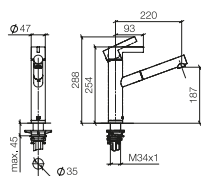

		EUR
Chrome	33 845 760-00	700.60
Brushed Chrome	33 845 760-93	910.80
Platinum	33 845 760-08	1,120.70
Brushed Platinum	33 845 760-06	1,120.70
Champagne (22kt Gold)	33 845 760-47	1,401.20
Brushed Champagne (23kt Gold)	33 845 760-46	1,401.20
Brushed Durabross (23kt Gold)	33 845 760-28	1,401.20
Dark Chrome	33 845 760-19	1,050.90
Brushed Dark Platinum	33 845 760-99	1,050.80