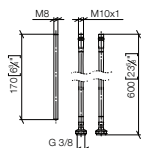

Generic miscellaneous

10 410 003

Pop-up waste and overflow with electronic control

- 3½" electronic drain valve (TouchFlow)
- button integrated in overflow
- concealed overflow
- strainer insert

Only suitable for combining with polished high-grade steel kitchen sinks.

Stainless Steel

10 410 003-85

EUR
287.30

12 802 970

Extension set

1. for clamping depths > 45 mm to max. 85 mm
2. For combination with two-hole mixer
   32800680, 32805680, 32843680, 32800790
   only.

12 802 970 90

EUR
62.00

12 803 970

Extension set

1. for clamping depths > 45 mm to max. 85 mm
2. For combination with single-lever mixer
   33800790, 33800875, 33816875, 33818875,
   33810625, 33820625, 33800888, 33815888,
   33805875, 33800760.

12 803 970 90

EUR
78.70