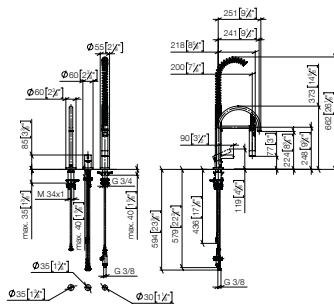

32 815 875 +
27 799 970

Two-hole mixer with individual rosettes with profi spray jet

- 241 mm projection
- pivotable spout 360°
- air-enriched flow and spray flow
- automatic spout/shower diverter
- sprayface with anti-scaling system
- max. flow 8 l/min at 3 bar flow pressure
- lead-free

Intrinsic protection against back flow.
Operating unit can be positioned freely.

Recommended miscellaneous

Dispenser with rosette

For details and miscellaneous, see page 132.

Recommended miscellaneous

Strainer waste with control handle

For details and miscellaneous, see page 135.

Recommended miscellaneous

Swivel limitation set

For details and miscellaneous, see page 143.

		EUR
Chrome	1 x 32 815 875-00	912.50
	1 x 27 799 970-00	1,268.70
Total price:		2,181.20
Brushed Chrome	1 x 32 815 875-93	1,186.30
	1 x 27 799 970-93	1,649.30
Total price:		2,835.60
Platinum	1 x 32 815 875-08	1,460.00
	1 x 27 799 970-08	2,029.90
Total price:		3,489.90
Brushed Platinum	1 x 32 815 875-06	1,460.00
	1 x 27 799 970-06	2,029.90
Total price:		3,489.90

		EUR
Chrome	82 444 970-00	284.30
	82 444 970-93	369.60
Platinum	82 444 970-08	454.90
	82 444 970-06	454.90

		EUR
Chrome	10 710 970-00	184.00
	10 710 970-93	239.20
Platinum	10 710 970-08	294.30
	10 710 970-06	294.30

		EUR
	12 820 970 90	71.60

17 861 875

HOT & COLD WATER DISPENSER

- 146 mm projection
- rigid, thermally insulated spout
- laminar flow
- provides filtered, hot water up to 93 °C
- provides filtered, cold water
- max. flow 2 l/min at 3 bar flow pressure
- ready-to-use control unit for wall mounting (135 mm x 160 mm x 60 mm)
- electronic magnetic valve
- 100-230 V, 50-60 Hz, 18 W power supply unit, incl. country-specific adapter set
- lead-free