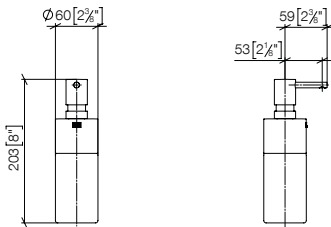

EUR
Chrome	84 435 970-00	401.30
Brushed Chrome	84 435 970-93	521.70
Platinum	84 435 970-08	641.60
Brushed Platinum	84 435 970-06	641.60
Champagne (22kt Gold)	84 435 970-47	802.60
Brushed Champagne (23kt Gold)	84 435 970-46	802.60
Brushed Durabronz (23kt Gold)	84 435 970-28	802.60
Dark Chrome	84 435 970-19	602.10
Brushed Dark Platinum	84 435 970-99	722.40
Matte Black	84 435 970-33	541.70