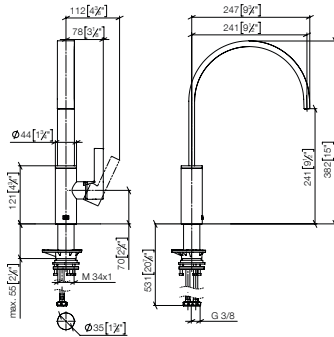

### Single-lever mixer

- 241 mm projection
- pivotable spout 360°
- air-enriched flow
- max. flow 10 l/min at 3 bar flow pressure
- lead-free