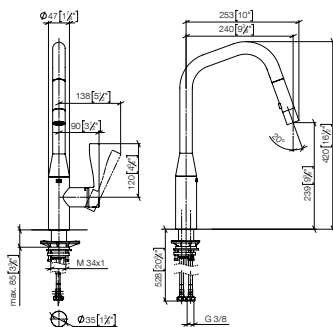

Single-lever mixer Pull-down with spray function

- 240 mm projection
- pivotable spout 360°
- laminar and spray flow
- 1800 mm metal shower hose
- sprayface with anti-scaling system
- max. flow 10.4 l/min at 3 bar flow pressure
- lead-free

Intrinsic protection against back flow.

Recommended miscellaneous

Dispenser without rosette

For details and miscellaneous, see page 132.

		EUR
Chrome	33 875 895-00	923.50
Brushed Chrome	33 875 895-93	1,200.60
Platinum	33 875 895-08	1,477.40
Brushed Platinum	33 875 895-06	1,477.40
Champagne (22kt Gold)	33 875 895-47	1,847.00
Brushed Champagne (23kt Gold)	33 875 895-46	1,847.00
Durabron (23kt Gold)	33 875 895-09	1,847.00
Brushed Durabron (23kt Gold)	33 875 895-28	1,847.00
Dark Chrome	33 875 895-19	1,385.30
Brushed Dark Platinum	33 875 895-99	1,385.30
Matte Black	33 875 895-33	1,246.80

Recommended miscellaneous

Dispenser without rosette

		EUR
Chrome	82 424 970-00	261.00
Brushed Chrome	82 424 970-93	339.30
Platinum	82 424 970-08	417.50
Brushed Platinum	82 424 970-06	417.50
Champagne (22kt Gold)	82 424 970-47	522.00
Brushed Champagne (23kt Gold)	82 424 970-46	522.00
Durabron (23kt Gold)	82 424 970-09	522.00
Brushed Durabron (23kt Gold)	82 424 970-28	522.00
Dark Chrome	82 424 970-19	391.60
Brushed Dark Platinum	82 424 970-99	469.70
Matte Black	82 424 970-33	352.30

Recommended miscellaneous

Strainer waste with control handle

For details and miscellaneous, see page 134.

		EUR
Chrome	10 712 970-00	184.00
Brushed Chrome	10 712 970-93	239.20
Platinum	10 712 970-08	294.30
Brushed Platinum	10 712 970-06	294.30
Champagne (22kt Gold)	10 712 970-47	368.00
Brushed Champagne (23kt Gold)	10 712 970-46	368.00
Durabron (23kt Gold)	10 712 970-09	368.00
Brushed Durabron (23kt Gold)	10 712 970-28	368.00
Dark Chrome	10 712 970-19	276.00
Brushed Dark Platinum	10 712 970-99	275.90
Matte Black	10 712 970-33	248.50

Recommended miscellaneous

Swivel limitation set

For details and miscellaneous, see page 144.

		EUR
	12 821 970 90	61.20