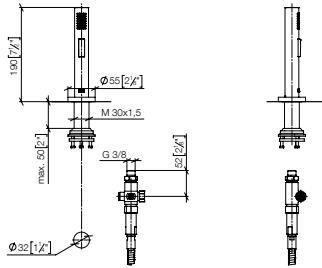

27 731 970

Rinsing spray set

- with round rosette
- spray flow
- automatic spout/shower diverter
- fabric braided hose 1500 mm
- sprayface with anti-scaling system
- lead-free

for combining with fittings of the ELIO, MEM, META SQUARE, TARA and TARA ULTRA series
Intrinsic protection against back flow.

EUR

Chrome	27 731 970-00	519.80
Brushed Chrome	27 731 970-93	675.70
Platinum	27 731 970-08	831.70
Brushed Platinum	27 731 970-06	831.70
Champagne (22kt Gold)	27 731 970-47	1,039.60
Brushed Champagne (23kt Gold)	27 731 970-46	1,039.60
Durabronz (23kt Gold)	27 731 970-09	1,039.60
Brushed Durabronz (23kt Gold)	27 731 970-28	1,039.60
Dark Chrome	27 731 970-19	779.70
Brushed Dark Platinum	27 731 970-99	779.70
Matte Black	27 731 970-33	701.70

27 722 970

Rinsing spray set

- with angular rosette
- spray flow
- automatic spout/shower diverter
- fabric braided hose 1500 mm
- sprayface with anti-scaling system
- lead-free

for combination with fittings in the LOT series
Intrinsic protection against back flow.

EUR

Chrome	27 722 970-00	563.70
Brushed Chrome	27 722 970-93	732.80
Platinum	27 722 970-08	901.70
Brushed Platinum	27 722 970-06	901.70
Champagne (22kt Gold)	27 722 970-47	1,127.40
Brushed Champagne (23kt Gold)	27 722 970-46	1,127.40
Durabronz (23kt Gold)	27 722 970-09	1,127.40
Brushed Durabronz (23kt Gold)	27 722 970-28	1,127.40
Dark Chrome	27 722 970-19	845.60
Brushed Dark Platinum	27 722 970-99	845.30