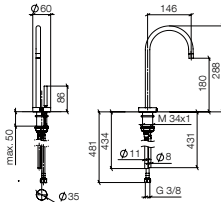

Strainer waste with control handle

For details and miscellaneous, see page 135.

		EUR
Chrome	33 880 888-00	1,714.80
Brushed Chrome	33 880 888-93	2,229.20
Platinum	33 880 888-08	2,743.70
Brushed Platinum	33 880 888-06	2,743.70

		EUR
Chrome	82 444 970-00	284.30
Brushed Chrome	82 444 970-93	369.60
Platinum	82 444 970-08	454.90
Brushed Platinum	82 444 970-06	454.90

		EUR
Chrome	10 710 970-00	184.00
Brushed Chrome	10 710 970-93	239.20
Platinum	10 710 970-08	294.30
Brushed Platinum	10 710 970-06	294.30

17 861 888