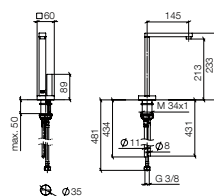

Required miscellaneous

Hot water tank incl. filter

For details and miscellaneous, see page 112.

EUR

Chrome	17 861 680-00	1,777.40
Platinum	17 861 680-08	2,843.80
Brushed Platinum	17 861 680-06	2,843.80
Brushed Durabrad (23kt Gold)	17 861 680-28	3,554.80
Dark Chrome	17 861 680-19	2,666.10
Brushed Dark Platinum	17 861 680-99	2,666.10

EUR

12 892 970 90	1,112.80