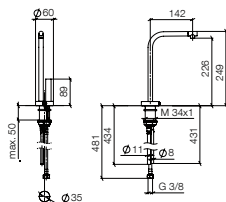

EUR
Chrome	17 861 790-00	1,273.90
Brushed Chrome	17 861 790-93	1,656.10
Platinum	17 861 790-08	2,038.20
Brushed Platinum	17 861 790-06	2,038.20
Brushed Durabronz (23kt Gold)	17 861 790-28	2,547.80
Dark Chrome	17 861 790-19	1,910.90
Brushed Dark Platinum	17 861 790-99	1,910.70

Required miscellaneous

Hot water tank incl. filter

For details and miscellaneous, see page 112.

		EUR
	12 892 970 90	1,112.80