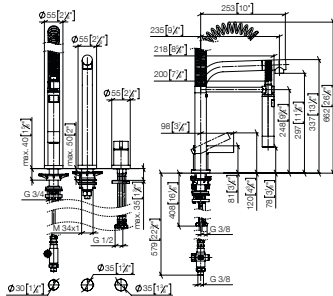

32 800 790 +
27 799 970

Two-hole mixer with individual rosettes with profi spray set

- 235 mm projection
- pivotable spout 360°
- spout, end-piece with 20° rotation
- air-enriched flow and spray flow
- sprayface with anti-scaling system
- max. flow 8 l/min at 3 bar flow pressure
- automatic spout/shower diverter
- lead-free

Intrinsic protection against back flow.
Operating unit can be positioned freely.

		EUR
Chrome	1 x 32 800 790-00	873.90
	1 x 27 799 970-00	1,268.70
Total price:		2,142.60
Brushed Chrome	1 x 32 800 790-93	1,136.10
	1 x 27 799 970-93	1,649.30
Total price:		2,785.40
Platinum	1 x 32 800 790-08	1,398.30
	1 x 27 799 970-08	2,029.90
Total price:		3,428.20
Brushed Platinum	1 x 32 800 790-06	1,398.30
	1 x 27 799 970-06	2,029.90
Total price:		3,428.20

Recommended miscellaneous

Dispenser with rosette

For details and miscellaneous, see page 132.

		EUR
Chrome	82 444 970-00	284.30
Brushed Chrome	82 444 970-93	369.60
Platinum	82 444 970-08	454.90
Brushed Platinum	82 444 970-06	454.90

Recommended miscellaneous

Strainer waste with control handle

For details and miscellaneous, see page 135.

		EUR
Chrome	10 710 970-00	184.00
Brushed Chrome	10 710 970-93	239.20
Platinum	10 710 970-08	294.30
Brushed Platinum	10 710 970-06	294.30

17 861 790

HOT & COLD WATER DISPENSER

- 142 mm projection
- rigid, thermally insulated spout
- laminar flow
- provides filtered, hot water up to 93 °C
- provides filtered, cold water
- max. flow 2 l/min at 3 bar flow pressure
- ready-to-use control unit for wall mounting (135 mm x 160 mm x 60 mm)
- electronic magnetic valve
- 100-230 V, 50-60 Hz, 18 W power supply unit, incl. country-specific adapter set
- lead-free

A minimum flow pressure of 3 bar is necessary for the HOT & COLD WATER DISPENSER to work perfectly in conjunction with a hot water tank and filter.