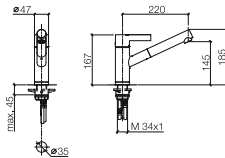

Recommended miscellaneous

Dispenser without rosette

For details and miscellaneous, see page 132.

Recommended miscellaneous

Strainer waste with control handle

For details and miscellaneous, see page 134.

		EUR
Chrome	33 840 760-00	630.80
Brushed Chrome	33 840 760-93	820.00
Platinum	33 840 760-08	1,009.30
Brushed Platinum	33 840 760-06	1,009.30
Champagne (22kt Gold)	33 840 760-47	1,261.60
Brushed Champagne (23kt Gold)	33 840 760-46	1,261.60
Brushed Durabronze (23kt Gold)	33 840 760-28	1,261.60
Dark Chrome	33 840 760-19	946.20
Brushed Dark Platinum	33 840 760-99	946.20

		EUR
Chrome	82 424 970-00	261.00
Brushed Chrome	82 424 970-93	339.30
Platinum	82 424 970-08	417.50
Brushed Platinum	82 424 970-06	417.50
Champagne (22kt Gold)	82 424 970-47	522.00
Brushed Champagne (23kt Gold)	82 424 970-46	522.00
Brushed Durabronze (23kt Gold)	82 424 970-28	522.00
Dark Chrome	82 424 970-19	391.60
Brushed Dark Platinum	82 424 970-99	469.70

		EUR
Chrome	10 712 970-00	184.00
Brushed Chrome	10 712 970-93	239.20
Platinum	10 712 970-08	294.30
Brushed Platinum	10 712 970-06	294.30
Champagne (22kt Gold)	10 712 970-47	368.00
Brushed Champagne (23kt Gold)	10 712 970-46	368.00
Brushed Durabronze (23kt Gold)	10 712 970-28	368.00
Dark Chrome	10 712 970-19	276.00
Brushed Dark Platinum	10 712 970-99	275.90