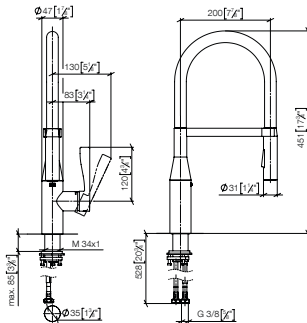

Profi single-lever mixer

- 200 mm projection
- Flexible silicone hose with large operating range of up to 350 mm
- pivotable 360°
- air-enriched flow and spray flow
- sprayface with anti-scaling system
- max. flow 9.5 l/min at 3 bar flow pressure
- lead-free

Intrinsic protection against back flow.

Recommended miscellaneous

Dispenser without rosette

For details and miscellaneous, see page 132.

Recommended miscellaneous

Strainer waste with control handle

For details and miscellaneous, see page 134.

Recommended miscellaneous

Swivel limitation set

For details and miscellaneous, see page 144.

		EUR
Chrome	33 865 895-00	1,200.70
Brushed Chrome	33 865 895-93	1,560.90
Platinum	33 865 895-08	1,921.00
Brushed Platinum	33 865 895-06	1,921.00
Champagne (22kt Gold)	33 865 895-47	2,401.40
Brushed Champagne (23kt Gold)	33 865 895-46	2,401.40
Durabron (23kt Gold)	33 865 895-09	2,401.40
Brushed Durabron (23kt Gold)	33 865 895-28	2,401.40
Dark Chrome	33 865 895-19	1,801.10
Brushed Dark Platinum	33 865 895-99	1,800.80
Matte Black	33 865 895-33	1,621.00

		EUR
Chrome	82 424 970-00	261.00
Brushed Chrome	82 424 970-93	339.30
Platinum	82 424 970-08	417.50
Brushed Platinum	82 424 970-06	417.50
Champagne (22kt Gold)	82 424 970-47	522.00
Brushed Champagne (23kt Gold)	82 424 970-46	522.00
Durabron (23kt Gold)	82 424 970-09	522.00
Brushed Durabron (23kt Gold)	82 424 970-28	522.00
Dark Chrome	82 424 970-19	391.60
Brushed Dark Platinum	82 424 970-99	469.70
Matte Black	82 424 970-33	352.30

		EUR
Chrome	10 712 970-00	184.00
Brushed Chrome	10 712 970-93	239.20
Platinum	10 712 970-08	294.30
Brushed Platinum	10 712 970-06	294.30
Champagne (22kt Gold)	10 712 970-47	368.00
Brushed Champagne (23kt Gold)	10 712 970-46	368.00
Durabron (23kt Gold)	10 712 970-09	368.00
Brushed Durabron (23kt Gold)	10 712 970-28	368.00
Dark Chrome	10 712 970-19	276.00
Brushed Dark Platinum	10 712 970-99	275.90
Matte Black	10 712 970-33	248.50

		EUR
	12 821 970 90	61.20