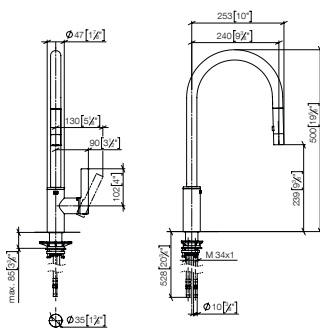

33 870 875

TARA ULTRA

Single-lever mixer Pull-down with spray function

- 240 mm projection
- pivotable spout 360°
- laminar and spray flow
- 1800 mm metal shower hose
- sprayface with anti-scaling system
- max. flow 10.4 l/min at 3 bar flow pressure
- lead-free

Intrinsic protection against back flow.

Recommended miscellaneous

Dispenser without rosette

For details and miscellaneous, see page 132.

		EUR
Chrome	33 870 875-00	835.70
Brushed Chrome	33 870 875-93	1,086.40
Platinum	33 870 875-08	1,337.00
Brushed Platinum	33 870 875-06	1,337.00
Champagne (22kt Gold)	33 870 875-47	1,671.40
Brushed Champagne (23kt Gold)	33 870 875-46	1,671.40
Durabronz (23kt Gold)	33 870 875-09	1,671.40
Brushed Durabronz (23kt Gold)	33 870 875-28	1,671.40
Dark Chrome	33 870 875-19	1,253.60
Brushed Dark Platinum	33 870 875-99	1,253.30
Matte Black	33 870 875-33	1,128.30

Recommended miscellaneous

Dispenser without rosette

		EUR
Chrome	82 424 970-00	261.00
Brushed Chrome	82 424 970-93	339.30
Platinum	82 424 970-08	417.50
Brushed Platinum	82 424 970-06	417.50
Champagne (22kt Gold)	82 424 970-47	522.00
Brushed Champagne (23kt Gold)	82 424 970-46	522.00
Durabronz (23kt Gold)	82 424 970-09	522.00
Brushed Durabronz (23kt Gold)	82 424 970-28	522.00
Dark Chrome	82 424 970-19	391.60
Brushed Dark Platinum	82 424 970-99	469.70
Matte Black	82 424 970-33	352.30

Recommended miscellaneous

Strainer waste with control handle

For details and miscellaneous, see page 134.

		EUR
Chrome	10 712 970-00	184.00
Brushed Chrome	10 712 970-93	239.20
Platinum	10 712 970-08	294.30
Brushed Platinum	10 712 970-06	294.30
Champagne (22kt Gold)	10 712 970-47	368.00
Brushed Champagne (23kt Gold)	10 712 970-46	368.00
Durabronz (23kt Gold)	10 712 970-09	368.00
Brushed Durabronz (23kt Gold)	10 712 970-28	368.00
Dark Chrome	10 712 970-19	276.00
Brushed Dark Platinum	10 712 970-99	275.90
Matte Black	10 712 970-33	248.50

Recommended miscellaneous

Swivel limitation set

For details and miscellaneous, see page 144.

		EUR
	12 823 970 90	40.50