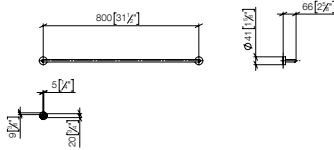

Generic miscellaneous

83 080 979

Towel bar

- gauge 800 mm
- width 840 mm
- 65 mm projection

Goes with ENO, META SQUARE, SYNC and TARA ULTRA