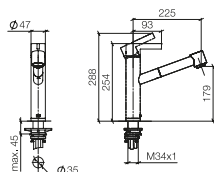

**Intrinsic protection against back flow.**

		EUR
Chrome	33 875 760-00	741.70
Brushed Chrome	33 875 760-93	964.20
Platinum	33 875 760-08	1,186.80
Brushed Platinum	33 875 760-06	1,186.80
Champagne (22kt Gold)	33 875 760-47	1,483.40
Brushed Champagne (23kt Gold)	33 875 760-46	1,483.40
Brushed Durabross (23kt Gold)	33 875 760-28	1,483.40
Dark Chrome	33 875 760-19	1,112.60
Brushed Dark Platinum	33 875 760-99	1,112.70