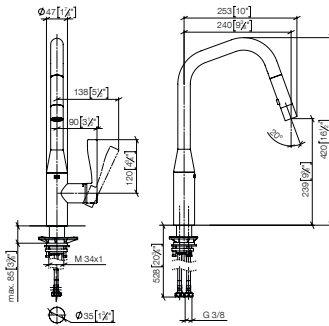

33 875 895

SYNC Single-lever mixer Pull-down with spray function

- 240 mm projection
- pivotable spout 360°
- laminar and spray flow
- 1800 mm metal shower hose
- sprayface with anti-scaling system
- max. flow 10.4 l/min at 3 bar flow pressure
- lead-free

Intrinsic protection against back flow.

Recommended miscellaneous

Dispenser without rosette

For details and miscellaneous, see page 132.

		EUR
Chrome	33 875 895-00	923.50
Brushed Chrome	33 875 895-93	1,200.60
Platinum	33 875 895-08	1,477.40
Brushed Platinum	33 875 895-06	1,477.40
Champagne (22kt Gold)	33 875 895-47	1,847.00
Brushed Champagne (23kt Gold)	33 875 895-46	1,847.00
Durabron (23kt Gold)	33 875 895-09	1,847.00
Brushed Durabron (23kt Gold)	33 875 895-28	1,847.00
Dark Chrome	33 875 895-19	1,385.30
Brushed Dark Platinum	33 875 895-99	1,385.30
Matte Black	33 875 895-33	1,246.80

Recommended miscellaneous

Dispenser without rosette

For details and miscellaneous, see page 132.

		EUR
Chrome	82 424 970-00	261.00
Brushed Chrome	82 424 970-93	339.30
Platinum	82 424 970-08	417.50
Brushed Platinum	82 424 970-06	417.50
Champagne (22kt Gold)	82 424 970-47	522.00
Brushed Champagne (23kt Gold)	82 424 970-46	522.00
Durabron (23kt Gold)	82 424 970-09	522.00
Brushed Durabron (23kt Gold)	82 424 970-28	522.00
Dark Chrome	82 424 970-19	391.60
Brushed Dark Platinum	82 424 970-99	469.70
Matte Black	82 424 970-33	352.30

Recommended miscellaneous

Strainer waste with control handle

For details and miscellaneous, see page 134.

		EUR
Chrome	10 712 970-00	184.00
Brushed Chrome	10 712 970-93	239.20
Platinum	10 712 970-08	294.30
Brushed Platinum	10 712 970-06	294.30
Champagne (22kt Gold)	10 712 970-47	368.00
Brushed Champagne (23kt Gold)	10 712 970-46	368.00
Durabron (23kt Gold)	10 712 970-09	368.00
Brushed Durabron (23kt Gold)	10 712 970-28	368.00
Dark Chrome	10 712 970-19	276.00
Brushed Dark Platinum	10 712 970-99	275.90
Matte Black	10 712 970-33	248.50

Recommended miscellaneous

Swivel limitation set

For details and miscellaneous, see page 144.

		EUR
	12 821 970 90	61.20