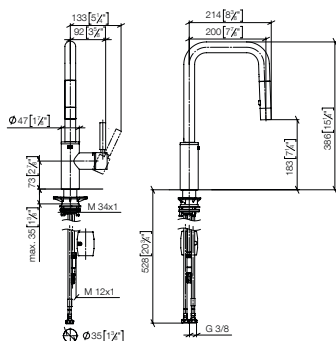

33 870 861

Single-lever mixer Pull-down with spray function

- 200 mm projection
- pivotable spout 360°
- laminar and spray flow
- 1800 mm metal shower hose
- sprayface with anti-scaling system
- max. flow 10.4 l/min at 3 bar flow pressure
- lead-free

Intrinsic protection against back flow.

Recommended miscellaneous

Dispenser without rosette

For details and miscellaneous, see page 132.

		EUR
Chrome	33 870 861-00	878.90
Brushed Chrome	33 870 861-93	1,142.60
Platinum	33 870 861-08	1,406.20
Brushed Platinum	33 870 861-06	1,406.20
Champagne (22kt Gold)	33 870 861-47	1,757.80
Brushed Champagne (23kt Gold)	33 870 861-46	1,757.80
Durabron (23kt Gold)	33 870 861-09	1,757.80
Brushed Durabron (23kt Gold)	33 870 861-28	1,757.80
Dark Chrome	33 870 861-19	1,318.40
Brushed Dark Platinum	33 870 861-99	1,582.00
Matte Black	33 870 861-33	1,186.50

Recommended miscellaneous

Strainer waste with control handle

For details and miscellaneous, see page 134.

		EUR
Chrome	82 424 970-00	261.00
Brushed Chrome	82 424 970-93	339.30
Platinum	82 424 970-08	417.50
Brushed Platinum	82 424 970-06	417.50
Champagne (22kt Gold)	82 424 970-47	522.00
Brushed Champagne (23kt Gold)	82 424 970-46	522.00
Durabron (23kt Gold)	82 424 970-09	522.00
Brushed Durabron (23kt Gold)	82 424 970-28	522.00
Dark Chrome	82 424 970-19	391.60
Brushed Dark Platinum	82 424 970-99	469.70
Matte Black	82 424 970-33	352.30

Recommended miscellaneous

Swivel limitation set

For details and miscellaneous, see page 144.

		EUR
Chrome	10 712 970-00	184.00
Brushed Chrome	10 712 970-93	239.20
Platinum	10 712 970-08	294.30
Brushed Platinum	10 712 970-06	294.30
Champagne (22kt Gold)	10 712 970-47	368.00
Brushed Champagne (23kt Gold)	10 712 970-46	368.00
Durabron (23kt Gold)	10 712 970-09	368.00
Brushed Durabron (23kt Gold)	10 712 970-28	368.00
Dark Chrome	10 712 970-19	276.00
Brushed Dark Platinum	10 712 970-99	275.90
Matte Black	10 712 970-33	248.50

		EUR
	12 823 970 90	40.50