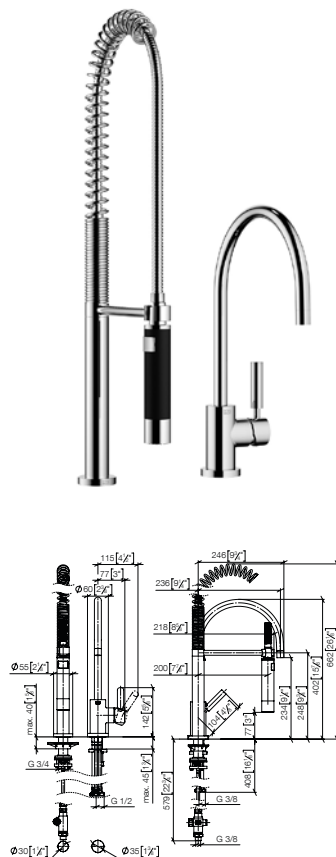

33 826 888 +
27 799 970

Single-lever mixer with profi spray set

- 235 mm projection
- pivotable spout 360°
- air-enriched flow and spray flow
- automatic spout/shower diverter
- sprayface with anti-scaling system
- max. flow 7 l/min at 3 bar flow pressure
- lead-free

Intrinsic protection against back flow.

Recommended miscellaneous

Dispenser with rosette

		EUR
Chrome	1 x 33 826 888-00	841.20
	1 x 27 799 970-00	1,268.70
	Total price:	2,109.90
Brushed Chrome	1 x 33 826 888-93	1,093.60
	1 x 27 799 970-93	1,649.30
	Total price:	2,742.90
Platinum	1 x 33 826 888-08	1,345.90
	1 x 27 799 970-08	2,029.90
	Total price:	3,375.80
Brushed Platinum	1 x 33 826 888-06	1,345.90
	1 x 27 799 970-06	2,029.90
	Total price:	3,375.80

For details and miscellaneous, see page 132.

Recommended miscellaneous

Strainer waste with control handle

		EUR
Chrome	10 710 970-00	184.00
Brushed Chrome	10 710 970-93	239.20
Platinum	10 710 970-08	294.30
Brushed Platinum	10 710 970-06	294.30

For details and miscellaneous, see page 135.