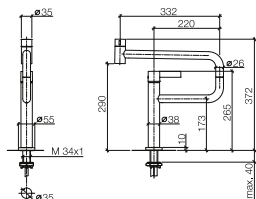

Recommended miscellaneous

Dispenser with rosette

For details and miscellaneous, see page 132.

Recommended miscellaneous

Strainer waste with control handle

For details and miscellaneous, see page 135.

		EUR
Champagne (22kt Gold)	33 845 875-47	2,627.60
Brushed Champagne (23kt Gold)	33 845 875-46	2,627.60
Dark Chrome	33 845 875-19	1,970.70
Chrome	33 845 875-00	1,313.80
Brushed Chrome	33 845 875-93	1,707.90
Platinum	33 845 875-08	2,102.10
Brushed Platinum	33 845 875-06	2,102.10
Durabron (23kt Gold)	33 845 875-09	2,627.60
Brushed Durabron (23kt Gold)	33 845 875-28	2,627.60
Brushed Dark Platinum	33 845 875-99	1,970.80

		EUR
Champagne (22kt Gold)	82 444 970-47	568.60
Brushed Champagne (23kt Gold)	82 444 970-46	568.60
Dark Chrome	82 444 970-19	426.50
Chrome	82 444 970-00	284.30
Brushed Chrome	82 444 970-93	369.60
Platinum	82 444 970-08	454.90
Brushed Platinum	82 444 970-06	454.90
Durabron (23kt Gold)	82 444 970-09	568.60
Brushed Durabron (23kt Gold)	82 444 970-28	568.60
Brushed Dark Platinum	82 444 970-99	426.50

		EUR
Champagne (22kt Gold)	10 710 970-47	368.00
Brushed Champagne (23kt Gold)	10 710 970-46	368.00
Dark Chrome	10 710 970-19	276.00
Chrome	10 710 970-00	184.00
Brushed Chrome	10 710 970-93	239.20
Platinum	10 710 970-08	294.30
Brushed Platinum	10 710 970-06	294.30
Durabron (23kt Gold)	10 710 970-09	368.00
Brushed Durabron (23kt Gold)	10 710 970-28	368.00
Brushed Dark Platinum	10 710 970-99	275.90