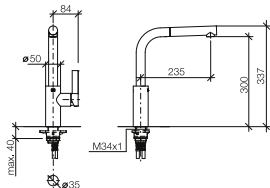

33 840 790

**Single-lever mixer Pull-out**

- 235 mm projection
- pivotable spout 360°
- air-enriched flow
- fabric braided hose 1500 mm
- max. flow 8.8 l/min at 3 bar flow pressure
- lead-free

**Intrinsic protection against back flow.**