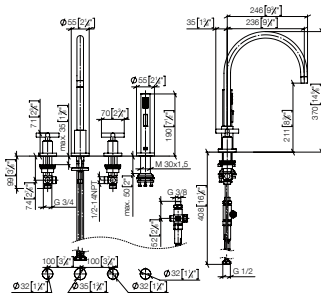

20 815 892 +
27 731 970

Three-hole mixer with rinsing spray set

- 235 mm projection
- pivotable spout 360°
- air-enriched flow and spray flow
- fabric braided hose 1500 mm
- automatic spout/shower diverter
- sprayface with anti-scaling system
- max. flow 7 l/min at 3 bar flow pressure
- lead-free

Intrinsic protection against back flow.

			EUR
Chrome	1 x 20 815 892-00		1,088.90
	1 x 27 731 970-00		519.80
	Total price:		1,608.70
Brushed Chrome	1 x 20 815 892-93		1,415.60
	1 x 27 731 970-93		675.70
	Total price:		2,091.30
Platinum	1 x 20 815 892-08		1,742.30
	1 x 27 731 970-08		831.70
	Total price:		2,574.00
Brushed Platinum	1 x 20 815 892-06		1,742.30
	1 x 27 731 970-06		831.70
	Total price:		2,574.00
Champagne (22kt Gold)	1 x 20 815 892-47		2,177.80
	1 x 27 731 970-47		1,039.60
	Total price:		3,217.40
Brushed Champagne (23kt Gold)	1 x 20 815 892-46		2,177.80
	1 x 27 731 970-46		1,039.60
	Total price:		3,217.40
Durabronz (23kt Gold)	1 x 20 815 892-09		2,177.80
	1 x 27 731 970-09		1,039.60
	Total price:		3,217.40
Brushed Durabronz (23kt Gold)	1 x 20 815 892-28		2,177.80
	1 x 27 731 970-28		1,039.60
	Total price:		3,217.40
Dark Chrome	1 x 20 815 892-19		1,633.40
	1 x 27 731 970-19		779.70
	Total price:		2,413.10
Brushed Dark Platinum	1 x 20 815 892-99		1,633.30
	1 x 27 731 970-99		779.70
	Total price:		2,413.00
Matte Black	1 x 20 815 892-33		1,469.90
	1 x 27 731 970-33		701.70
	Total price:		2,171.60

Recommended miscellaneous

Dispenser with rosette

Chrome

82 444 970-00

EUR

284.30

For details and miscellaneous, see page 132.

Recommended miscellaneous

Strainer waste with control handle

Chrome

10 710 970-00

EUR

184.00

For details and miscellaneous, see page 135.