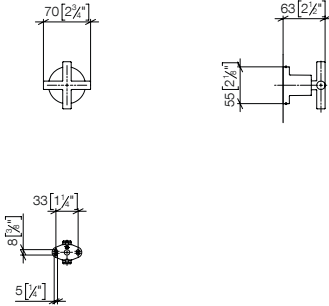

83 251 892

Hooks

- width 70 mm
- 64 mm projection

Goes with TARA

		EUR
Chrome	83 251 892-00	91.10
Brushed Chrome	83 251 892-93	118.40
Platinum	83 251 892-08	145.80
Brushed Platinum	83 251 892-06	145.80
Champagne (22kt Gold)	83 251 892-47	182.20
Brushed Champagne (23kt Gold)	83 251 892-46	182.20
Durabron (23kt Gold)	83 251 892-09	182.20
Brushed Durabron (23kt Gold)	83 251 892-28	182.20
Dark Chrome	83 251 892-19	136.70
Brushed Dark Platinum	83 251 892-99	164.00
Matte Black	83 251 892-33	123.00

83 251 780