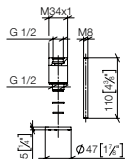

Generic miscellaneous

10 410 003

Pop-up waste and overflow with electronic control

- 3½" electronic drain valve (TouchFlow)
- button integrated in overflow
- concealed overflow
- strainer insert

Only suitable for combining with polished high-grade steel kitchen sinks.

Stainless Steel

10 410 003-85

EUR
287.30

12 802 970

Extension set

1. for clamping depths > 45 mm to max. 85 mm
2. For combination with two-hole mixer
   32800680, 32805680, 32843680, 32800790
   only.

12 802 970 90

EUR
62.00

12 803 970

Extension set

1. for clamping depths > 45 mm to max. 85 mm
2. For combination with single-lever mixer
   33800790, 33800875, 33816875, 33818875,
   33810625, 33820625, 33800888, 33815888,
   33805875, 33800760.

12 803 970 90

EUR
78.70