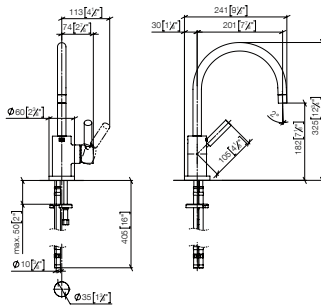

Recommended miscellaneous

Dispenser with rosette

For details and miscellaneous, see page 132.

Recommended miscellaneous

Strainer waste with control handle

For details and miscellaneous, see page 135.

EUR

Chrome	33 800 888-00	780.40
Brushed Chrome	33 800 888-93	1,014.50
Platinum	33 800 888-08	1,248.70
Brushed Platinum	33 800 888-06	1,248.70
Champagne (22kt Gold)	33 800 888-47	1,560.80
Brushed Champagne (23kt Gold)	33 800 888-46	1,560.80
Durabron (23kt Gold)	33 800 888-09	1,560.80
Brushed Durabron (23kt Gold)	33 800 888-28	1,560.80
Dark Chrome	33 800 888-19	1,170.60
Brushed Dark Platinum	33 800 888-99	1,170.80
Matte Black	33 800 888-33	1,053.60

EUR

Chrome	82 444 970-00	284.30
Brushed Chrome	82 444 970-93	369.60
Platinum	82 444 970-08	454.90
Brushed Platinum	82 444 970-06	454.90
Champagne (22kt Gold)	82 444 970-47	568.60
Brushed Champagne (23kt Gold)	82 444 970-46	568.60
Durabron (23kt Gold)	82 444 970-09	568.60
Brushed Durabron (23kt Gold)	82 444 970-28	568.60
Dark Chrome	82 444 970-19	426.50
Brushed Dark Platinum	82 444 970-99	426.50
Matte Black	82 444 970-33	383.80

EUR

Chrome	10 710 970-00	184.00
Brushed Chrome	10 710 970-93	239.20
Platinum	10 710 970-08	294.30
Brushed Platinum	10 710 970-06	294.30
Champagne (22kt Gold)	10 710 970-47	368.00
Brushed Champagne (23kt Gold)	10 710 970-46	368.00
Durabron (23kt Gold)	10 710 970-09	368.00
Brushed Durabron (23kt Gold)	10 710 970-28	368.00
Dark Chrome	10 710 970-19	276.00
Brushed Dark Platinum	10 710 970-99	275.90
Matte Black	10 710 970-33	248.50