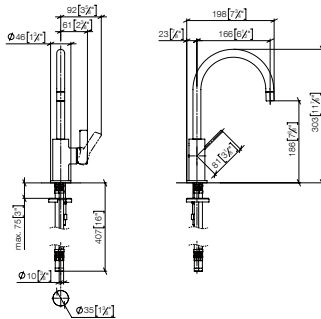

33 805 875

TARA ULTRA

BAR TAP Single-lever mixer

- 166 mm projection
- pivotable spout 360°
- laminar flow
- max. flow 8 l/min at 3 bar flow pressure
- lead-free

Recommended miscellaneous

Dispenser without rosette

For details and miscellaneous, see page 132.

		EUR
Chrome	33 805 875-00	659.90
Brushed Chrome	33 805 875-93	857.90
Platinum	33 805 875-08	1,055.80
Brushed Platinum	33 805 875-06	1,055.80
Champagne (22kt Gold)	33 805 875-47	1,319.80
Brushed Champagne (23kt Gold)	33 805 875-46	1,319.80
Durabron (23kt Gold)	33 805 875-09	1,319.80
Brushed Durabron (23kt Gold)	33 805 875-28	1,319.80
Dark Chrome	33 805 875-19	989.90
Brushed Dark Platinum	33 805 875-99	989.80
Matte Black	33 805 875-33	890.90

Recommended miscellaneous

Strainer waste with control handle

For details and miscellaneous, see page 134.

		EUR
Chrome	82 424 970-00	261.00
Brushed Chrome	82 424 970-93	339.30
Platinum	82 424 970-08	417.50
Brushed Platinum	82 424 970-06	417.50
Champagne (22kt Gold)	82 424 970-47	522.00
Brushed Champagne (23kt Gold)	82 424 970-46	522.00
Durabron (23kt Gold)	82 424 970-09	522.00
Brushed Durabron (23kt Gold)	82 424 970-28	522.00
Dark Chrome	82 424 970-19	391.60
Brushed Dark Platinum	82 424 970-99	469.70
Matte Black	82 424 970-33	352.30

Recommended miscellaneous

Strainer waste with control handle

		EUR
Chrome	10 712 970-00	184.00
Brushed Chrome	10 712 970-93	239.20
Platinum	10 712 970-08	294.30
Brushed Platinum	10 712 970-06	294.30
Champagne (22kt Gold)	10 712 970-47	368.00
Brushed Champagne (23kt Gold)	10 712 970-46	368.00
Durabron (23kt Gold)	10 712 970-09	368.00
Brushed Durabron (23kt Gold)	10 712 970-28	368.00
Dark Chrome	10 712 970-19	276.00
Brushed Dark Platinum	10 712 970-99	275.90
Matte Black	10 712 970-33	248.50