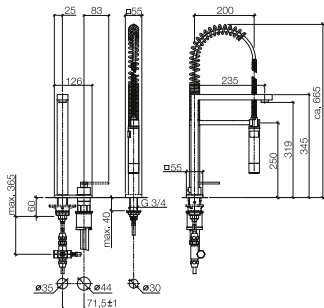

32 843 680 +
27 784 970

Two-hole mixer with cover plate with profi spray set

- 235 mm projection
- pivotable spout 360°
- air-enriched flow and spray flow
- cover plate 126 x 55 mm
- gauge 71 mm
- automatic spout/shower diverter
- sprayface with anti-scaling system
- max. flow 8 l/min at 3 bar flow pressure
- lead-free

Intrinsic protection against back flow.

		EUR
Chrome	1 x 32 843 680-00	1,693.90
	1 x 27 784 970-00	1,344.00
	Total price:	3,037.90
Platinum	1 x 27 784 970-08	2,150.40
	1 x 32 843 680-08	2,710.20
	Total price:	4,860.60
Brushed Platinum	1 x 32 843 680-06	2,710.20
	1 x 27 784 970-06	2,150.40
	Total price:	4,860.60

Recommended miscellaneous

Dispenser with rosette

For details and miscellaneous, see page 133.

		EUR
Chrome	82 439 970-00	325.20
Platinum	82 439 970-08	510.10
Brushed Platinum	82 439 970-06	510.10

Recommended miscellaneous

Strainer waste with control handle

For details and miscellaneous, see page 135.

		EUR
Chrome	10 711 970-00	184.00
Platinum	10 711 970-08	294.30
Brushed Platinum	10 711 970-06	294.30

17 861 680

HOT & COLD WATER DISPENSER

- 145 mm projection
- rigid, thermally insulated spout
- laminar flow
- provides filtered, hot water up to 93 °C
- provides filtered, cold water
- max. flow 2 l/min at 3 bar flow pressure
- ready-to-use control unit for wall mounting (135 mm x 160 mm x 60 mm)
- electronic magnetic valve
- 100-230 V, 50-60 Hz, 18 W power supply unit, incl. country-specific adapter set
- lead-free

A minimum flow pressure of 3 bar is necessary for the HOT & COLD WATER DISPENSER to work perfectly in conjunction with a hot water tank and filter.

In addition, the installation must be above a kitchen sink.

The filter cartridge must be changed every six months. The installation instructions contain further information for guidance.