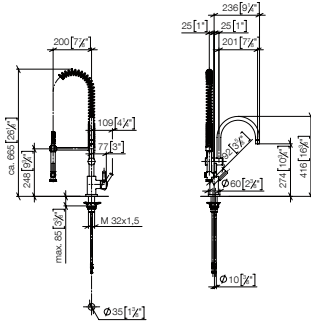

33 880 888

Profi single-lever mixer

- 200 mm projection
- pivotable spout 360°
- air-enriched flow and spray flow
- sprayface with anti-scaling system
- max. flow 7 l/min at 3 bar flow pressure
- lead-free

Intrinsic protection against back flow.

Recommended miscellaneous

Dispenser with rosette

For details and miscellaneous, see page 132.

Recommended miscellaneous

Strainer waste with control handle

For details and miscellaneous, see page 135.

		EUR
Chrome	33 880 888-00	1,714.80
Brushed Chrome	33 880 888-93	2,229.20
Platinum	33 880 888-08	2,743.70
Brushed Platinum	33 880 888-06	2,743.70

		EUR
Chrome	82 444 970-00	284.30
Brushed Chrome	82 444 970-93	369.60
Platinum	82 444 970-08	454.90
Brushed Platinum	82 444 970-06	454.90

		EUR
Chrome	10 710 970-00	184.00
Brushed Chrome	10 710 970-93	239.20
Platinum	10 710 970-08	294.30
Brushed Platinum	10 710 970-06	294.30

17 861 888