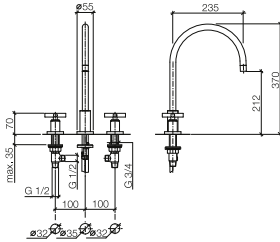

Recommended miscellaneous

Dispenser with rosette

For details and miscellaneous, see page 132.

Recommended miscellaneous

Strainer waste with control handle

For details and miscellaneous, see page 135.

EUR

Chrome	20 815 892-00	1,088.90
Brushed Chrome	20 815 892-93	1,415.60
Platinum	20 815 892-08	1,742.30
Brushed Platinum	20 815 892-06	1,742.30
Champagne (22kt Gold)	20 815 892-47	2,177.80
Brushed Champagne (23kt Gold)	20 815 892-46	2,177.80
Durabron (23kt Gold)	20 815 892-09	2,177.80
Brushed Durabron (23kt Gold)	20 815 892-28	2,177.80
Dark Chrome	20 815 892-19	1,633.40
Brushed Dark Platinum	20 815 892-99	1,633.30
Matte Black	20 815 892-33	1,469.90

EUR

Chrome	82 444 970-00	284.30
Brushed Chrome	82 444 970-93	369.60
Platinum	82 444 970-08	454.90
Brushed Platinum	82 444 970-06	454.90
Champagne (22kt Gold)	82 444 970-47	568.60
Brushed Champagne (23kt Gold)	82 444 970-46	568.60
Durabron (23kt Gold)	82 444 970-09	568.60
Brushed Durabron (23kt Gold)	82 444 970-28	568.60
Dark Chrome	82 444 970-19	426.50
Brushed Dark Platinum	82 444 970-99	426.50
Matte Black	82 444 970-33	383.80

EUR

Chrome	10 710 970-00	184.00
Brushed Chrome	10 710 970-93	239.20
Platinum	10 710 970-08	294.30
Brushed Platinum	10 710 970-06	294.30
Champagne (22kt Gold)	10 710 970-47	368.00
Brushed Champagne (23kt Gold)	10 710 970-46	368.00
Durabron (23kt Gold)	10 710 970-09	368.00
Brushed Durabron (23kt Gold)	10 710 970-28	368.00
Dark Chrome	10 710 970-19	276.00
Brushed Dark Platinum	10 710 970-99	275.90
Matte Black	10 710 970-33	248.50