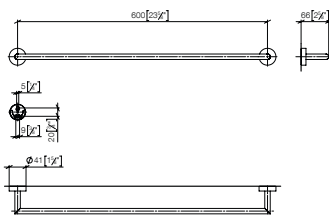

Towel bar

- gauge 600 mm
- width 640 mm
- 65 mm projection

Goes with ENO, META SQUARE, SYNC and TARA ULTRA

		EUR
Chrome	83 060 979-00	282.30
Brushed Chrome	83 060 979-93	367.00
Brushed Platinum	83 060 979-06	451.70
Champagne (22kt Gold)	83 060 979-47	564.60
Brushed Champagne (23kt Gold)	83 060 979-46	564.60
Brushed Durabron (23kt Gold)	83 060 979-28	564.60
Dark Chrome	83 060 979-19	423.50
Matte Black	83 060 979-33	381.20