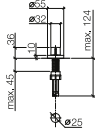

10 710 970

Strainer waste with control handle

- control for single basin
- including adapter for Bowden cable

Goes with ELIO, MEM, META SQUARE, TARA and TARA ULTRA

		EUR
Chrome	10 710 970-00	184.00
Brushed Chrome	10 710 970-93	239.20
Platinum	10 710 970-08	294.30
Brushed Platinum	10 710 970-06	294.30
Champagne (22kt Gold)	10 710 970-47	368.00
Brushed Champagne (23kt Gold)	10 710 970-46	368.00
Durabross (23kt Gold)	10 710 970-09	368.00
Brushed Durabross (23kt Gold)	10 710 970-28	368.00
Dark Chrome	10 710 970-19	276.00
Brushed Dark Platinum	10 710 970-99	275.90
Matte Black	10 710 970-33	248.50

10 711 970

Strainer waste with control handle

- control for single basin
- including adapter for Bowden cable

Goes with LOT

		EUR
Chrome	10 711 970-00	184.00
Brushed Chrome	10 711 970-93	239.20
Platinum	10 711 970-08	294.30
Brushed Platinum	10 711 970-06	294.30
Champagne (22kt Gold)	10 711 970-47	368.00
Brushed Champagne (23kt Gold)	10 711 970-46	368.00
Durabross (23kt Gold)	10 711 970-09	368.00
Brushed Durabross (23kt Gold)	10 711 970-28	368.00
Dark Chrome	10 711 970-19	276.00
Brushed Dark Platinum	10 711 970-99	275.90
Matte Black	10 711 970-33	248.50

12 715 970

Cover for tap hole

		EUR
Chrome	12 715 970-00	40.90
Brushed Chrome	12 715 970-93	53.20
Platinum	12 715 970-08	65.40
Brushed Platinum	12 715 970-06	65.40
Champagne (22kt Gold)	12 715 970-47	81.80
Brushed Champagne (23kt Gold)	12 715 970-46	81.80
Durabross (23kt Gold)	12 715 970-09	81.80
Brushed Durabross (23kt Gold)	12 715 970-28	81.80
Dark Chrome	12 715 970-19	61.30
Brushed Dark Platinum	12 715 970-99	73.60
Matte Black	12 715 970-33	55.20