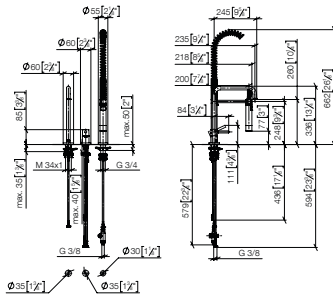

EUR
Chrome	1 x 32 815 861-00	934.00
	1 x 27 799 970-00	1,268.70
	Total price:	2,202.70
Brushed Chrome	1 x 32 815 861-93	1,214.20
	1 x 27 799 970-93	1,649.30
	Total price:	2,863.50
Platinum	1 x 32 815 861-08	1,494.40
	1 x 27 799 970-08	2,029.90
	Total price:	3,524.30
Brushed Platinum	1 x 32 815 861-06	1,494.40
	1 x 27 799 970-06	2,029.90
	Total price:	3,524.30

Recommended miscellaneous		EUR
Dispenser with rosette	Chrome	82 444 970-00 284.30

For details and miscellaneous, see page 132.

Recommended miscellaneous		EUR
Strainer waste with control handle	Chrome	10 710 970-00 184.00

For details and miscellaneous, see page 135.

Recommended miscellaneous		EUR
Swivel limitation set		12 820 970 90 71.60

For details and miscellaneous, see page 143.