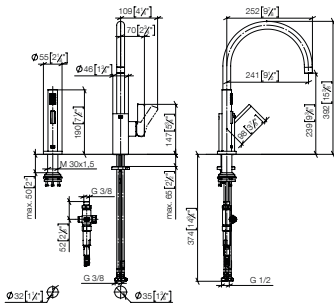

33 826 875 +
27 731 970

Single-lever mixer with rinsing spray set

- 241 mm projection
- pivotable spout 360°
- air-enriched flow and spray flow
- fabric braided hose 1500 mm
- automatic spout/shower diverter
- sprayface with anti-scaling system
- max. flow 8 l/min at 3 bar flow pressure
- lead-free

Intrinsic protection against back flow.

		EUR
Chrome	1 x 33 826 875-00	714.10
	1 x 27 731 970-00	519.80
Total price:		1,233.90
Brushed Chrome	1 x 33 826 875-93	928.30
	1 x 27 731 970-93	675.70
Total price:		1,604.00
Platinum	1 x 33 826 875-08	1,142.50
	1 x 27 731 970-08	831.70
Total price:		1,974.20
Brushed Platinum	1 x 33 826 875-06	1,142.50
	1 x 27 731 970-06	831.70
Total price:		1,974.20
Champagne (22kt Gold)	1 x 33 826 875-47	1,428.20
	1 x 27 731 970-47	1,039.60
Total price:		2,467.80
Brushed Champagne (23kt Gold)	1 x 33 826 875-46	1,428.20
	1 x 27 731 970-46	1,039.60
Total price:		2,467.80
Durabronz (23kt Gold)	1 x 33 826 875-09	1,428.20
	1 x 27 731 970-09	1,039.60
Total price:		2,467.80
Brushed Durabronz (23kt Gold)	1 x 33 826 875-28	1,428.20
	1 x 27 731 970-28	1,039.60
Total price:		2,467.80
Dark Chrome	1 x 33 826 875-19	1,071.20
	1 x 27 731 970-19	779.70
Total price:		1,850.90
Brushed Dark Platinum	1 x 33 826 875-99	1,071.30
	1 x 27 731 970-99	779.70
Total price:		1,851.00
Matte Black	1 x 33 826 875-33	964.00
	1 x 27 731 970-33	701.70
Total price:		1,665.70

Recommended miscellaneous

Dispenser with rosette

Chrome

82 444 970-00

EUR

284.30

For details and miscellaneous, see page 132.

Recommended miscellaneous

Strainer waste with control handle

Chrome

10 710 970-00

EUR

184.00

For details and miscellaneous, see page 135.