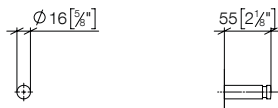

## Hooks

- 55 mm projection

Goes with ELIO, ENO, META SQUARE, SYNC, TARA ULTRA and MEM

		EUR
Chrome	83 251 220-00	42.70
Brushed Chrome	83 251 220-93	55.50
Platinum	83 251 220-08	68.10
Brushed Platinum	83 251 220-06	68.10
Champagne (22kt Gold)	83 251 220-47	85.40
Brushed Champagne (23kt Gold)	83 251 220-46	85.40
Durabronz (23kt Gold)	83 251 220-09	85.40
Brushed Durabronz (23kt Gold)	83 251 220-28	85.40
Dark Chrome	83 251 220-19	64.00
Brushed Dark Platinum	83 251 220-99	76.80
Matte Black	83 251 220-33	57.70