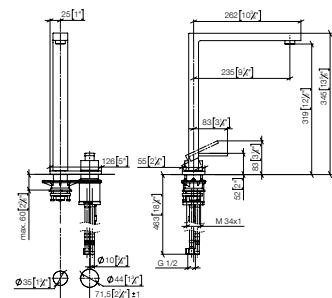

- 235 mm projection
- pivotable spout 360°
- air-enriched flow
- cover plate 126 x 55 mm
- gauge 71 mm
- max. flow 8 l/min at 3 bar flow pressure
- lead-free

		EUR
Chrome	32 843 680-00	1,693.90
Platinum	32 843 680-08	2,710.20
Brushed Platinum	32 843 680-06	2,710.20
Champagne (22kt Gold)	32 843 680-47	3,387.80
Brushed Champagne (23kt Gold)	32 843 680-46	3,387.80
Brushed Durabrass (23kt Gold)	32 843 680-28	3,387.80
Dark Chrome	32 843 680-19	2,540.90
Brushed Dark Platinum	32 843 680-99	2,540.90