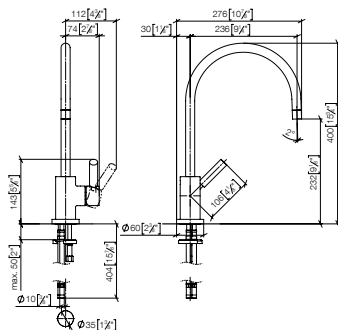

Recommended miscellaneous

Dispenser with rosette

For details and miscellaneous, see page 132.

Recommended miscellaneous

Strainer waste with control handle

For details and miscellaneous, see page 135.

		EUR
Chrome	33 815 888-00	826.30
Brushed Chrome	33 815 888-93	1,074.20
Platinum	33 815 888-08	1,322.10
Brushed Platinum	33 815 888-06	1,322.10
Champagne (22kt Gold)	33 815 888-47	1,652.60
Brushed Champagne (23kt Gold)	33 815 888-46	1,652.60
Durabron (23kt Gold)	33 815 888-09	1,652.60
Brushed Durabron (23kt Gold)	33 815 888-28	1,652.60
Dark Chrome	33 815 888-19	1,239.50
Brushed Dark Platinum	33 815 888-99	1,239.60
Matte Black	33 815 888-33	1,115.50

		EUR
Chrome	82 444 970-00	284.30
Brushed Chrome	82 444 970-93	369.60
Platinum	82 444 970-08	454.90
Brushed Platinum	82 444 970-06	454.90
Champagne (22kt Gold)	82 444 970-47	568.60
Brushed Champagne (23kt Gold)	82 444 970-46	568.60
Durabron (23kt Gold)	82 444 970-09	568.60
Brushed Durabron (23kt Gold)	82 444 970-28	568.60
Dark Chrome	82 444 970-19	426.50
Brushed Dark Platinum	82 444 970-99	426.50
Matte Black	82 444 970-33	383.80

		EUR
Chrome	10 710 970-00	184.00
Brushed Chrome	10 710 970-93	239.20
Platinum	10 710 970-08	294.30
Brushed Platinum	10 710 970-06	294.30
Champagne (22kt Gold)	10 710 970-47	368.00
Brushed Champagne (23kt Gold)	10 710 970-46	368.00
Durabron (23kt Gold)	10 710 970-09	368.00
Brushed Durabron (23kt Gold)	10 710 970-28	368.00
Dark Chrome	10 710 970-19	276.00
Brushed Dark Platinum	10 710 970-99	275.90
Matte Black	10 710 970-33	248.50