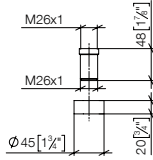

12 845 970

Extension set

- for clamping depths > 45 mm to max. 85 mm

For combination with single-lever mixer 33845875.

12 845 970 90

EUR

43.00

12 720 970