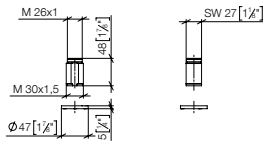

Extension set

- for clamping depths > 45 mm to max. 85 mm

For combination with rinsing spray set 27721970, 27722970 only.

12 720 970 90

EUR

52.50

12 780 970