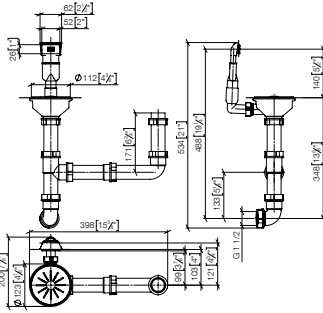

10 415 003

Pop-up waste and overflow closable by hand

- 3½" drain valve closable by hand
- concealed overflow
- strainer insert
- suitable for sink 38 180 003

Only suitable for combining with polished high-grade steel kitchen sinks.

Stainless Steel

10 415 003-85

EUR

138.00

10 405 003

Pop-up waste and overflow with knob

- 3½" strainer waste valve
- pull knob with Bowden cable
- concealed overflow
- strainer insert

Only suitable for combining with polished high-grade steel kitchen sinks.

Stainless Steel

10 405 003-85

EUR

236.50