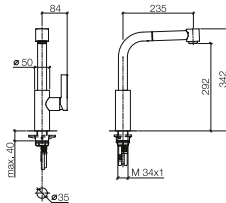

Recommended miscellaneous

Dispenser without rosette

For details and miscellaneous, see page 132.

Recommended miscellaneous

Strainer waste with control handle

For details and miscellaneous, see page 134.

		EUR
Chrome	33 870 790-00	835.70
Brushed Chrome	33 870 790-93	1,086.40
Platinum	33 870 790-08	1,337.00
Brushed Platinum	33 870 790-06	1,337.00
Champagne (22kt Gold)	33 870 790-47	1,671.40
Brushed Champagne (23kt Gold)	33 870 790-46	1,671.40
Brushed Durabronze (23kt Gold)	33 870 790-28	1,671.40
Dark Chrome	33 870 790-19	1,253.60
Brushed Dark Platinum	33 870 790-99	1,253.60

		EUR
Chrome	82 424 970-00	261.00
Brushed Chrome	82 424 970-93	339.30
Platinum	82 424 970-08	417.50
Brushed Platinum	82 424 970-06	417.50
Champagne (22kt Gold)	82 424 970-47	522.00
Brushed Champagne (23kt Gold)	82 424 970-46	522.00
Brushed Durabronze (23kt Gold)	82 424 970-28	522.00
Dark Chrome	82 424 970-19	391.60
Brushed Dark Platinum	82 424 970-99	469.70

		EUR
Chrome	10 712 970-00	184.00
Brushed Chrome	10 712 970-93	239.20
Platinum	10 712 970-08	294.30
Brushed Platinum	10 712 970-06	294.30
Champagne (22kt Gold)	10 712 970-47	368.00
Brushed Champagne (23kt Gold)	10 712 970-46	368.00
Brushed Durabronze (23kt Gold)	10 712 970-28	368.00
Dark Chrome	10 712 970-19	276.00
Brushed Dark Platinum	10 712 970-99	275.90