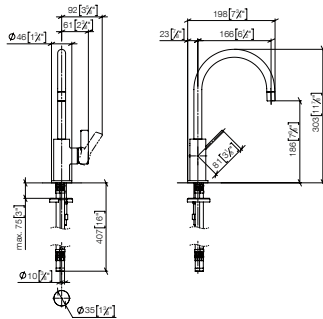

33 805 875

BAR TAP Single-lever mixer

- 166 mm projection
- pivotable spout 360°
- laminar flow
- max. flow 8 l/min at 3 bar flow pressure
- lead-free

Recommended miscellaneous

Dispenser without rosette

For details and miscellaneous, see page 132.

		EUR
Chrome	33 805 875-00	659.90
Brushed Chrome	33 805 875-93	857.90
Platinum	33 805 875-08	1,055.80
Brushed Platinum	33 805 875-06	1,055.80
Champagne (22kt Gold)	33 805 875-47	1,319.80
Brushed Champagne (23kt Gold)	33 805 875-46	1,319.80
Durabron (23kt Gold)	33 805 875-09	1,319.80
Brushed Durabron (23kt Gold)	33 805 875-28	1,319.80
Dark Chrome	33 805 875-19	989.90
Brushed Dark Platinum	33 805 875-99	989.80
Matte Black	33 805 875-33	890.90

Recommended miscellaneous

Strainer waste with control handle

For details and miscellaneous, see page 134.

		EUR
Chrome	82 424 970-00	261.00
Brushed Chrome	82 424 970-93	339.30
Platinum	82 424 970-08	417.50
Brushed Platinum	82 424 970-06	417.50
Champagne (22kt Gold)	82 424 970-47	522.00
Brushed Champagne (23kt Gold)	82 424 970-46	522.00
Durabron (23kt Gold)	82 424 970-09	522.00
Brushed Durabron (23kt Gold)	82 424 970-28	522.00
Dark Chrome	82 424 970-19	391.60
Brushed Dark Platinum	82 424 970-99	469.70
Matte Black	82 424 970-33	352.30

		EUR
Chrome	10 712 970-00	184.00
Brushed Chrome	10 712 970-93	239.20
Platinum	10 712 970-08	294.30
Brushed Platinum	10 712 970-06	294.30
Champagne (22kt Gold)	10 712 970-47	368.00
Brushed Champagne (23kt Gold)	10 712 970-46	368.00
Durabron (23kt Gold)	10 712 970-09	368.00
Brushed Durabron (23kt Gold)	10 712 970-28	368.00
Dark Chrome	10 712 970-19	276.00
Brushed Dark Platinum	10 712 970-99	275.90
Matte Black	10 712 970-33	248.50