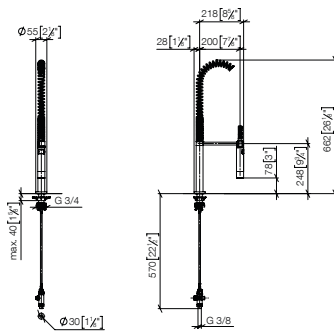

27 784 970

Profi spray set

- spray flow
- automatic diverter for spout/Profi spray set
- sprayface with anti-scaling system
- lead-free

for combination with fittings in the LOT series

Intrinsic protection against back flow.

		EUR
Chrome	27 784 970-00	1,344.00
Brushed Chrome	27 784 970-93	1,747.20
Platinum	27 784 970-08	2,150.40
Brushed Platinum	27 784 970-06	2,150.40