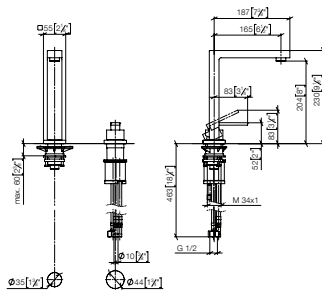

32 805 680

LOT BAR TAP Two-hole mixer with individual rosettes

- 165 mm projection
- pivotable spout 360°
- air-enriched flow
- max. flow 8 l/min at 3 bar flow pressure
- lead-free

Operating unit can be positioned freely.

Recommended miscellaneous

Dispenser with rosette

For details and miscellaneous, see page 133.

Recommended miscellaneous

Strainer waste with control handle

For details and miscellaneous, see page 135.

EUR

Chrome	32 805 680-00	1,324.90
Platinum	32 805 680-08	2,120.10
Brushed Platinum	32 805 680-06	2,120.10
Champagne (22kt Gold)	32 805 680-47	2,649.80
Brushed Champagne (23kt Gold)	32 805 680-46	2,649.80
Brushed Durabrad (23kt Gold)	32 805 680-28	2,649.80
Dark Chrome	32 805 680-19	1,987.40
Brushed Dark Platinum	32 805 680-99	1,987.60

EUR

Chrome	82 439 970-00	325.20
Platinum	82 439 970-08	510.10
Brushed Platinum	82 439 970-06	510.10
Champagne (22kt Gold)	82 439 970-47	650.40
Brushed Champagne (23kt Gold)	82 439 970-46	650.40
Brushed Durabrad (23kt Gold)	82 439 970-28	650.40
Dark Chrome	82 439 970-19	487.80
Brushed Dark Platinum	82 439 970-99	585.50

EUR

Chrome	10 711 970-00	184.00
Platinum	10 711 970-08	294.30
Brushed Platinum	10 711 970-06	294.30
Champagne (22kt Gold)	10 711 970-47	368.00
Brushed Champagne (23kt Gold)	10 711 970-46	368.00
Brushed Durabrad (23kt Gold)	10 711 970-28	368.00
Dark Chrome	10 711 970-19	276.00
Brushed Dark Platinum	10 711 970-99	275.90

17 861 680

LOT HOT & COLD WATER DISPENSER

- 145 mm projection
- rigid, thermally insulated spout
- laminar flow
- provides filtered, hot water up to 93 °C
- provides filtered, cold water
- max. flow 2 l/min at 3 bar flow pressure
- ready-to-use control unit for wall mounting (135 mm x 160 mm x 60 mm)
- electronic magnetic valve
- 100-230 V, 50-60 Hz, 18 W power supply unit, incl. country-specific adapter set
- lead-free

A minimum flow pressure of 3 bar is necessary for the HOT & COLD WATER DISPENSER to work perfectly in conjunction with a hot water tank and filter.

In addition, the installation must be above a kitchen sink.

The filter cartridge must be changed every six months. The installation instructions contain further information for guidance.

Detailed planning information and technical data can be found at www.dornbracht.com/professional