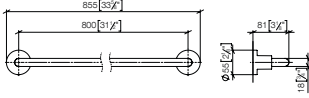

83 080 892

Towel bar

- gauge 800 mm
- width 855 mm
- 81 mm projection

Goes with TARA

EUR

Chrome	83 080 892-00	404.00
Brushed Chrome	83 080 892-93	525.20
Platinum	83 080 892-08	646.30
Brushed Platinum	83 080 892-06	646.30
Champagne (22kt Gold)	83 080 892-47	808.00
Brushed Champagne (23kt Gold)	83 080 892-46	808.00
Brushed Durabronz (23kt Gold)	83 080 892-28	808.00
Dark Chrome	83 080 892-19	606.00
Matte Black	83 080 892-33	545.30
Brushed Dark Platinum	83 080 892-99	727.30

83 045 670

Towel bar

- gauge 450 mm
- width 490 mm
- 73 mm projection

Goes with ELIO, ENO, LOT, TARA ULTRA and MEM

EUR

Chrome	83 045 670-00	347.40
Brushed Chrome	83 045 670-93	451.60
Brushed Platinum	83 045 670-06	555.80

83 060 670

Towel bar

- gauge 600 mm
- width 645 mm
- 73 mm projection

Goes with ELIO, ENO, LOT, TARA ULTRA and MEM

EUR

Chrome	83 060 670-00	358.60
Brushed Chrome	83 060 670-93	466.20
Brushed Platinum	83 060 670-06	573.80