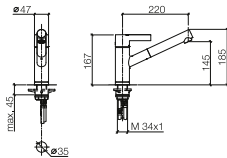

Recommended miscellaneous

Dispenser without rosette

For details and miscellaneous, see page 132.

Recommended miscellaneous

Strainer waste with control handle

For details and miscellaneous, see page 134.

		EUR
Chrome	33 840 760-00	630.80
Brushed Chrome	33 840 760-93	820.00
Platinum	33 840 760-08	1,009.30
Brushed Platinum	33 840 760-06	1,009.30
Champagne (22kt Gold)	33 840 760-47	1,261.60
Brushed Champagne (23kt Gold)	33 840 760-46	1,261.60
Brushed Durabronze (23kt Gold)	33 840 760-28	1,261.60
Dark Chrome	33 840 760-19	946.20
Brushed Dark Platinum	33 840 760-99	946.20

		EUR
Chrome	82 424 970-00	261.00
Brushed Chrome	82 424 970-93	339.30
Platinum	82 424 970-08	417.50
Brushed Platinum	82 424 970-06	417.50
Champagne (22kt Gold)	82 424 970-47	522.00
Brushed Champagne (23kt Gold)	82 424 970-46	522.00
Brushed Durabronze (23kt Gold)	82 424 970-28	522.00
Dark Chrome	82 424 970-19	391.60
Brushed Dark Platinum	82 424 970-99	469.70

		EUR
Chrome	10 712 970-00	184.00
Brushed Chrome	10 712 970-93	239.20
Platinum	10 712 970-08	294.30
Brushed Platinum	10 712 970-06	294.30
Champagne (22kt Gold)	10 712 970-47	368.00
Brushed Champagne (23kt Gold)	10 712 970-46	368.00
Brushed Durabronze (23kt Gold)	10 712 970-28	368.00
Dark Chrome	10 712 970-19	276.00
Brushed Dark Platinum	10 712 970-99	275.90