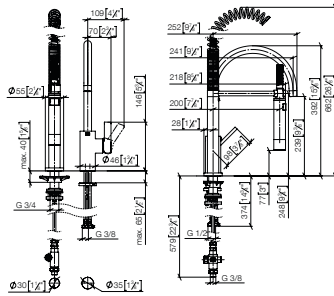

Recommended miscellaneous

Dispenser without rosette

For details and miscellaneous, see page 132.

Recommended miscellaneous

Strainer waste with control handle

For details and miscellaneous, see page 134.

EUR

Chrome	1 x 33 826 875-00	714.10
	1 x 27 799 970-00	1,268.70
	Total price:	1,982.80
Brushed Chrome	1 x 33 826 875-93	928.30
	1 x 27 799 970-93	1,649.30
	Total price:	2,577.60
Platinum	1 x 33 826 875-08	1,142.50
	1 x 27 799 970-08	2,029.90
	Total price:	3,172.40
Brushed Platinum	1 x 33 826 875-06	1,142.50
	1 x 27 799 970-06	2,029.90
	Total price:	3,172.40

EUR

Chrome	82 424 970-00	261.00
	82 424 970-93	339.30
Platinum	82 424 970-08	417.50
	82 424 970-06	417.50

EUR

Chrome	10 712 970-00	184.00
	10 712 970-93	239.20
Platinum	10 712 970-08	294.30
	10 712 970-06	294.30