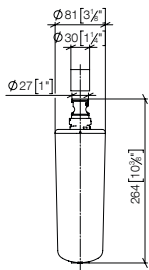

Replacement filter cartridge

- activated carbon filter (5.0 micron level)
- chemical and mechanical filtering
- reduces water hardness (ion exchanger)
- filters dirt, rust, chlorine and lead particles
- filter capacity approx. 450 litres
- for 12 892 970 90

The filter cartridge must be changed every six months. The installation instructions contain further information for guidance.

The products are not available in all markets, please contact your Dornbracht sales force.