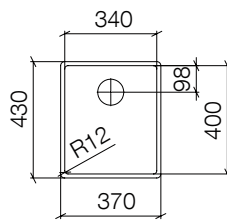

Required miscellaneous

Pop-up waste and overflow closable by hand

- 3½" drain valve closable by hand

For details and miscellaneous, see page 141.

		EUR
Stainless Steel	10 415 003-85	138.00

38 340 003