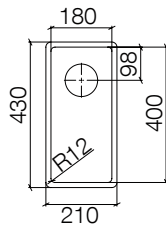

38 180 003

Single sink

- under-mounted
- 180 x 400 mm
- sink depth 140 mm
- suitable for base units 350 mm
- radius 12 mm

Drain and overflow set not included in the scope of supply. See Required miscellaneous.

		EUR
Stainless Steel	38 180 003-85	743.50

Required miscellaneous

Pop-up waste and overflow closable by hand

- 3½" drain valve closable by hand

For details and miscellaneous, see page 141.

		EUR
Stainless Steel	10 415 003-85	138.00

38 340 003

Single sink

- under-mounted
- 340 x 400 mm
- sink depth 175 mm
- suitable for base units 400 mm
- radius 12 mm

Drain and overflow set not included in the scope of supply. See Required miscellaneous.

		EUR
Stainless Steel	38 340 003-85	798.70

Required miscellaneous

Pop-up waste and overflow closable by hand

- 3½" drain valve closable by hand

For details and miscellaneous, see page 140.

		EUR
Stainless Steel	10 400 003-85	138.00

Required miscellaneous

Pop-up waste and overflow with knob

- 3½" strainer waste valve

For details and miscellaneous, see page 141.

		EUR
Stainless Steel	10 405 003-85	236.50

Required miscellaneous

Pop-up waste and overflow with electronic control

- 3½" electronic drain valve (TouchFlow)

For details and miscellaneous, see page 142.

		EUR
Stainless Steel	10 410 003-85	287.30