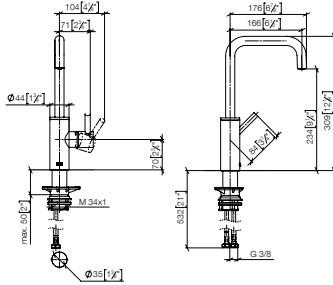

- **166 mm projection**
- pivotable spout 360°
- air-enriched flow
- max. flow 8 l/min at 3 bar flow pressure
- lead-free

Recommended miscellaneous

Dispenser without rosette

For details and miscellaneous, see page 132.

		EUR
Chrome	33 805 861-00	684.10
Brushed Chrome	33 805 861-93	889.30
Platinum	33 805 861-08	1,094.60
Brushed Platinum	33 805 861-06	1,094.60
Champagne (22kt Gold)	33 805 861-47	1,368.20
Brushed Champagne (23kt Gold)	33 805 861-46	1,368.20
Durabrass (23kt Gold)	33 805 861-09	1,368.20
Brushed Durabrass (23kt Gold)	33 805 861-28	1,368.20
Dark Chrome	33 805 861-19	1,026.20
Brushed Dark Platinum	33 805 861-99	1,231.40
Matte Black	33 805 861-33	923.50

Recommended miscellaneous EUR

Dispenser without rosette

Chrome	82 424 970-00	261.00
Brushed Chrome	82 424 970-93	339.30
Platinum	82 424 970-08	417.50
Brushed Platinum	82 424 970-06	417.50
Champagne (22kt Gold)	82 424 970-47	522.00
Brushed Champagne (23kt Gold)	82 424 970-46	522.00
Durabrass (23kt Gold)	82 424 970-09	522.00
Brushed Durabrass (23kt Gold)	82 424 970-28	522.00
Dark Chrome	82 424 970-19	391.60
Brushed Dark Platinum	82 424 970-99	469.70
Matte Black	82 424 970-33	352.30

Recommended miscellaneous

Strainer waste with control handle

For details and miscellaneous, see page 134.

		EUR
Chrome	10 712 970-00	184.00
Brushed Chrome	10 712 970-93	239.20
Platinum	10 712 970-08	294.30
Brushed Platinum	10 712 970-06	294.30
Champagne (22kt Gold)	10 712 970-47	368.00
Brushed Champagne (23kt Gold)	10 712 970-46	368.00
Durabrass (23kt Gold)	10 712 970-09	368.00
Brushed Durabrass (23kt Gold)	10 712 970-28	368.00
Dark Chrome	10 712 970-19	276.00
Brushed Dark Platinum	10 712 970-99	275.90
Matte Black	10 712 970-33	248.50

Recommended miscellaneous

Swivel limitation set

For details and miscellaneous, see page 143.

		EUR
	12 820 970 90	71.60