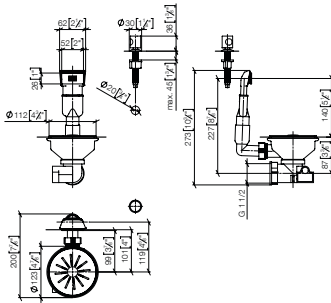

Pop-up waste and overflow closable by hand

- 3½" drain valve closable by hand
- concealed overflow
- strainer insert
- suitable for sink 38 180 003

Only suitable for combining with polished high-grade steel kitchen sinks.

Stainless Steel

10 415 003-85

EUR

138.00

10 405 003