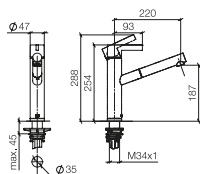

Recommended miscellaneous

Dispenser without rosette

For details and miscellaneous, see page 132.

		EUR
Chrome	82 424 970-00	261.00
Brushed Chrome	82 424 970-93	339.30
Platinum	82 424 970-08	417.50
Brushed Platinum	82 424 970-06	417.50
Champagne (22kt Gold)	82 424 970-47	522.00
Brushed Champagne (23kt Gold)	82 424 970-46	522.00
Brushed Durabross (23kt Gold)	82 424 970-28	522.00
Dark Chrome	82 424 970-19	391.60
Brushed Dark Platinum	82 424 970-99	469.70

Recommended miscellaneous

Strainer waste with control handle

For details and miscellaneous, see page 134.

		EUR
Chrome	10 712 970-00	184.00
Brushed Chrome	10 712 970-93	239.20
Platinum	10 712 970-08	294.30
Brushed Platinum	10 712 970-06	294.30
Champagne (22kt Gold)	10 712 970-47	368.00
Brushed Champagne (23kt Gold)	10 712 970-46	368.00
Brushed Durabross (23kt Gold)	10 712 970-28	368.00
Dark Chrome	10 712 970-19	276.00
Brushed Dark Platinum	10 712 970-99	275.90