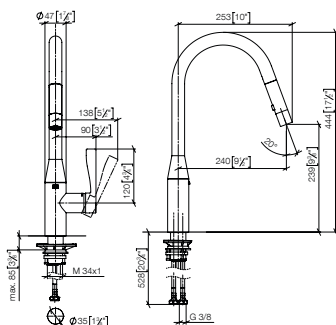

33 870 895

SYNC **Single-lever mixer Pull-down with spray function**

- 240 mm projection
- pivotable spout 360°
- laminar and spray flow
- 1800 mm metal shower hose
- sprayface with anti-scaling system
- max. flow 10.4 l/min at 3 bar flow pressure
- lead-free

Intrinsic protection against back flow.

Recommended miscellaneous

Dispenser without rosette

For details and miscellaneous, see page 132.

		EUR
Chrome	33 870 895-00	923.50
Brushed Chrome	33 870 895-93	1,200.60
Platinum	33 870 895-08	1,477.40
Brushed Platinum	33 870 895-06	1,477.40
Champagne (22kt Gold)	33 870 895-47	1,847.00
Brushed Champagne (23kt Gold)	33 870 895-46	1,847.00
Durabronz (23kt Gold)	33 870 895-09	1,847.00
Brushed Durabronz (23kt Gold)	33 870 895-28	1,847.00
Dark Chrome	33 870 895-19	1,385.30
Brushed Dark Platinum	33 870 895-99	1,385.30
Matte Black	33 870 895-33	1,246.80

Recommended miscellaneous

Dispenser without rosette

		EUR
Chrome	82 424 970-00	261.00
Brushed Chrome	82 424 970-93	339.30
Platinum	82 424 970-08	417.50
Brushed Platinum	82 424 970-06	417.50
Champagne (22kt Gold)	82 424 970-47	522.00
Brushed Champagne (23kt Gold)	82 424 970-46	522.00
Durabronz (23kt Gold)	82 424 970-09	522.00
Brushed Durabronz (23kt Gold)	82 424 970-28	522.00
Dark Chrome	82 424 970-19	391.60
Brushed Dark Platinum	82 424 970-99	469.70
Matte Black	82 424 970-33	352.30

Recommended miscellaneous

Strainer waste with control handle

For details and miscellaneous, see page 134.

		EUR
Chrome	10 712 970-00	184.00
Brushed Chrome	10 712 970-93	239.20
Platinum	10 712 970-08	294.30
Brushed Platinum	10 712 970-06	294.30
Champagne (22kt Gold)	10 712 970-47	368.00
Brushed Champagne (23kt Gold)	10 712 970-46	368.00
Durabronz (23kt Gold)	10 712 970-09	368.00
Brushed Durabronz (23kt Gold)	10 712 970-28	368.00
Dark Chrome	10 712 970-19	276.00
Brushed Dark Platinum	10 712 970-99	275.90
Matte Black	10 712 970-33	248.50

Recommended miscellaneous

Swivel limitation set

For details and miscellaneous, see page 144.

		EUR
	12 821 970 90	61.20