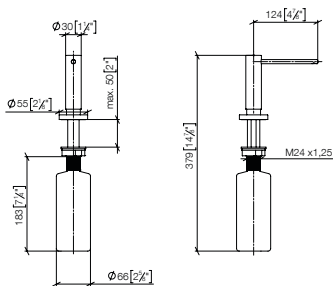

Generic miscellaneous

82 424 970

Dispenser without rosette

- 124 mm projection
- 500 ml bottle
- can be filled from the top
- rotating pump head
- width 30 mm

Goes with ELIO, ENO, META SQUARE, SYNC, TARA ULTRA and MEM

		EUR
Chrome	82 424 970-00	261.00
Brushed Chrome	82 424 970-93	339.30
Platinum	82 424 970-08	417.50
Brushed Platinum	82 424 970-06	417.50
Champagne (22kt Gold)	82 424 970-47	522.00
Brushed Champagne (23kt Gold)	82 424 970-46	522.00
Durabronz (23kt Gold)	82 424 970-09	522.00
Brushed Durabronz (23kt Gold)	82 424 970-28	522.00
Dark Chrome	82 424 970-19	391.00
Brushed Dark Platinum	82 424 970-99	469.70
Matte Black	82 424 970-33	352.30

82 444 970

Dispenser with rosette

- 124 mm projection
- 500 ml bottle
- can be filled from the top
- rotating pump head

Goes with ELIO, MEM, META SQUARE, TARA and TARA ULTRA

		EUR
Chrome	82 444 970-00	284.30
Brushed Chrome	82 444 970-93	369.60
Platinum	82 444 970-08	454.90
Brushed Platinum	82 444 970-06	454.90
Champagne (22kt Gold)	82 444 970-47	568.60
Brushed Champagne (23kt Gold)	82 444 970-46	568.60
Durabronz (23kt Gold)	82 444 970-09	568.60
Brushed Durabronz (23kt Gold)	82 444 970-28	568.60
Dark Chrome	82 444 970-19	426.50
Matte Black	82 444 970-33	383.80
Brushed Dark Platinum	82 444 970-99	426.50