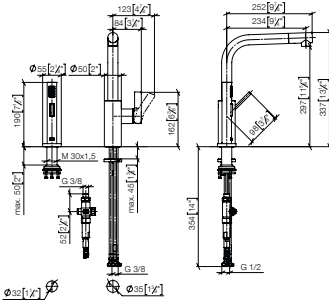

33 826 790 +
27 731 970

Single-lever mixer with rinsing spray set

- 234 mm projection
- pivotable spout 360°
- spout, end-piece with 20° rotation
- air-enriched flow and spray flow
- fabric braided hose 1500 mm
- automatic spout/shower diverter
- sprayface with anti-scaling system
- max. flow 8 l/min at 3 bar flow pressure
- lead-free

Intrinsic protection against back flow.

			EUR
Chrome	1 x 33 826 790-00		779.40
	1 x 27 731 970-00		519.80
	Total price:	1,299.20	
Brushed Chrome	1 x 33 826 790-93		1,013.20
	1 x 27 731 970-93		675.70
	Total price:	1,688.90	
Platinum	1 x 33 826 790-08		1,246.90
	1 x 27 731 970-08		831.70
	Total price:	2,078.60	
Brushed Platinum	1 x 33 826 790-06		1,246.90
	1 x 27 731 970-06		831.70
	Total price:	2,078.60	
Champagne (22kt Gold)	1 x 33 826 790-47		1,558.80
	1 x 27 731 970-47		1,039.60
	Total price:	2,598.40	
Brushed Champagne (23kt Gold)	1 x 33 826 790-46		1,558.80
	1 x 27 731 970-46		1,039.60
	Total price:	2,598.40	
Brushed Durabress (23kt Gold)	1 x 33 826 790-28		1,558.80
	1 x 27 731 970-28		1,039.60
	Total price:	2,598.40	
Dark Chrome	1 x 33 826 790-19		1,169.10
	1 x 27 731 970-19		779.70
	Total price:	1,948.80	
Brushed Dark Platinum	1 x 33 826 790-99		1,169.20
	1 x 27 731 970-99		779.70
	Total price:	1,948.90	

Recommended miscellaneous

Dispenser with rosette

For details and miscellaneous, see page 132.

			EUR
Chrome	82 444 970-00		284.30
Brushed Chrome	82 444 970-93		369.60
Platinum	82 444 970-08		454.90
Brushed Platinum	82 444 970-06		454.90
Champagne (22kt Gold)	82 444 970-47		568.60
Brushed Champagne (23kt Gold)	82 444 970-46		568.60
Brushed Durabress (23kt Gold)	82 444 970-28		568.60
Dark Chrome	82 444 970-19		426.50
Brushed Dark Platinum	82 444 970-99		426.50

Recommended miscellaneous

Strainer waste with control handle

For details and miscellaneous, see page 135.

			EUR
Chrome	10 710 970-00		184.00
Brushed Chrome	10 710 970-93		239.20
Platinum	10 710 970-08		294.30
Brushed Platinum	10 710 970-06		294.30
Champagne (22kt Gold)	10 710 970-47		368.00
Brushed Champagne (23kt Gold)	10 710 970-46		368.00
Brushed Durabress (23kt Gold)	10 710 970-28		368.00
Dark Chrome	10 710 970-19		276.00
Brushed Dark Platinum	10 710 970-99		275.90