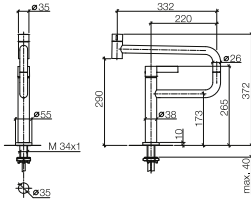

Recommended miscellaneous

Dispenser with rosette

For details and miscellaneous, see page 132.

Recommended miscellaneous

Strainer waste with control handle

For details and miscellaneous, see page 135.

EUR

Chrome	33 845 875-00	1,313.80
Brushed Chrome	33 845 875-93	1,707.90
Platinum	33 845 875-08	2,102.10
Brushed Platinum	33 845 875-06	2,102.10
Champagne (22kt Gold)	33 845 875-47	2,627.60
Brushed Champagne (23kt Gold)	33 845 875-46	2,627.60
Durabron (23kt Gold)	33 845 875-09	2,627.60
Brushed Durabron (23kt Gold)	33 845 875-28	2,627.60
Dark Chrome	33 845 875-19	1,970.70
Brushed Dark Platinum	33 845 875-99	1,970.80

EUR

Chrome	82 444 970-00	284.30
Brushed Chrome	82 444 970-93	369.60
Platinum	82 444 970-08	454.90
Brushed Platinum	82 444 970-06	454.90
Champagne (22kt Gold)	82 444 970-47	568.60
Brushed Champagne (23kt Gold)	82 444 970-46	568.60
Durabron (23kt Gold)	82 444 970-09	568.60
Brushed Durabron (23kt Gold)	82 444 970-28	568.60
Dark Chrome	82 444 970-19	426.50
Brushed Dark Platinum	82 444 970-99	426.50

EUR

Chrome	10 710 970-00	184.00
Brushed Chrome	10 710 970-93	239.20
Platinum	10 710 970-08	294.30
Brushed Platinum	10 710 970-06	294.30
Champagne (22kt Gold)	10 710 970-47	368.00
Brushed Champagne (23kt Gold)	10 710 970-46	368.00
Durabron (23kt Gold)	10 710 970-09	368.00
Brushed Durabron (23kt Gold)	10 710 970-28	368.00
Dark Chrome	10 710 970-19	276.00
Brushed Dark Platinum	10 710 970-99	275.90