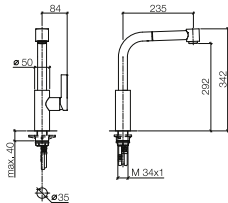

Recommended miscellaneous

Dispenser without rosette

For details and miscellaneous, see page 132.

Recommended miscellaneous

Strainer waste with control handle

For details and miscellaneous, see page 134.

		EUR
Chrome	33 870 790-00	835.70
Brushed Chrome	33 870 790-93	1,086.40
Platinum	33 870 790-08	1,337.00
Brushed Platinum	33 870 790-06	1,337.00
Champagne (22kt Gold)	33 870 790-47	1,671.40
Brushed Champagne (23kt Gold)	33 870 790-46	1,671.40
Brushed Durabronze (23kt Gold)	33 870 790-28	1,671.40
Dark Chrome	33 870 790-19	1,253.60
Brushed Dark Platinum	33 870 790-99	1,253.60

		EUR
Chrome	82 424 970-00	261.00
Brushed Chrome	82 424 970-93	339.30
Platinum	82 424 970-08	417.50
Brushed Platinum	82 424 970-07	417.50
Champagne (22kt Gold)	82 424 970-47	522.00
Brushed Champagne (23kt Gold)	82 424 970-46	522.00
Brushed Durabronze (23kt Gold)	82 424 970-28	522.00
Dark Chrome	82 424 970-19	391.60
Brushed Dark Platinum	82 424 970-99	469.70

		EUR
Chrome	10 712 970-00	184.00
Brushed Chrome	10 712 970-93	239.20
Platinum	10 712 970-08	294.30
Brushed Platinum	10 712 970-07	294.30
Champagne (22kt Gold)	10 712 970-47	368.00
Brushed Champagne (23kt Gold)	10 712 970-46	368.00
Brushed Durabronze (23kt Gold)	10 712 970-28	368.00
Dark Chrome	10 712 970-19	276.00
Brushed Dark Platinum	10 712 970-99	275.90