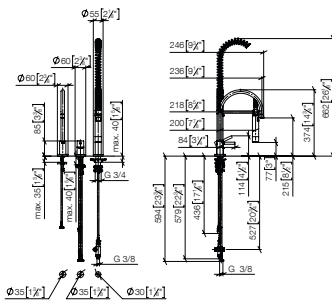

Recommended miscellaneous

Dispenser with rosette

For details and miscellaneous, see page 132.

Recommended miscellaneous

Strainer waste with control handle

For details and miscellaneous, see page 135.

Recommended miscellaneous

Swivel limitation set

For details and miscellaneous, see page 143.

EUR

Chrome	1 x 32 815 888-00	1,021.80
	1 x 27 799 970-00	1,268.70
Total price:		2,290.50
Brushed Chrome	1 x 32 815 888-93	1,328.30
	1 x 27 799 970-93	1,649.30
Total price:		2,977.60
Platinum	1 x 32 815 888-08	1,634.90
	1 x 27 799 970-08	2,029.90
Total price:		3,664.80
Brushed Platinum	1 x 32 815 888-06	1,634.90
	1 x 27 799 970-06	2,029.90
Total price:		3,664.80

EUR

Chrome	82 444 970-00	284.30
	82 444 970-93	369.60
Platinum	82 444 970-08	454.90
	82 444 970-06	454.90

EUR

Chrome	10 710 970-00	184.00
	10 710 970-93	239.20
Platinum	10 710 970-08	294.30
	10 710 970-06	294.30

EUR

12 820 970 90	71.60