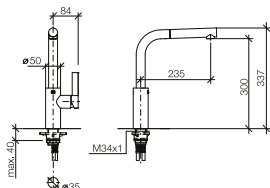

33 840 790

ELIO **Single-lever mixer Pull-out**

- 235 mm projection
- pivotable spout 360°
- air-enriched flow
- fabric braided hose 1500 mm
- max. flow 8.8 l/min at 3 bar flow pressure
- lead-free

Intrinsic protection against back flow.

Recommended miscellaneous

Dispenser without rosette

For details and miscellaneous, see page 132.

Recommended miscellaneous

Strainer waste with control handle

For details and miscellaneous, see page 134.

		EUR
Chrome	33 840 790-00	794.30
Brushed Chrome	33 840 790-93	1,032.60
Platinum	33 840 790-08	1,271.10
Brushed Platinum	33 840 790-06	1,271.10
Champagne (22kt Gold)	33 840 790-47	1,588.60
Brushed Champagne (23kt Gold)	33 840 790-46	1,588.60
Brushed Durabross (23kt Gold)	33 840 790-28	1,588.60
Dark Chrome	33 840 790-19	1,191.50
Brushed Dark Platinum	33 840 790-99	1,191.70

		EUR
Chrome	82 424 970-00	261.00
Brushed Chrome	82 424 970-93	339.30
Platinum	82 424 970-08	417.50
Brushed Platinum	82 424 970-06	417.50
Champagne (22kt Gold)	82 424 970-47	522.00
Brushed Champagne (23kt Gold)	82 424 970-46	522.00
Brushed Durabross (23kt Gold)	82 424 970-28	522.00
Dark Chrome	82 424 970-19	391.60
Brushed Dark Platinum	82 424 970-99	469.70

		EUR
Chrome	10 712 970-00	184.00
Brushed Chrome	10 712 970-93	239.20
Platinum	10 712 970-08	294.30
Brushed Platinum	10 712 970-06	294.30
Champagne (22kt Gold)	10 712 970-47	368.00
Brushed Champagne (23kt Gold)	10 712 970-46	368.00
Brushed Durabross (23kt Gold)	10 712 970-28	368.00
Dark Chrome	10 712 970-19	276.00
Brushed Dark Platinum	10 712 970-99	275.90