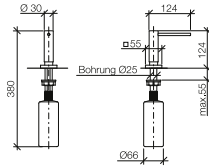

82 439 970

Dispenser with rosette

- 124 mm projection
- 500 ml bottle
- can be filled from the top
- rotating pump head

Goes with LOT

		EUR
Chrome	82 439 970-00	325.20
Brushed Chrome	82 439 970-93	422.80
Platinum	82 439 970-08	510.10
Brushed Platinum	82 439 970-06	510.10
Durabronz (23kt Gold)	82 439 970-09	650.40
Brushed Durabronz (23kt Gold)	82 439 970-28	650.40
Brushed Dark Platinum	82 439 970-99	585.50
Dark Chrome	82 439 970-19	487.80
Champagne (22kt Gold)	82 439 970-47	650.40
Brushed Champagne (23kt Gold)	82 439 970-46	650.40

84 435 970

Dispenser free-standing model

- bottle made of crystal glass, matt
- width 60 mm
- 250 ml bottle
- 59 mm projection

Goes with ELIO, ENO, META SQUARE, SYNC, TARA, TARA ULTRA and MEM

		EUR
Chrome	84 435 970-00	401.30
Brushed Chrome	84 435 970-93	521.70
Platinum	84 435 970-08	641.60
Brushed Platinum	84 435 970-06	641.60
Champagne (22kt Gold)	84 435 970-47	802.60
Brushed Champagne (23kt Gold)	84 435 970-46	802.60
Brushed Durabronz (23kt Gold)	84 435 970-28	802.60
Dark Chrome	84 435 970-19	602.10
Brushed Dark Platinum	84 435 970-99	722.40
Matte Black	84 435 970-33	541.70