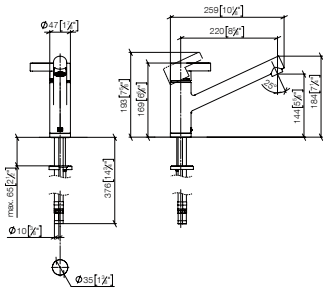

33 800 760

Single-lever mixer

- 220 mm projection
- pivotable spout 130°
- air-enriched flow
- max. flow 8 l/min at 3 bar flow pressure
- lead-free

Recommended miscellaneous

Dispenser without rosette

For details and miscellaneous, see page 132.

Recommended miscellaneous

Strainer waste with control handle

For details and miscellaneous, see page 134.

EUR

Chrome	33 800 760-00	556.10
Brushed Chrome	33 800 760-93	722.90
Platinum	33 800 760-08	889.70
Brushed Platinum	33 800 760-06	889.70
Brushed Champagne (23kt Gold)	33 800 760-46	1,112.20
Champagne (22kt Gold)	33 800 760-47	1,112.20
Brushed Durabronz (23kt Gold)	33 800 760-28	1,112.20
Dark Chrome	33 800 760-19	834.20
Brushed Dark Platinum	33 800 760-99	834.20

EUR

Chrome	82 424 970-00	261.00
Brushed Chrome	82 424 970-93	339.30
Platinum	82 424 970-08	417.50
Brushed Platinum	82 424 970-06	417.50
Brushed Champagne (23kt Gold)	82 424 970-46	522.00
Champagne (22kt Gold)	82 424 970-47	522.00
Brushed Durabronz (23kt Gold)	82 424 970-28	522.00
Dark Chrome	82 424 970-19	391.60
Brushed Dark Platinum	82 424 970-99	469.70

EUR

Chrome	10 712 970-00	184.00
Brushed Chrome	10 712 970-93	239.20
Platinum	10 712 970-08	294.30
Brushed Platinum	10 712 970-06	294.30
Brushed Champagne (23kt Gold)	10 712 970-46	368.00
Champagne (22kt Gold)	10 712 970-47	368.00
Brushed Durabronz (23kt Gold)	10 712 970-28	368.00
Dark Chrome	10 712 970-19	276.00
Brushed Dark Platinum	10 712 970-99	275.90