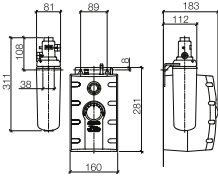

12 892 970

Miscellaneous

Hot water tank incl. filter

- CEE 7/4 connector
- thermostat regulator (88 °C - 98 °C)
- capacity 2,5 litres
- power 1300 W
- voltage 220 - 240 volt
- activated carbon filter (5.0 micron level)
- chemical and mechanical filtering
- reduces water hardness (ion exchanger)
- filters dirt, rust, chlorine and lead particles
- filter capacity approx. 450 litres

For use with HOT & COLD WATER DISPENSER

17 861 625 / 17 861 680 / 17 861 790 /
17 861 875 / 17 861 888

The filter cartridge must be changed every six months. The installation instructions contain further information for guidance.

The products are not available in all markets, please contact your Dornbracht sales force.