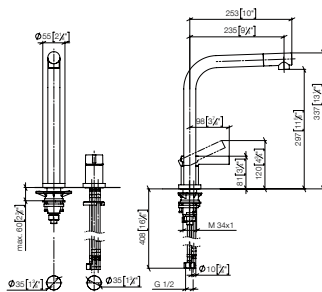

Recommended miscellaneous

Strainer waste with control handle

For details and miscellaneous, see page 135.

		EUR
Chrome	10 710 970-00	184.00
Brushed Chrome	10 710 970-93	239.20
Platinum	10 710 970-08	294.30
Brushed Platinum	10 710 970-06	294.30
Champagne (22kt Gold)	10 710 970-47	368.00
Brushed Champagne (23kt Gold)	10 710 970-46	368.00
Brushed Durabrad (23kt Gold)	10 710 970-28	368.00
Dark Chrome	10 710 970-19	276.00
Brushed Dark Platinum	10 710 970-99	275.90