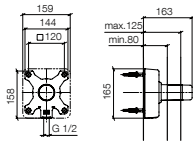

Leak protection 1/2"

Leak protection

12 010 970 90

EUR

78.40

For details and miscellaneous, see page 144.

12 010 970

Leak protection 1/2"

- rubber sleeve
- plastic cap
- conical nut 1/2" with cutting ring for 15 mm PEX pipe
- coupling, male thread 1/2" x male thread 1/2"

Leak protection

12 010 970 90

EUR

78.40