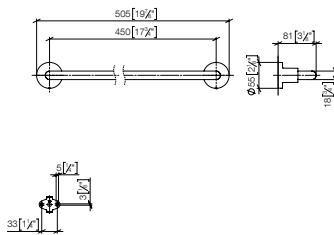

Towel bar

- gauge 450 mm
- width 505 mm
- 81 mm projection

Goes with TARA