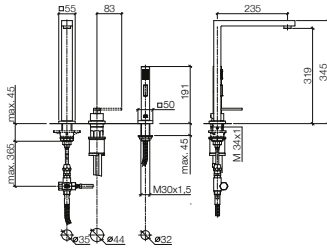

Recommended miscellaneous

Dispenser with rosette

For details and miscellaneous, see page 133.

Recommended miscellaneous

Strainer waste with control handle

For details and miscellaneous, see page 135.

		EUR
Chrome	1 x 32 800 680-00	1,693.90
	1 x 27 722 970-00	563.70
Total price:		2,257.60
Platinum	1 x 32 800 680-08	2,710.20
	1 x 27 722 970-08	901.70
Total price:		3,611.90
Brushed Platinum	1 x 32 800 680-06	2,710.20
	1 x 27 722 970-06	901.70
Total price:		3,611.90
Champagne (22kt Gold)	1 x 32 800 680-47	3,387.80
	1 x 27 722 970-47	1,127.40
Total price:		4,515.20
Brushed Champagne (23kt Gold)	1 x 32 800 680-46	3,387.80
	1 x 27 722 970-46	1,127.40
Total price:		4,515.20
Brushed Durabronze (23kt Gold)	1 x 32 800 680-28	3,387.80
	1 x 27 722 970-28	1,127.40
Total price:		4,515.20
Dark Chrome	1 x 27 722 970-19	845.60
Total price:		845.60
Brushed Dark Platinum	1 x 32 800 680-99	2,540.90
	1 x 27 722 970-99	845.30
Total price:		3,386.20

		EUR
Chrome	82 439 970-00	325.20
	82 439 970-08	510.10
Brushed Platinum	82 439 970-06	510.10
	82 439 970-47	650.40
Brushed Champagne (23kt Gold)	82 439 970-46	650.40
	82 439 970-28	650.40
Dark Chrome	82 439 970-19	487.80
Brushed Dark Platinum	82 439 970-99	585.50

		EUR
Chrome	10 711 970-00	184.00
	10 711 970-08	294.30
Brushed Platinum	10 711 970-06	294.30
	10 711 970-47	368.00
Brushed Champagne (23kt Gold)	10 711 970-46	368.00
	10 711 970-28	368.00
Dark Chrome	10 711 970-19	276.00
Brushed Dark Platinum	10 711 970-99	275.90