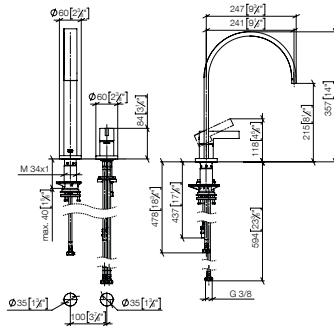

32 815 682

Two-hole mixer with individual rosettes

- 241 mm projection
- pivotable spout 360°
- air-enriched flow
- max. flow 6.3 l/min at 3 bar flow pressure
- lead-free

Operating unit can be positioned freely.

Recommended miscellaneous

Dispenser with rosette

For details and miscellaneous, see page 132.

Recommended miscellaneous

Strainer waste with control handle

For details and miscellaneous, see page 135.

Recommended miscellaneous

Swivel limitation set

For details and miscellaneous, see page 143.

EUR

Chrome	32 815 682-00	1,287.10
Brushed Chrome	32 815 682-93	1,673.20
Platinum	32 815 682-08	2,059.40
Brushed Platinum	32 815 682-06	2,059.40
Champagne (22kt Gold)	32 815 682-47	2,574.20
Brushed Champagne (23kt Gold)	32 815 682-46	2,574.20
Durabron (23kt Gold)	32 815 682-09	2,574.20
Brushed Durabron (23kt Gold)	32 815 682-28	2,574.20
Dark Chrome	32 815 682-19	1,930.70
Brushed Dark Platinum	32 815 682-99	1,930.70
Matte Black	32 815 682-33	1,737.60

EUR

Chrome	82 444 970-00	284.30
Brushed Chrome	82 444 970-93	369.60
Platinum	82 444 970-08	454.90
Brushed Platinum	82 444 970-06	454.90
Champagne (22kt Gold)	82 444 970-47	568.60
Brushed Champagne (23kt Gold)	82 444 970-46	568.60
Durabron (23kt Gold)	82 444 970-09	568.60
Brushed Durabron (23kt Gold)	82 444 970-28	568.60
Dark Chrome	82 444 970-19	426.50
Brushed Dark Platinum	82 444 970-99	426.50
Matte Black	82 444 970-33	383.80

EUR

Chrome	10 710 970-00	184.00
Brushed Chrome	10 710 970-93	239.20
Platinum	10 710 970-08	294.30
Brushed Platinum	10 710 970-06	294.30
Champagne (22kt Gold)	10 710 970-47	368.00
Brushed Champagne (23kt Gold)	10 710 970-46	368.00
Durabron (23kt Gold)	10 710 970-09	368.00
Brushed Durabron (23kt Gold)	10 710 970-28	368.00
Dark Chrome	10 710 970-19	276.00
Brushed Dark Platinum	10 710 970-99	275.90
Matte Black	10 710 970-33	248.50

EUR

	12 820 970 90	71.60