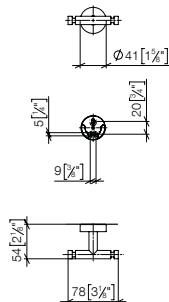

## Hooks in two parts

- width 80 mm
- 55 mm projection

Goes with ELIO, ENO, META SQUARE, SYNC, TARA, TARA ULTRA and MEM

		EUR
Chrome	83 256 979-00	129.60
Brushed Chrome	83 256 979-93	168.50
Brushed Platinum	83 256 979-06	207.80
Champagne (22kt Gold)	83 256 979-47	259.20
Brushed Champagne (23kt Gold)	83 256 979-46	259.20
Brushed Durabronz (23kt Gold)	83 256 979-28	259.20
Dark Chrome	83 256 979-19	194.40
Brushed Dark Platinum	83 256 979-99	233.50
Matte Black	83 256 979-33	175.00