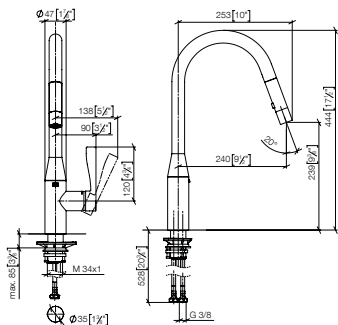

33 870 895

Single-lever mixer Pull-down with spray function

- 240 mm projection
- pivotable spout 360°
- laminar and spray flow
- 1800 mm metal shower hose
- sprayface with anti-scaling system
- max. flow 10.4 l/min at 3 bar flow pressure
- lead-free

Intrinsic protection against back flow.

Recommended miscellaneous

Dispenser without rosette

For details and miscellaneous, see page 132.

		EUR
Chrome	33 870 895-00	923.50
Brushed Chrome	33 870 895-93	1,200.60
Platinum	33 870 895-08	1,477.40
Brushed Platinum	33 870 895-06	1,477.40
Champagne (22kt Gold)	33 870 895-47	1,847.00
Brushed Champagne (23kt Gold)	33 870 895-46	1,847.00
Durabronz (23kt Gold)	33 870 895-09	1,847.00
Brushed Durabronz (23kt Gold)	33 870 895-28	1,847.00
Dark Chrome	33 870 895-19	1,385.30
Brushed Dark Platinum	33 870 895-99	1,385.30
Matte Black	33 870 895-33	1,246.80

EUR

		EUR
Chrome	82 424 970-00	261.00
Brushed Chrome	82 424 970-93	339.30
Platinum	82 424 970-08	417.50
Brushed Platinum	82 424 970-06	417.50
Champagne (22kt Gold)	82 424 970-47	522.00
Brushed Champagne (23kt Gold)	82 424 970-46	522.00
Durabronz (23kt Gold)	82 424 970-09	522.00
Brushed Durabronz (23kt Gold)	82 424 970-28	522.00
Dark Chrome	82 424 970-19	391.60
Brushed Dark Platinum	82 424 970-99	469.70
Matte Black	82 424 970-33	352.30

EUR

Recommended miscellaneous

Strainer waste with control handle

For details and miscellaneous, see page 134.

		EUR
Chrome	10 712 970-00	184.00
Brushed Chrome	10 712 970-93	239.20
Platinum	10 712 970-08	294.30
Brushed Platinum	10 712 970-06	294.30
Champagne (22kt Gold)	10 712 970-47	368.00
Brushed Champagne (23kt Gold)	10 712 970-46	368.00
Durabronz (23kt Gold)	10 712 970-09	368.00
Brushed Durabronz (23kt Gold)	10 712 970-28	368.00
Dark Chrome	10 712 970-19	276.00
Brushed Dark Platinum	10 712 970-99	275.90
Matte Black	10 712 970-33	248.50

EUR

Recommended miscellaneous

Swivel limitation set

For details and miscellaneous, see page 144.

	12 821 970 90	61.20