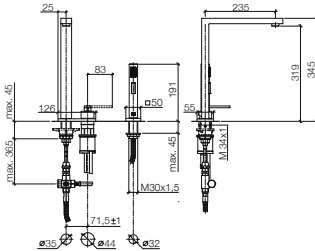

Recommended miscellaneous

Dispenser with rosette

For details and miscellaneous, see page 133.

Recommended miscellaneous

Strainer waste with control handle

For details and miscellaneous, see page 135.

		EUR
Chrome	1 x 32 843 680-00	1,693.90
	1 x 27 722 970-00	563.70
Total price:		2,257.60
Platinum	1 x 32 843 680-08	2,710.20
	1 x 27 722 970-08	901.70
Total price:		3,611.90
Brushed Platinum	1 x 32 843 680-06	2,710.20
	1 x 27 722 970-06	901.70
Total price:		3,611.90
Champagne (22kt Gold)	1 x 32 843 680-47	3,387.80
	1 x 27 722 970-47	1,127.40
Total price:		4,515.20
Brushed Champagne (23kt Gold)	1 x 32 843 680-46	3,387.80
	1 x 27 722 970-46	1,127.40
Total price:		4,515.20
Brushed Durabronze (23kt Gold)	1 x 32 843 680-28	3,387.80
	1 x 27 722 970-28	1,127.40
Total price:		4,515.20
Dark Chrome	1 x 32 843 680-19	2,540.90
	1 x 27 722 970-19	845.60
Total price:		3,386.50
Brushed Dark Platinum	1 x 32 843 680-99	2,540.90
	1 x 27 722 970-99	845.30
Total price:		3,386.20

		EUR
Chrome	82 439 970-00	325.20
	82 439 970-08	510.10
Brushed Platinum	82 439 970-06	510.10
	82 439 970-47	650.40
Brushed Champagne (23kt Gold)	82 439 970-46	650.40
	82 439 970-28	650.40
Dark Chrome	82 439 970-19	487.80
	82 439 970-99	585.50

		EUR
Chrome	10 711 970-00	184.00
	10 711 970-08	294.30
Brushed Platinum	10 711 970-06	294.30
	10 711 970-47	368.00
Brushed Champagne (23kt Gold)	10 711 970-46	368.00
	10 711 970-28	368.00
Dark Chrome	10 711 970-19	276.00
	10 711 970-99	275.90