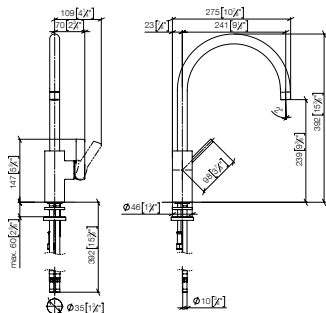

Recommended miscellaneous

Dispenser without rosette

For details and miscellaneous, see page 132.

		EUR
Chrome	33 816 875-00	695.80
Brushed Chrome	33 816 875-93	904.50
Platinum	33 816 875-08	1,113.20
Brushed Platinum	33 816 875-06	1,113.20
Champagne (22kt Gold)	33 816 875-47	1,391.60
Brushed Champagne (23kt Gold)	33 816 875-46	1,391.60
Durabrand (23kt Gold)	33 816 875-09	1,391.60
Brushed Durabrand (23kt Gold)	33 816 875-28	1,391.60
Dark Chrome	33 816 875-19	1,043.70
Brushed Dark Platinum	33 816 875-99	1,043.70
Matte Black	33 816 875-33	939.50

Recommended miscellaneous

Strainer waste with control handle

For details and miscellaneous, see page 134.

		EUR
Chrome	82 424 970-00	261.00
Brushed Chrome	82 424 970-93	339.30
Platinum	82 424 970-08	417.50
Brushed Platinum	82 424 970-06	417.50
Champagne (22kt Gold)	82 424 970-47	522.00
Brushed Champagne (23kt Gold)	82 424 970-46	522.00
Durabrand (23kt Gold)	82 424 970-09	522.00
Brushed Durabrand (23kt Gold)	82 424 970-28	522.00
Dark Chrome	82 424 970-19	391.60
Brushed Dark Platinum	82 424 970-99	469.70
Matte Black	82 424 970-33	352.30

		EUR
Chrome	10 712 970-00	184.00
Brushed Chrome	10 712 970-93	239.20
Platinum	10 712 970-08	294.30
Brushed Platinum	10 712 970-06	294.30
Champagne (22kt Gold)	10 712 970-47	368.00
Brushed Champagne (23kt Gold)	10 712 970-46	368.00
Durabrand (23kt Gold)	10 712 970-09	368.00
Brushed Durabrand (23kt Gold)	10 712 970-28	368.00
Dark Chrome	10 712 970-19	276.00
Brushed Dark Platinum	10 712 970-99	275.90
Matte Black	10 712 970-33	248.50