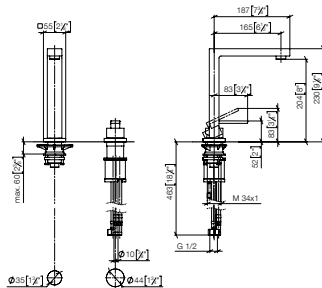

- 165 mm projection
- pivotable spout 360°
- air-enriched flow
- max. flow 8 l/min at 3 bar flow pressure
- lead-free

**Operating unit can be positioned freely.**

		EUR
Chrome	32 805 680-00	1,324.90
Platinum	32 805 680-08	2,120.10
Brushed Platinum	32 805 680-06	2,120.10
Champagne (22kt Gold)	32 805 680-47	2,649.80
Brushed Champagne (23kt Gold)	32 805 680-46	2,649.80
Brushed Durabronze (23kt Gold)	32 805 680-28	2,649.80
Dark Chrome	32 805 680-19	1,987.40
Brushed Dark Platinum	32 805 680-99	1,987.60